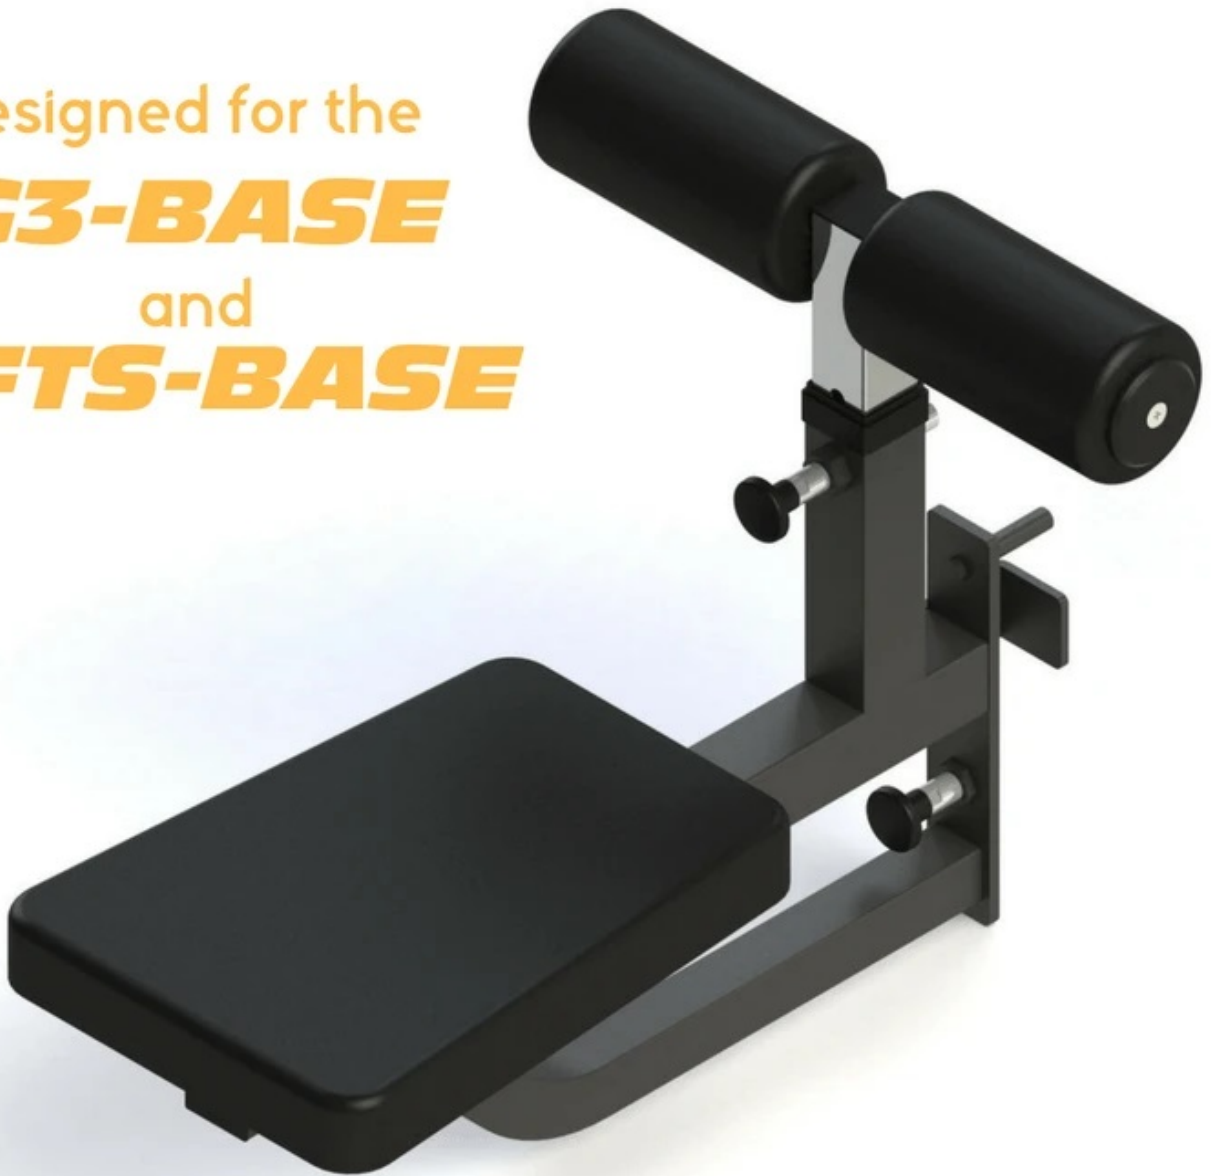

ADJUSTABLE SEAT ATTACHMENT WITH LEG HOLDER FOR FTS-BASE

SKU: VS-SEAT

designed for the
G3-BASE
and
FTS-BASE

Ideal for Lat Pulldowns

PRODUCT
DESCRIPTION

ADDITIONAL
INFORMATION

More Information

Warranty