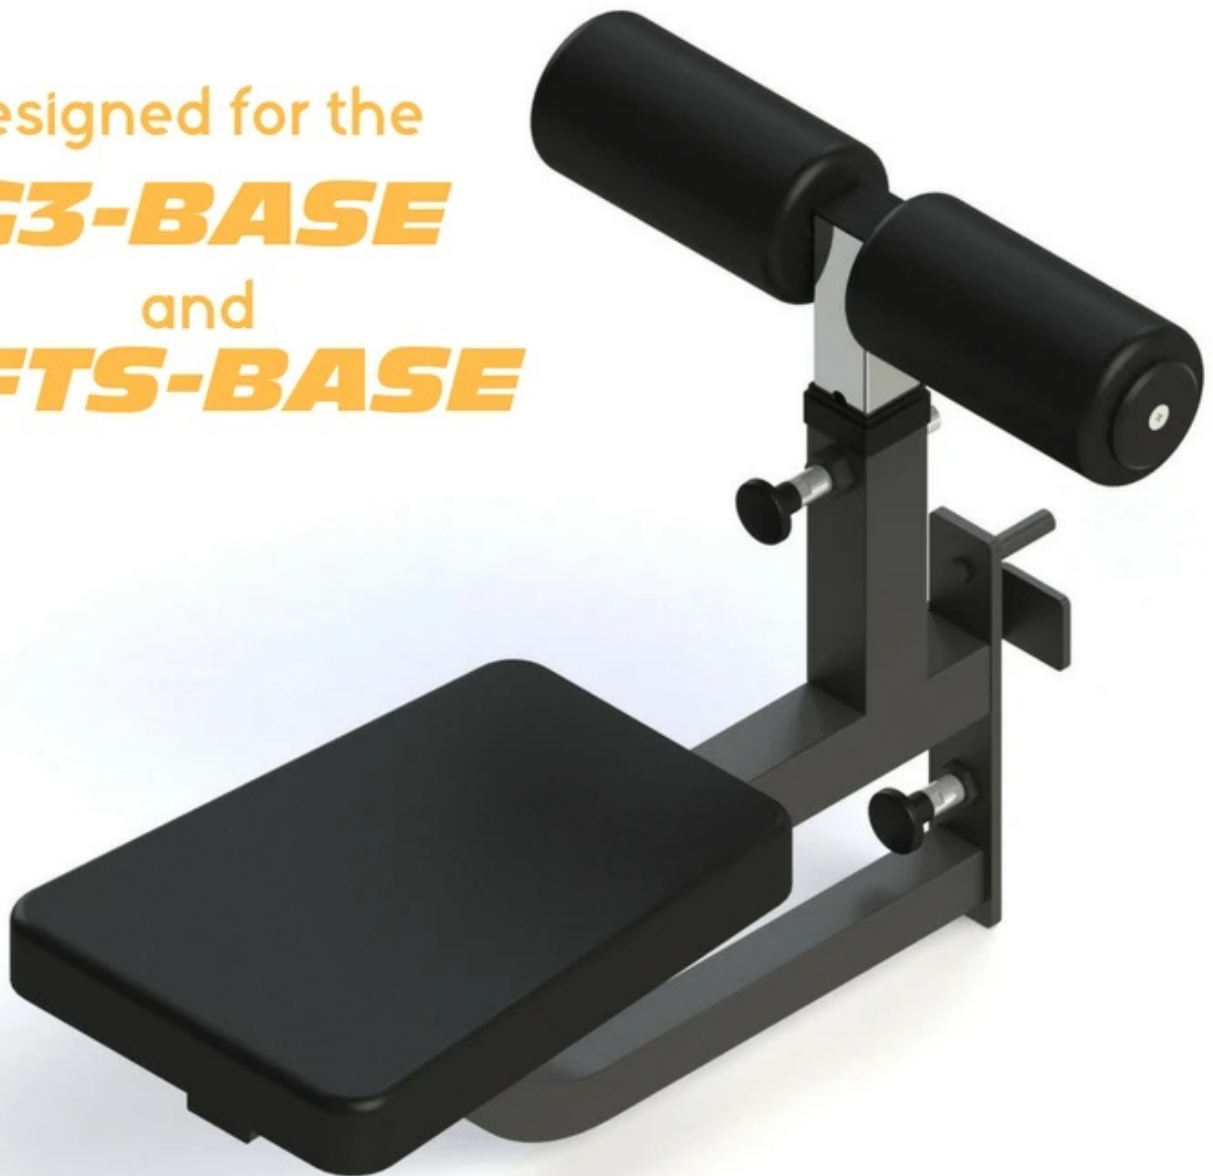

# ADJUSTABLE SEAT ATTACHMENT WITH LEG HOLDER FOR FTS-BASE

SKU: VS-SEAT

designed for the  
***G3-BASE***  
and  
***FTS-BASE***

Ideal for Lat Pulldowns

PRODUCT  
DESCRIPTION

ADDITIONAL  
INFORMATION