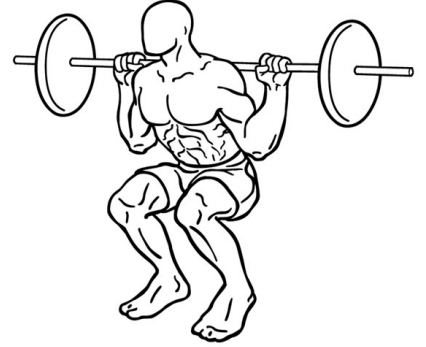

## PRODUCT DESCRIPTION

A superbly designed compact Mid Width Barbell Bench with a space saving ultra smooth glide, folding design. Featuring an ergonomically designed 4 position angled seat and multi-position backrest which can be adjusted to incline, decline and flat positions, together with a leg developer, multi-height chromed barbell uprights and adjustable height padded preacher curl pad makes the Weight Bench the perfect training partner. The Weight Bench also features a convenient storage post for the preacher curl pad and leg developer when not in use.

### **Basic Features:**

- Backrest adjusts to flat, incline and decline positions
  - Seat adjusts to 3 different angle positions
- Foldable - Quick release ultra smooth folding and locking system
  - Height adjustable chrome uprights with 6 height settings
  - Removable leg developer for leg extension and leg curl
    - Height adjustable preacher curl pad
      - Non-slip floor protectors
- Accepts normal or olympic weight plates for leg developer

### **Additional features which cannot be found in other similar benches:**

- Dual side bar holder for bench, squats and overhead press
  - Upright position for military press
  - Large ergonomical feet design for added stability
  - Locking pin to lock leg pad to aid abdominal exercises
- Adjustable height for leg developer to suit different user's requirement
  - Leg developer with vinyl covered foam rollers for easy cleaning
- Storage post for leg developer and preacher curl pad when not in use
  - Storage for weight plates
- Nylon screw caps to cover all exposed screws and nuts

# WORKOUT EXAMPLES

Lying Leg Curl

Preacher Curl

Barbell Squats

Ab Crunches

Seated Press

Leg Extension

Decline/Flat/Incline  
Benchpress