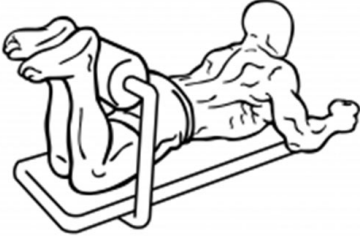

WORKOUT EXAMPLES

Lying Leg Curl