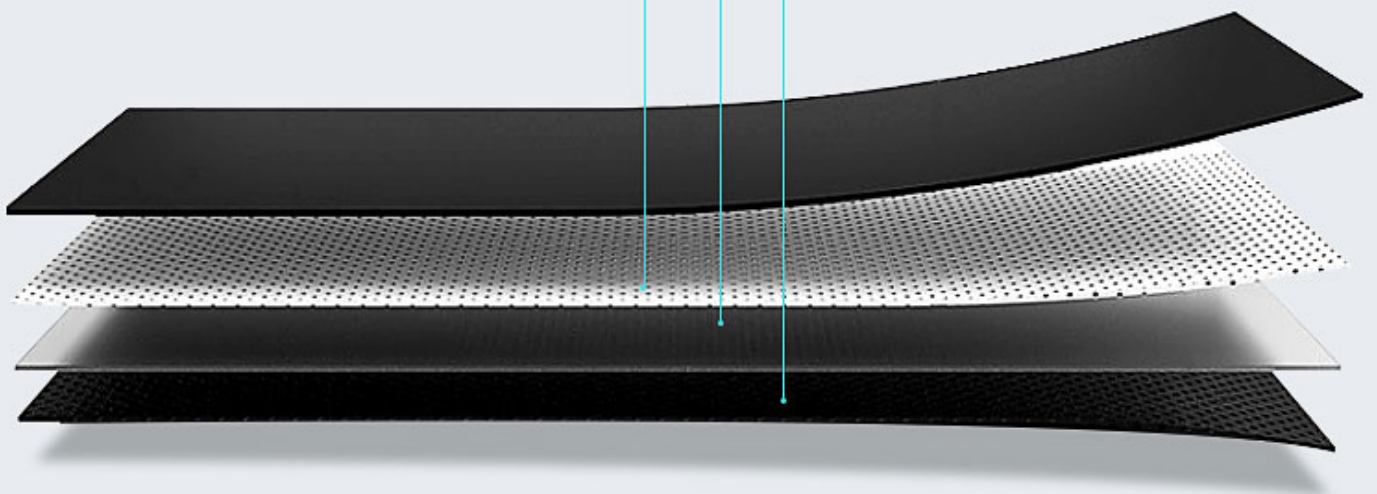

Multi Layer Thick Running Belt

Long lasting and comfortable to run on

130kg Max

Suspension

Cushion

Reduce Noise

1st Layer / 18mm

Cushion Layer / 5mm

3rd layer / 12mm