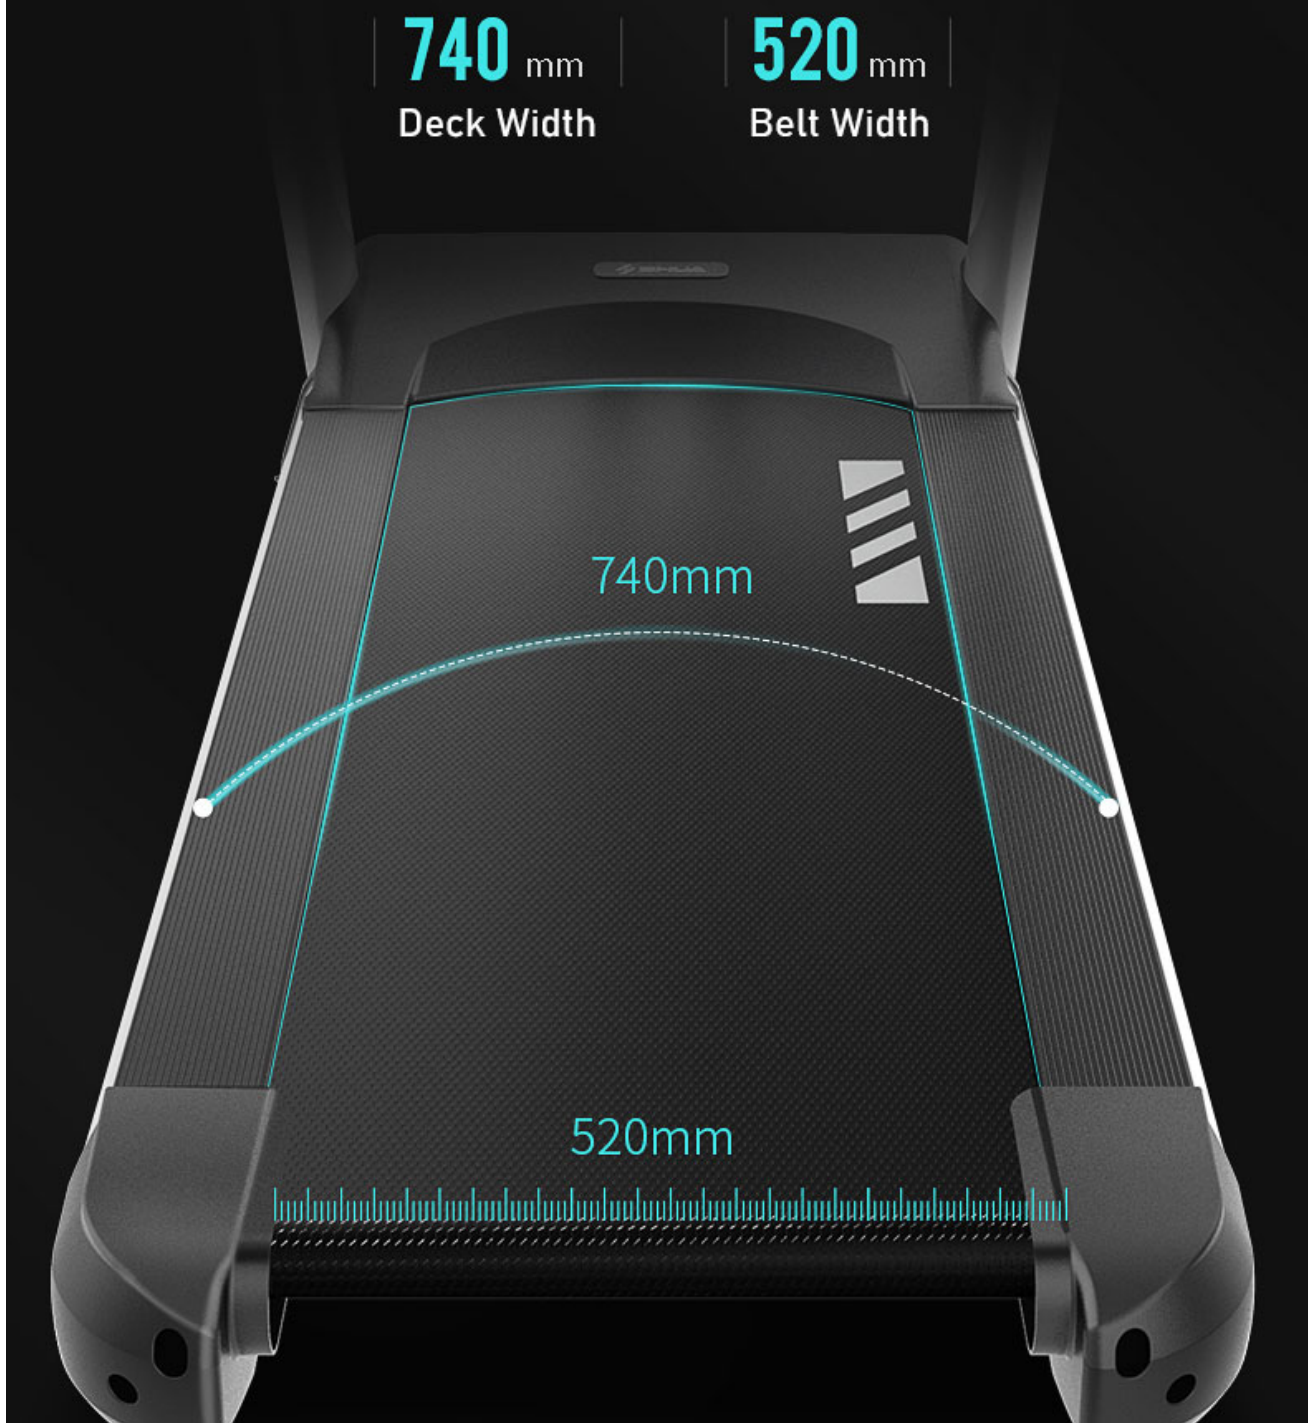

SHUA X5 LIGHT COMMERCIAL TREADMILL

SKU: SH-T6500A

PRODUCT
DESCRIPTION

X5

Wide Running Area - Run without Boundary

As fatigue sets in, one tend to drift more to the left and right while running. 52cm running width provides a comfortable experience without feeling the restrictions

740 mm
Deck Width

520 mm
Belt Width

STEPS COUNTER ▾

For users who prefer walking, the treadmill will keep track of every steps taken. Use this as a goal for daily workout

6 Points Shock Absorption System ▼

The suspension helps to cushion each landing, which protects the knee and prevents injuries caused by prolong running

Multi Layer Thick Running Belt

Long lasting and comfortable to run on

130kg Max

Suspension

52cm Wide Running Width

Large Side Support Handles

Large Crown Rollers

ADDITIONAL INFORMATION

More Information

Foldable	No
Warranty	Frame: 10 years, Main motor: 5 years, Other parts: 2 years
Speed	1 - 18km/h
Product Dimension	196 x 85 x 152 cm
Max Load	130kg
Product Weight	130kg
More Information	Speaker, tablet holder
Motor Power	4 HP AC
Incline	0-15%
Running Area	52 x 145cm