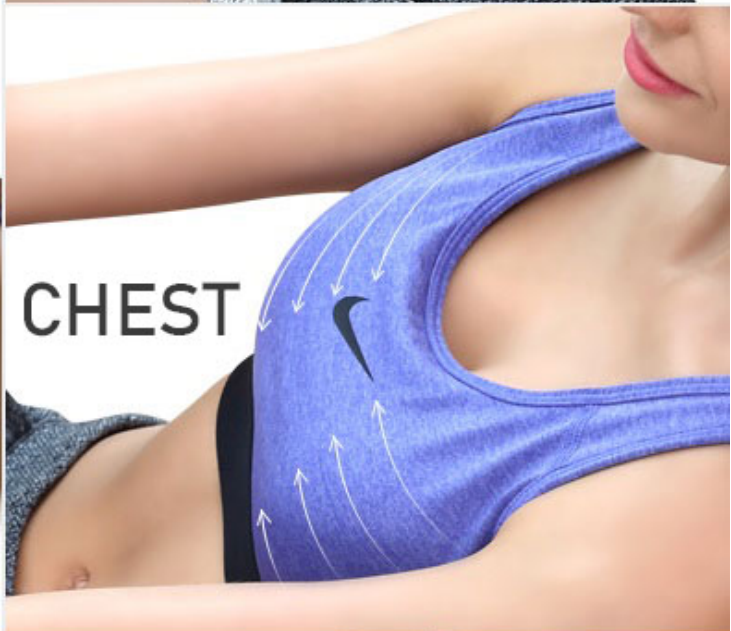

SHUA R3100 ROWING MACHINE

SKU: SH-R3100

PRODUCT
DESCRIPTION

SHUA

SHUA R3100

R3100 magnetic rowing machine is designed with solid aluminum material, with magnetic system that delivers a smooth workout. Double track to ensure your safety while workout. Customizable settings to fit most people when using the rowing machine. Build your home gym with SHUA exercise equipment!

Non slip and durable handle

TENSION CONTROL

10-speed Magnetic Control

10 levels magnetic adjustable resistance that offers various degrees of exercises, suitable for the whole family workout.

Console

Track your progress with time, counter, calories burned on the odometer while you are working out.

Oversize Pedals

The rowing machine with the anti-slip foot pedals, strap adjustable based on your shoe size.

BACK

CORE

ARM

CHEST

HAMSTRING

CALF