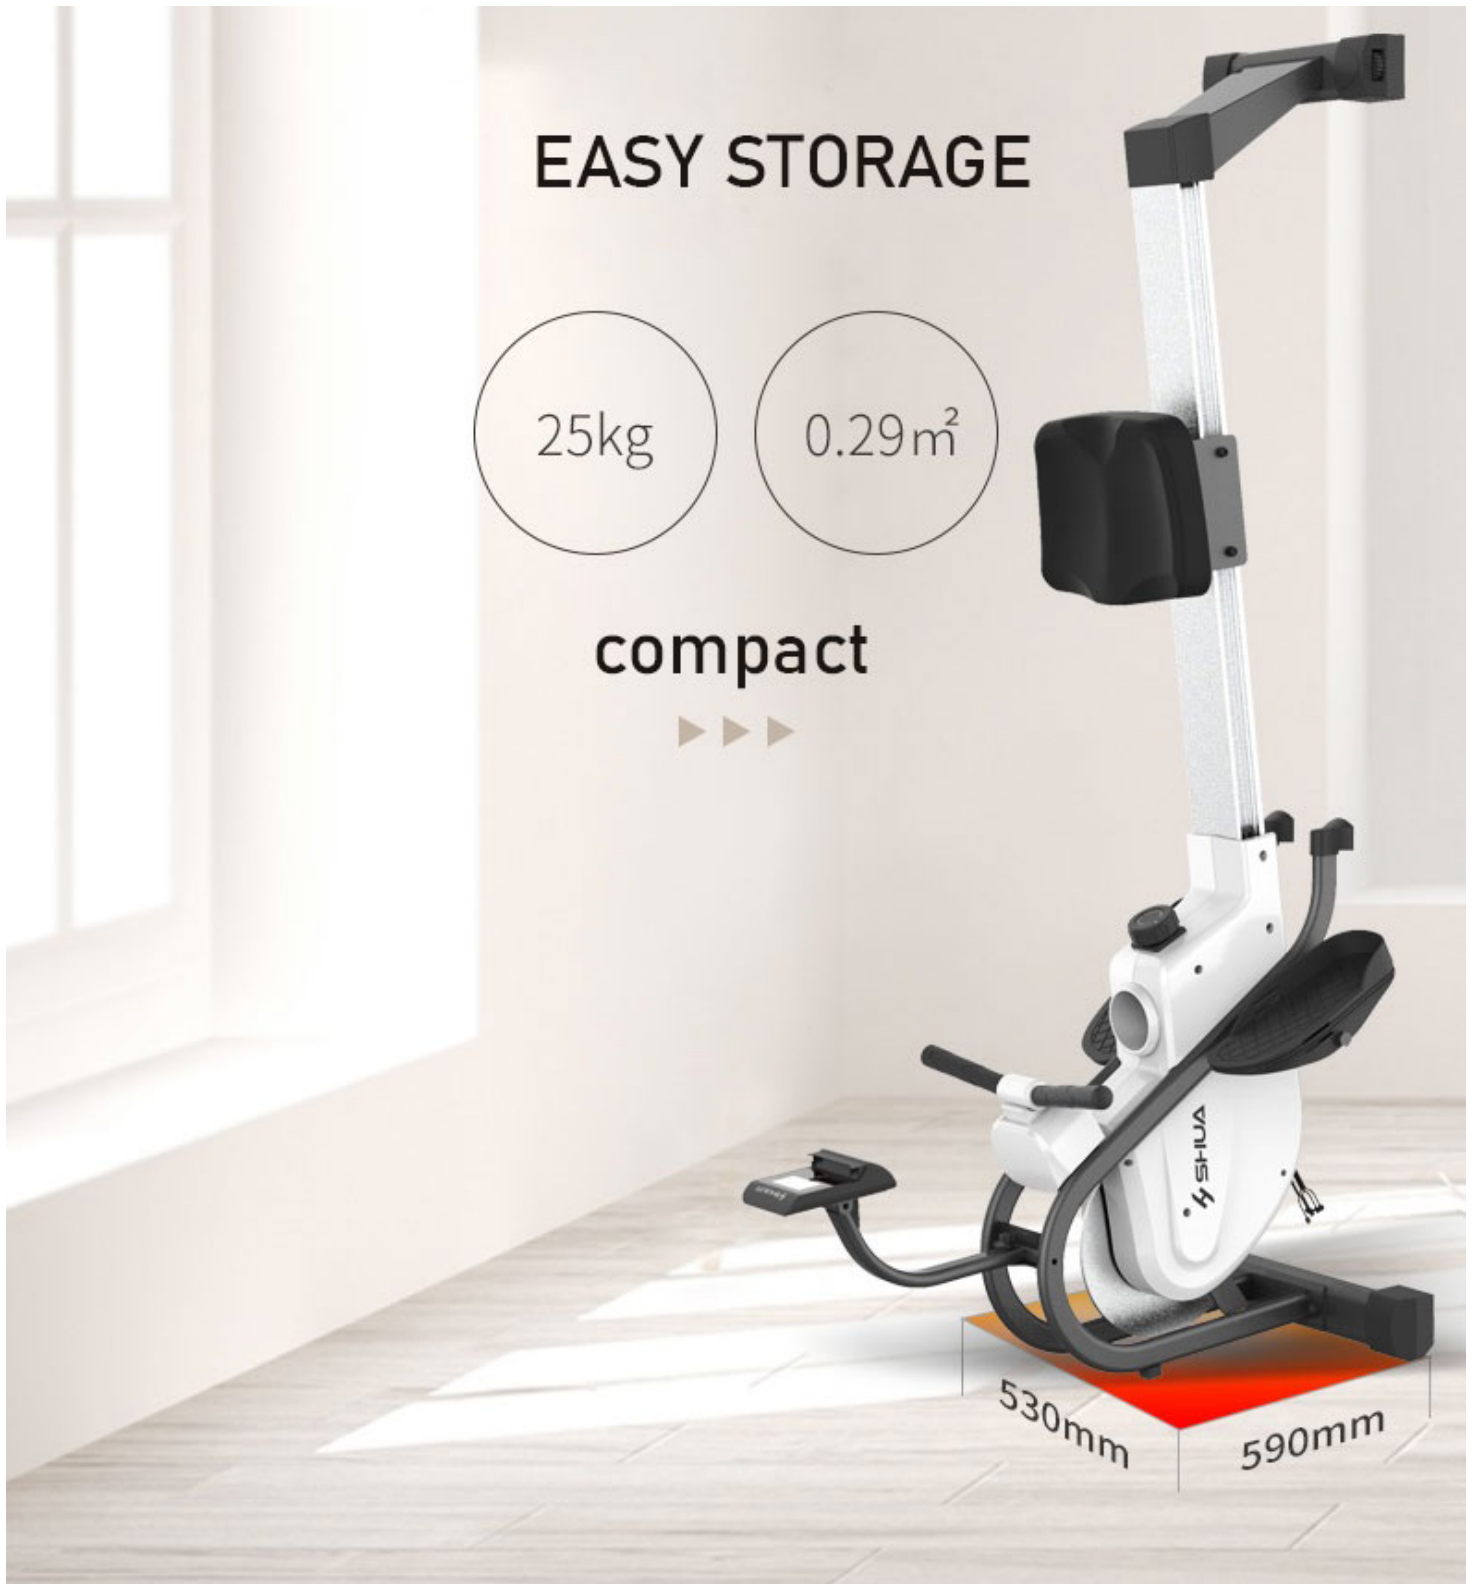

SHUA R3100 ROWING MACHINE

SKU: SH-R3100

PRODUCT
DESCRIPTION

SHUA

SHUA R3100

R3100 magnetic rowing machine is designed with solid aluminum material, with magnetic system that delivers a smooth workout. Double track to ensure your safety while workout. Customizable settings to fit most people when using the rowing machine. Build your home gym with SHUA exercise equipment!

- Product Size: 182 x 53 x 91.5cm
- Storage floor space: 59 x 53cm
 - Product Weight: 25kg
- Max Weight Capacity: 100kg

Smooth motion

Aluminum rail provide long lasting smooth motion.

Length is suitable for height up to 180cm.

Non slip and durable handle

TENSION CONTROL

10-speed Magnetic Control

10 levels magnetic adjustable resistance that offers various degrees of exercises, suitable for the whole family workout.

Console

Track your progress with time, counter, calories burned on the odometer while you are working out.

AWAKEN YOUR VITALITY, CREATE HEALTHY LIFE
EASY WAY OF FITNESS

EASY STORAGE

25kg

0.29m²

compact

Actual Photos

ADDITIONAL
INFORMATION

More Information