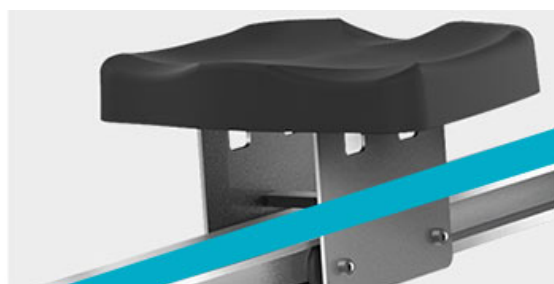

SHUA R3100 ROWING MACHINE

SKU: SH-R3100

PRODUCT
DESCRIPTION

SHUA

SHUA R3100

R3100 magnetic rowing machine is designed with solid aluminum material, with magnetic system that delivers a smooth workout. Double track to ensure your safety while workout. Customizable settings to fit most people when using the rowing machine. Build your home gym with SHUA exercise equipment!

- Product Size: 182 x 53 x 91.5cm
- Storage floor space: 59 x 53cm
 - Product Weight: 25kg
- Max Weight Capacity: 100kg

Smooth motion

Aluminum rail provide long lasting smooth motion.

Length is suitable for height up to 180cm.

Non slip and durable handle

TENSION CONTROL

10-speed Magnetic Control

10 levels magnetic adjustable resistance that offers various degrees of exercises, suitable for the whole family workout.

Console

Track your progress with time, counter, calories burned on the odometer while you are working out.

Oversize Pedals

The rowing machine with the anti-slip foot pedals, strap adjustable based on your shoe size.

BACK

CORE

ARM

CHEST

HAMSTRING

CALF