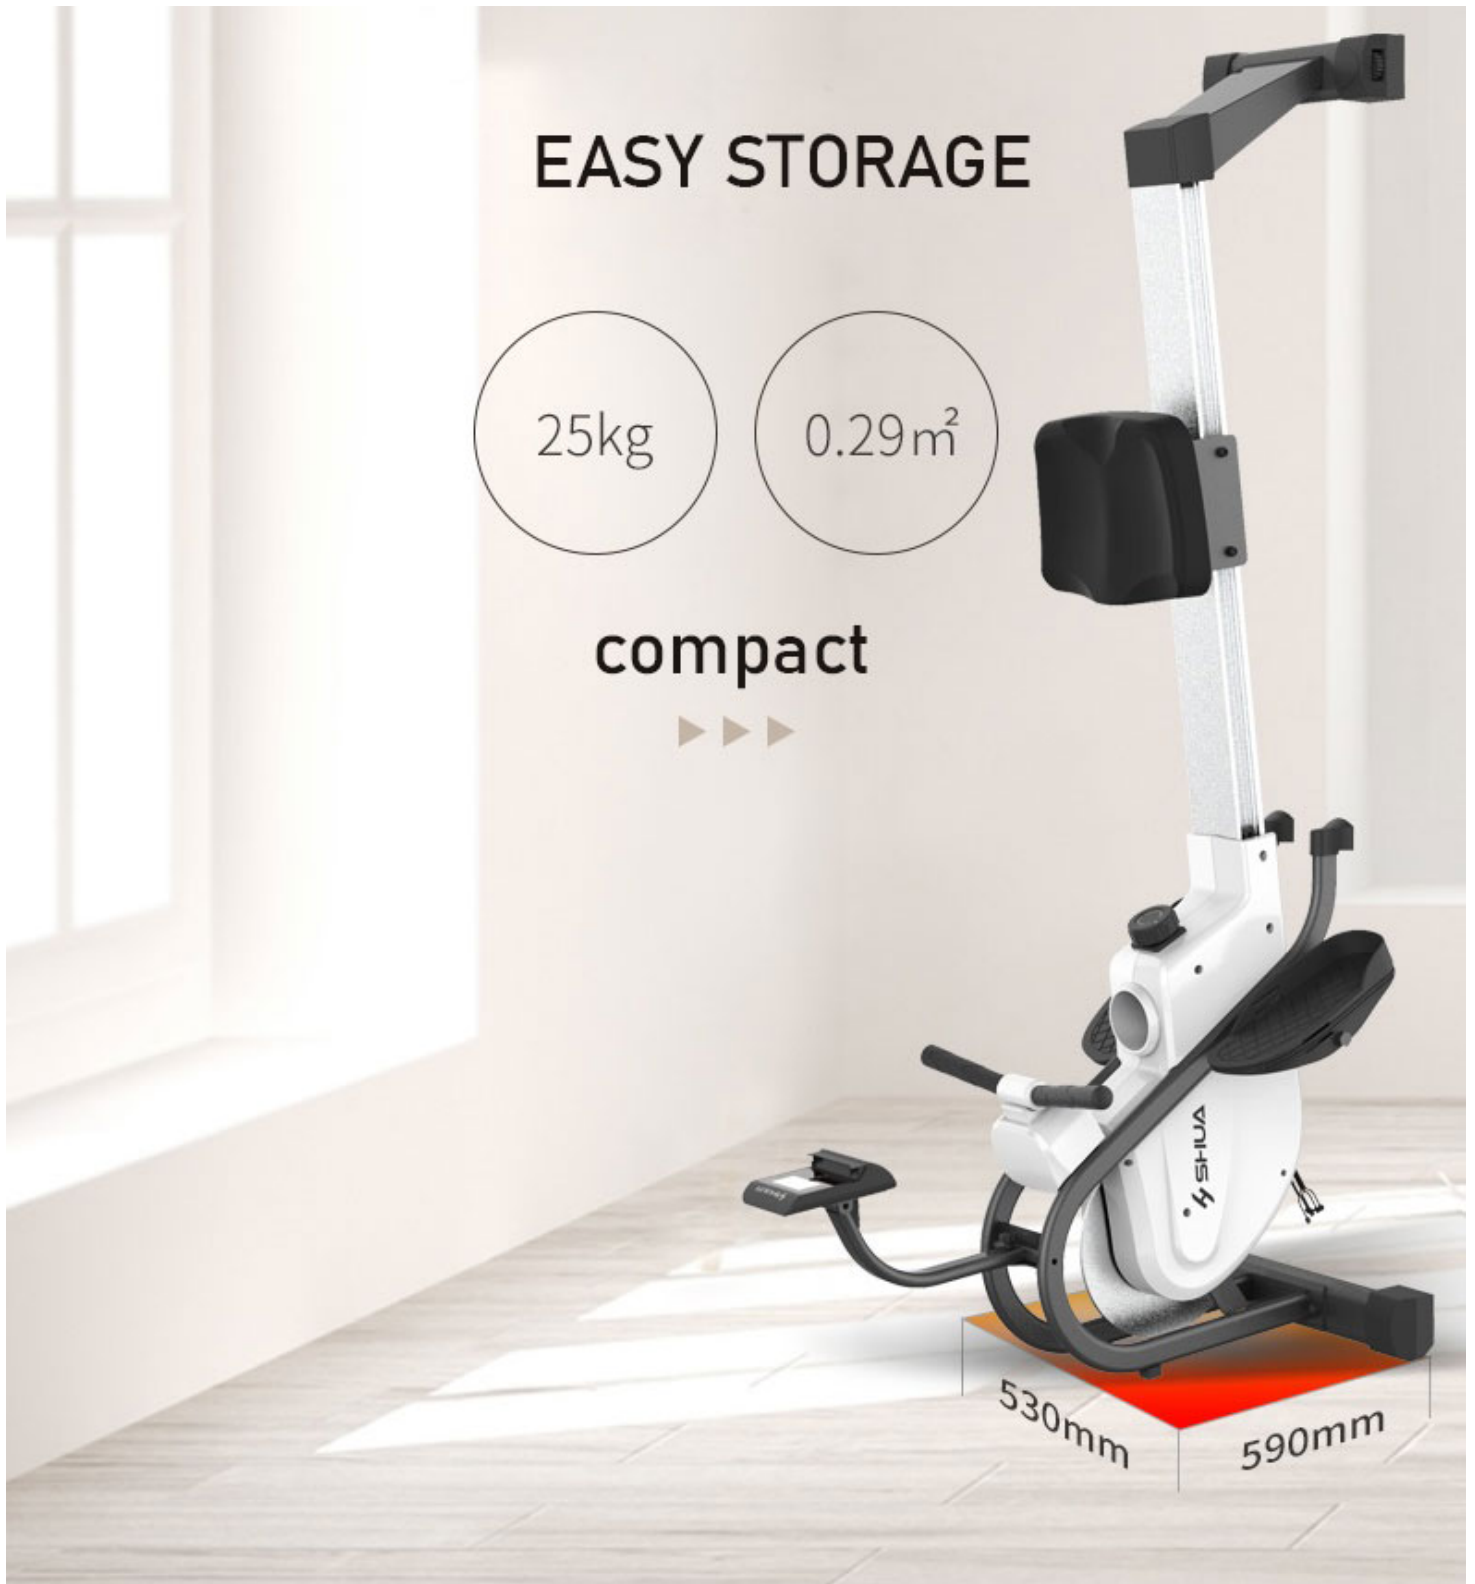

EASY STORAGE

25kg

0.29m²

compact