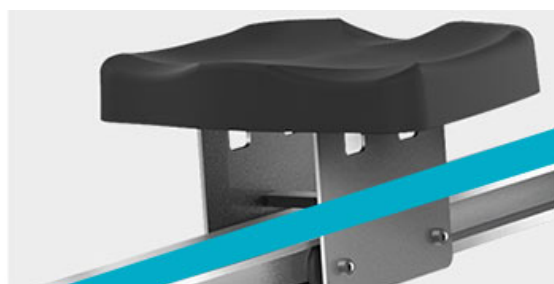

# SHUA R3100 ROWING MACHINE

SKU: SH-R3100

PRODUCT  
DESCRIPTION

## SHUA R3100

R3100 magnetic rowing machine is designed with solid aluminum material, with magnetic system that delivers a smooth workout. Double track to ensure your safety while workout. Customizable settings to fit most people when using the rowing machine. Build your home gym with SHUA exercise equipment!

### Smooth motion

Aluminum rail provide long lasting smooth motion.

Length is suitable for height up to 180cm.

**Non slip and durable handle**

**10-speed Magnetic Control**

10 levels magnetic adjustable resistance that offers various degrees of exercises, suitable for the whole family workout.