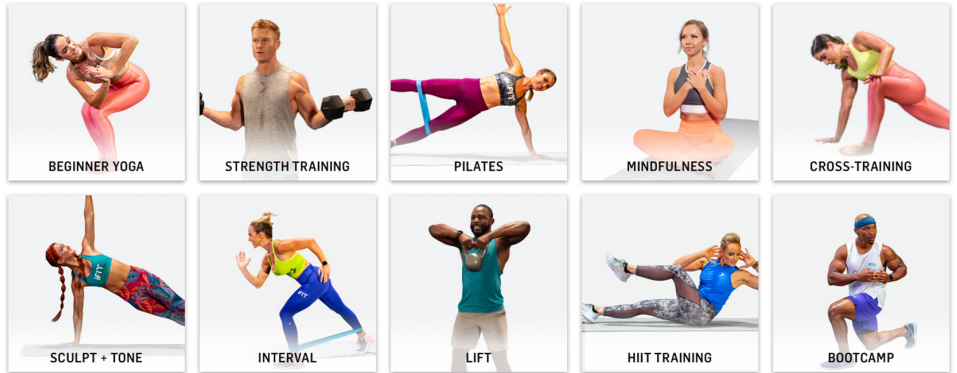

Immense iFit Workouts

Vault not only stores custom training accessories but also a wide variety of iFit® workouts such as strength training, HIIT, and yoga. And they're all led by iFit trainers on the 32" Smart HD Touchscreen.