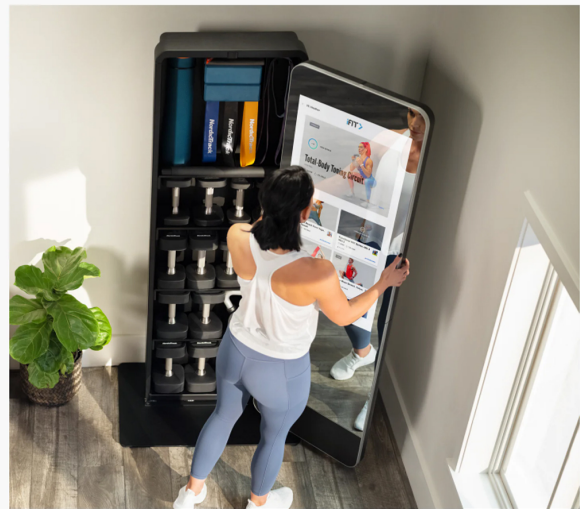

REAL-TIME REACTIONS

Reflective Training

Vault's crisp 61.5" oversized mirror provides immediate visual feedback, allowing you to match the form of your iFit* trainer for a better workout.

FOLLOW THE PROS

INTEGRATED INTERACTIVE TOUCH