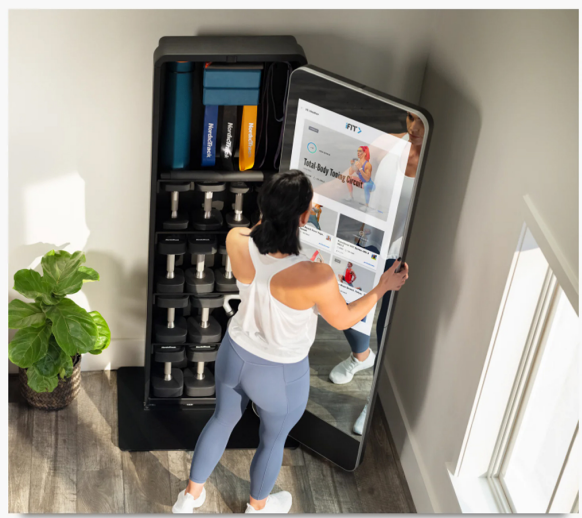

POWERED BY **iFIT**

REAL-TIME REACTIONS

Reflective Training

Vault's crisp 61.5" oversized mirror provides immediate visual feedback, allowing you to match the form of your iFit* trainer for a better workout.

FOLLOW THE PROS

INTEGRATED INTERACTIVE TOUCH