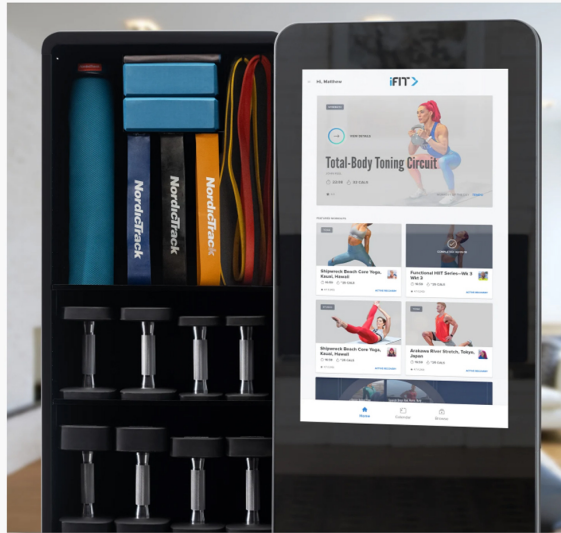

HIGH-QUALITY & CONVENIENCE

Accessorize Your Exercise

With premium dumbbells, kettlebells, yoga, pilates, and strength training accessories, Vault is the total package, while Vault Vertical Storage further defines efficient use of space.

STRENGTH ACCESSORIES

YOGA, PILATES, AND RECOVERY

INFINITE PERSPECTIVE

See Yourself in a New Light

Whether you're squatting, saluting the sun, or busting out a set of high knees, with the rotating mirror on Vault you always have the perfect view of your iFit® trainer to keep your form in check.