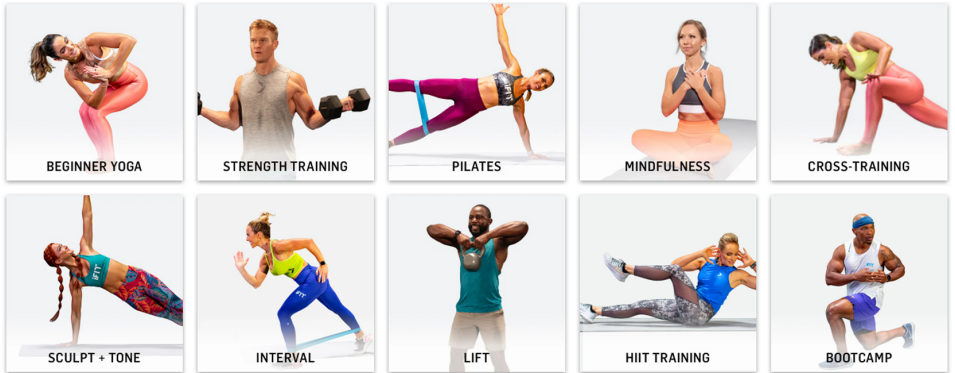

Immense iFit Workouts

Vault not only stores custom training accessories but also a wide variety of iFit® workouts such as strength training, HIIT, and yoga. And they're all led by iFit trainers on the 32" Smart HD Touchscreen.