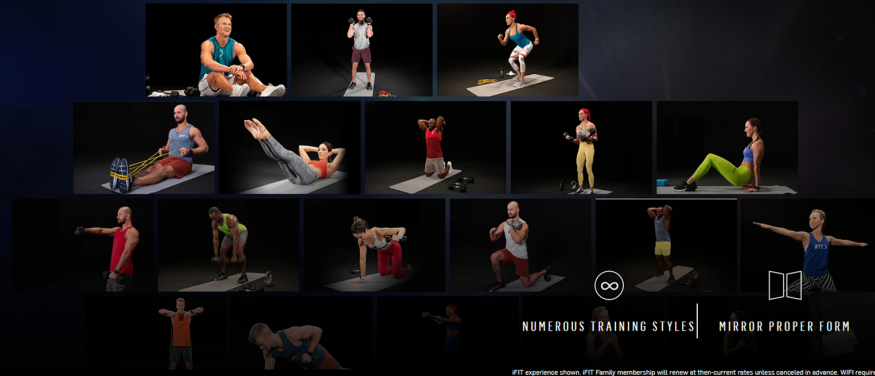

A Fleet of the Elite