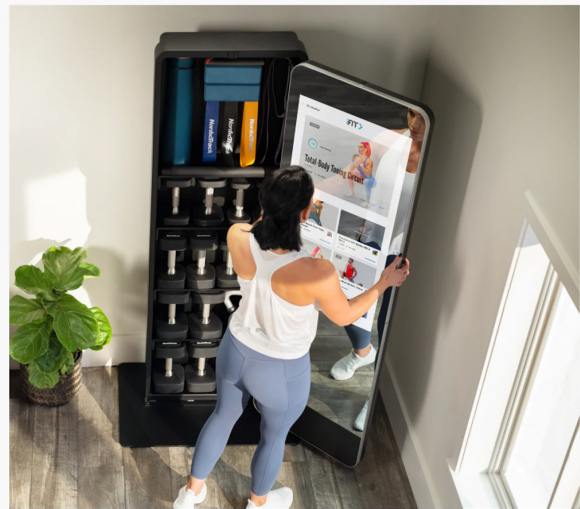

POWERED BY **iFIT**

REAL-TIME REACTIONS

Reflective Training

Vault's crisp 61.5" oversized mirror provides immediate visual feedback, allowing you to match the form of your iFit* trainer for a better workout.

FOLLOW THE PROS

INTEGRATED INTERACTIVE TOUCH