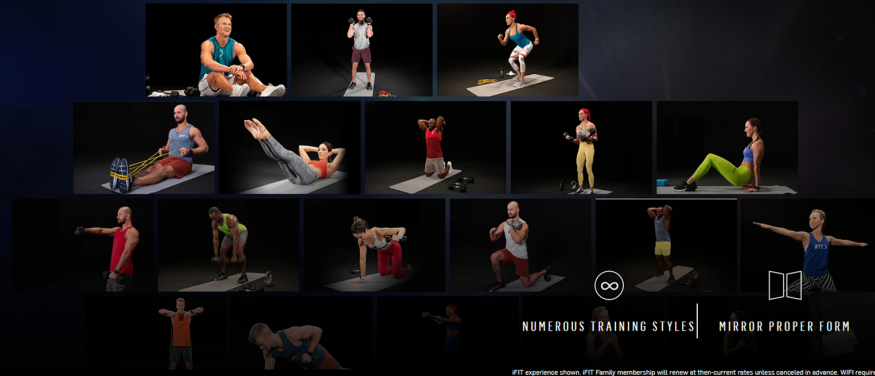

A Fleet of the Elite

NUMEROUS TRAINING STYLES | MIRROR PROPER FORM