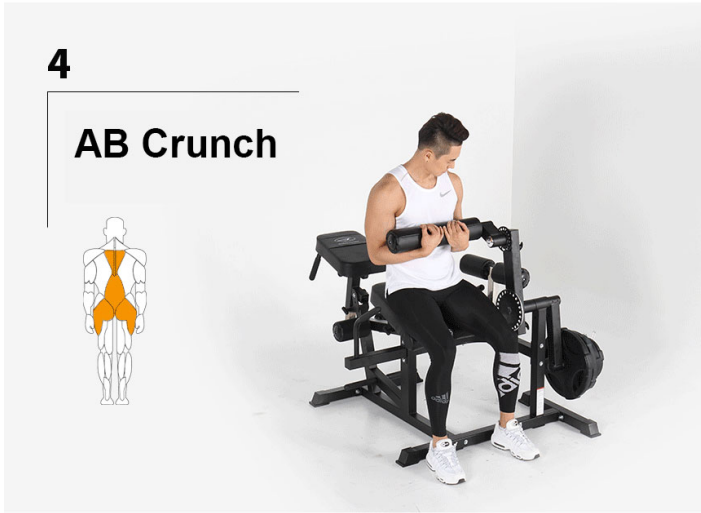

ADDITIONAL
INFORMATION

More Information

Product Weight	48kg
Product Dimension	151 x 120 x 77cm (L x W x H) (Usage Area: 180 x 160cm)
Max Load	100kg
Warranty	1 Year