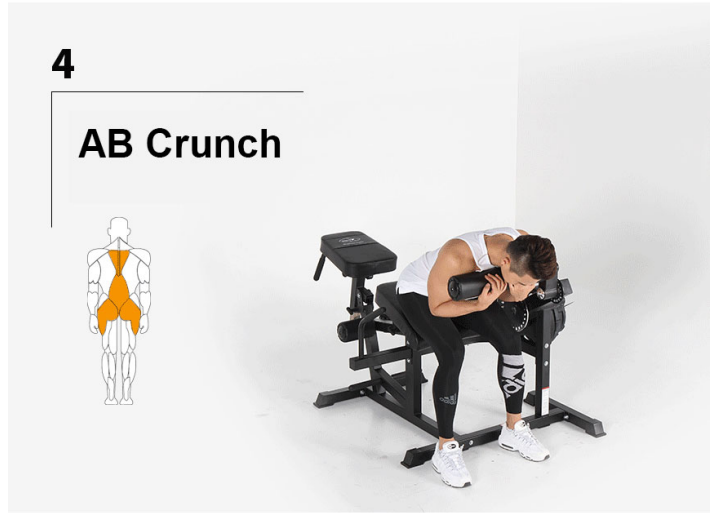

ADDITIONAL
INFORMATION

More Information

Product Weight	48kg
Product Dimension	151 x 120 x 77cm (L x W x H) (Usage Area: 180 x 160cm)
Max Load	100kg
Warranty	1 Year