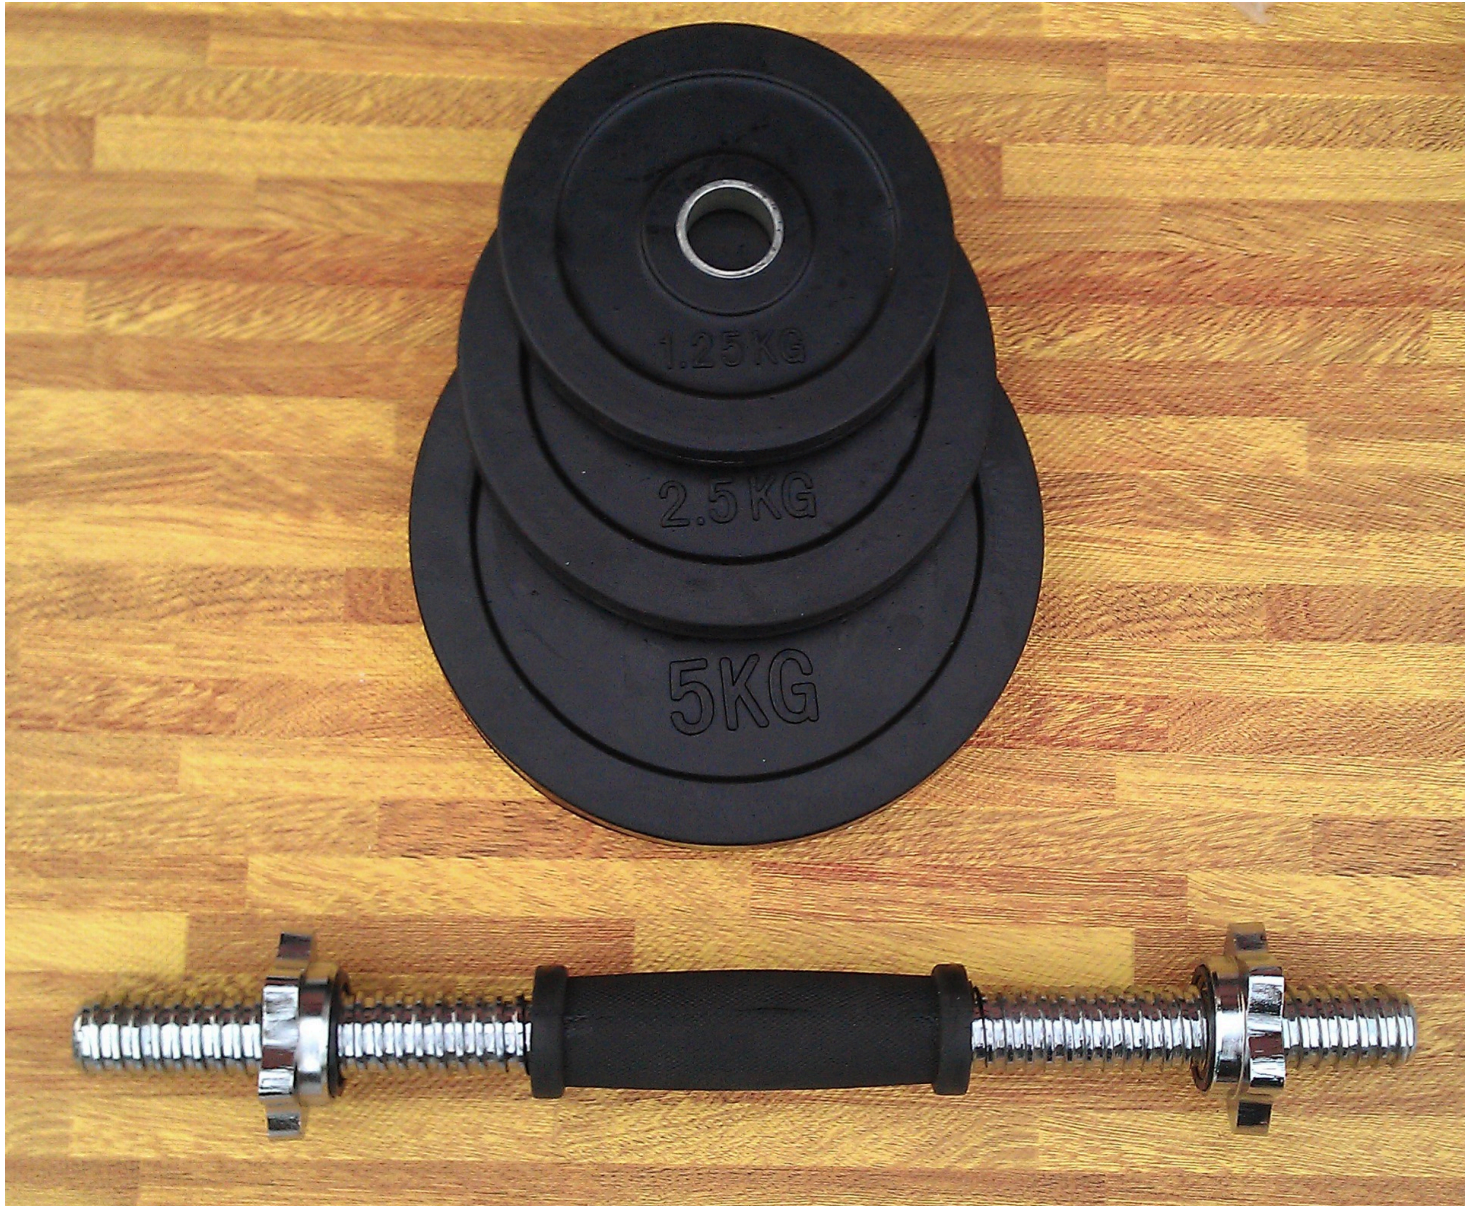

BUILD-YOUR-OWN SET (DUMBBELL / BARBELL)

SKU: BYOS

PRODUCT
DESCRIPTION

- All weight plate comes with inner metal ring for easy loading.
- Weight suitable for dumbbell usage: 0.5kg, 1.25kg, 2.5kg, 5kg
- Tri-grip plates available for 10kg, 15kg and 20kg weight plate for better handling of the plates
 - Weights hole diameter: 29mm
 - Bar diameter: 28mm