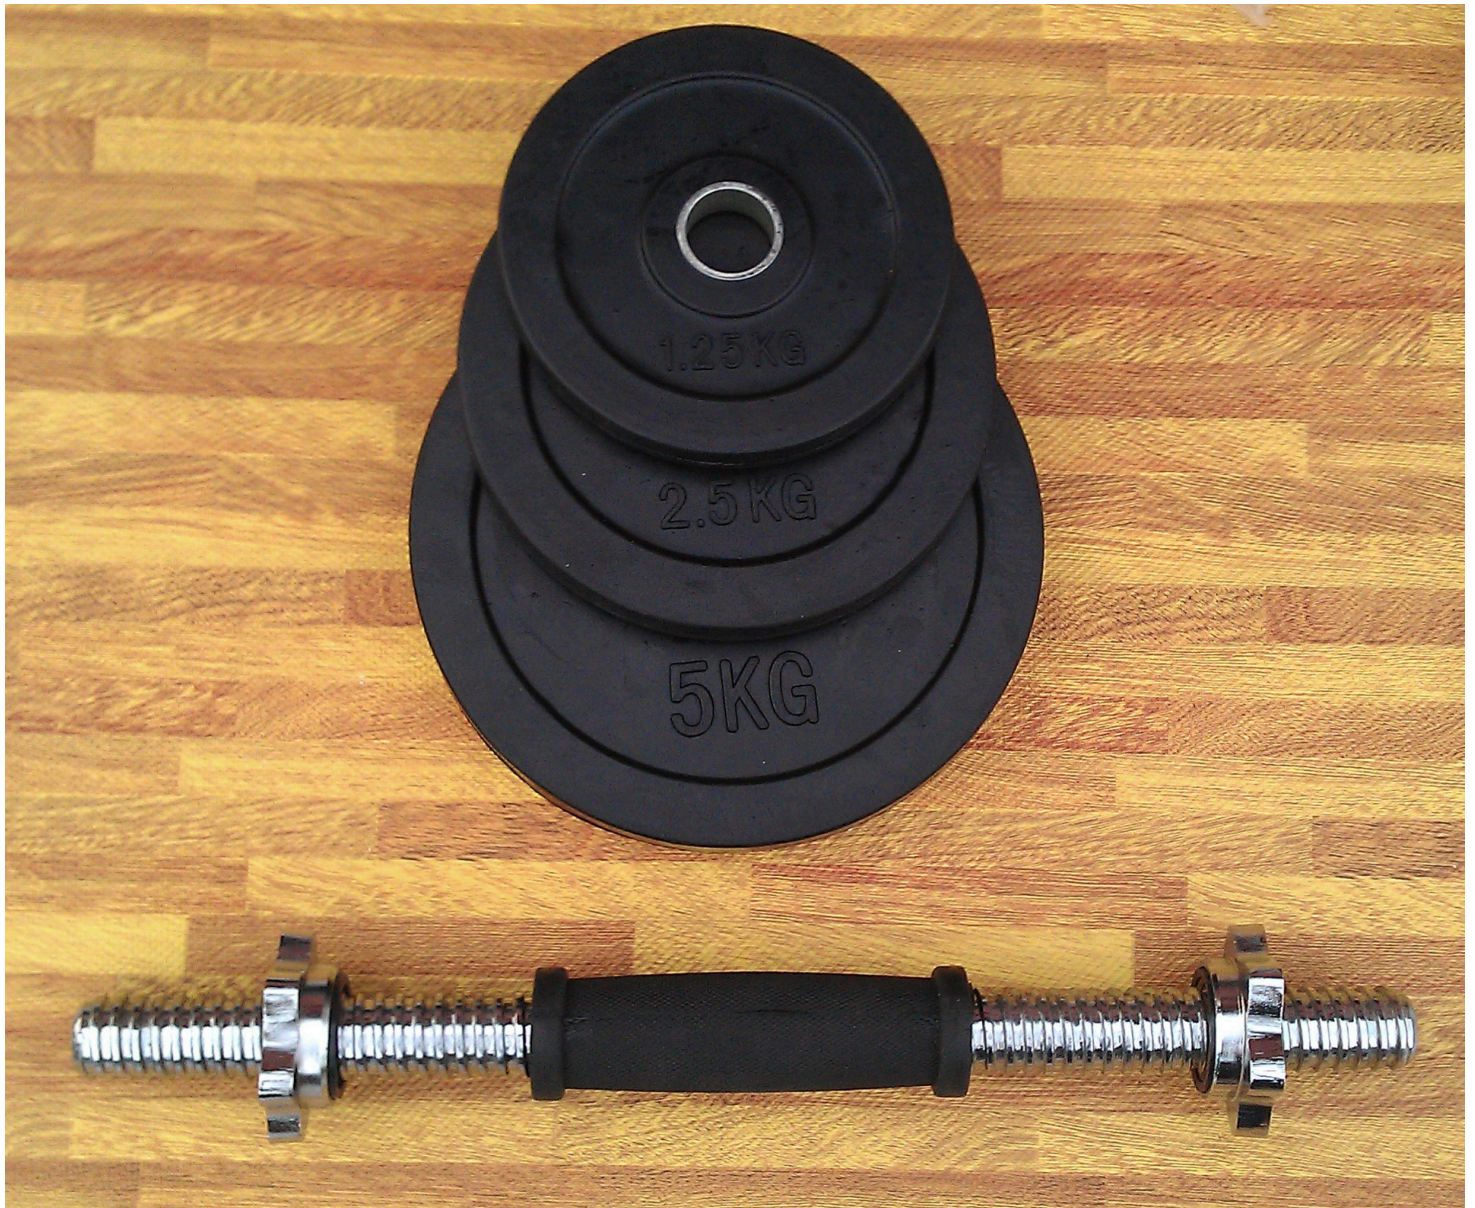

BUILD-YOUR-OWN SET (DUMBBELL / BARBELL)

SKU: BYOS

PRODUCT
DESCRIPTION

- All weight plate comes with inner metal ring for easy loading.
- Weight suitable for dumbbell usage: 0.5kg, 1.25kg, 2.5kg, 5kg
- Tri-grip plates available for 10kg, 15kg and 20kg weight plate for better handling of the plates
 - Weights hole diameter: 29mm
 - Bar diameter: 28mm