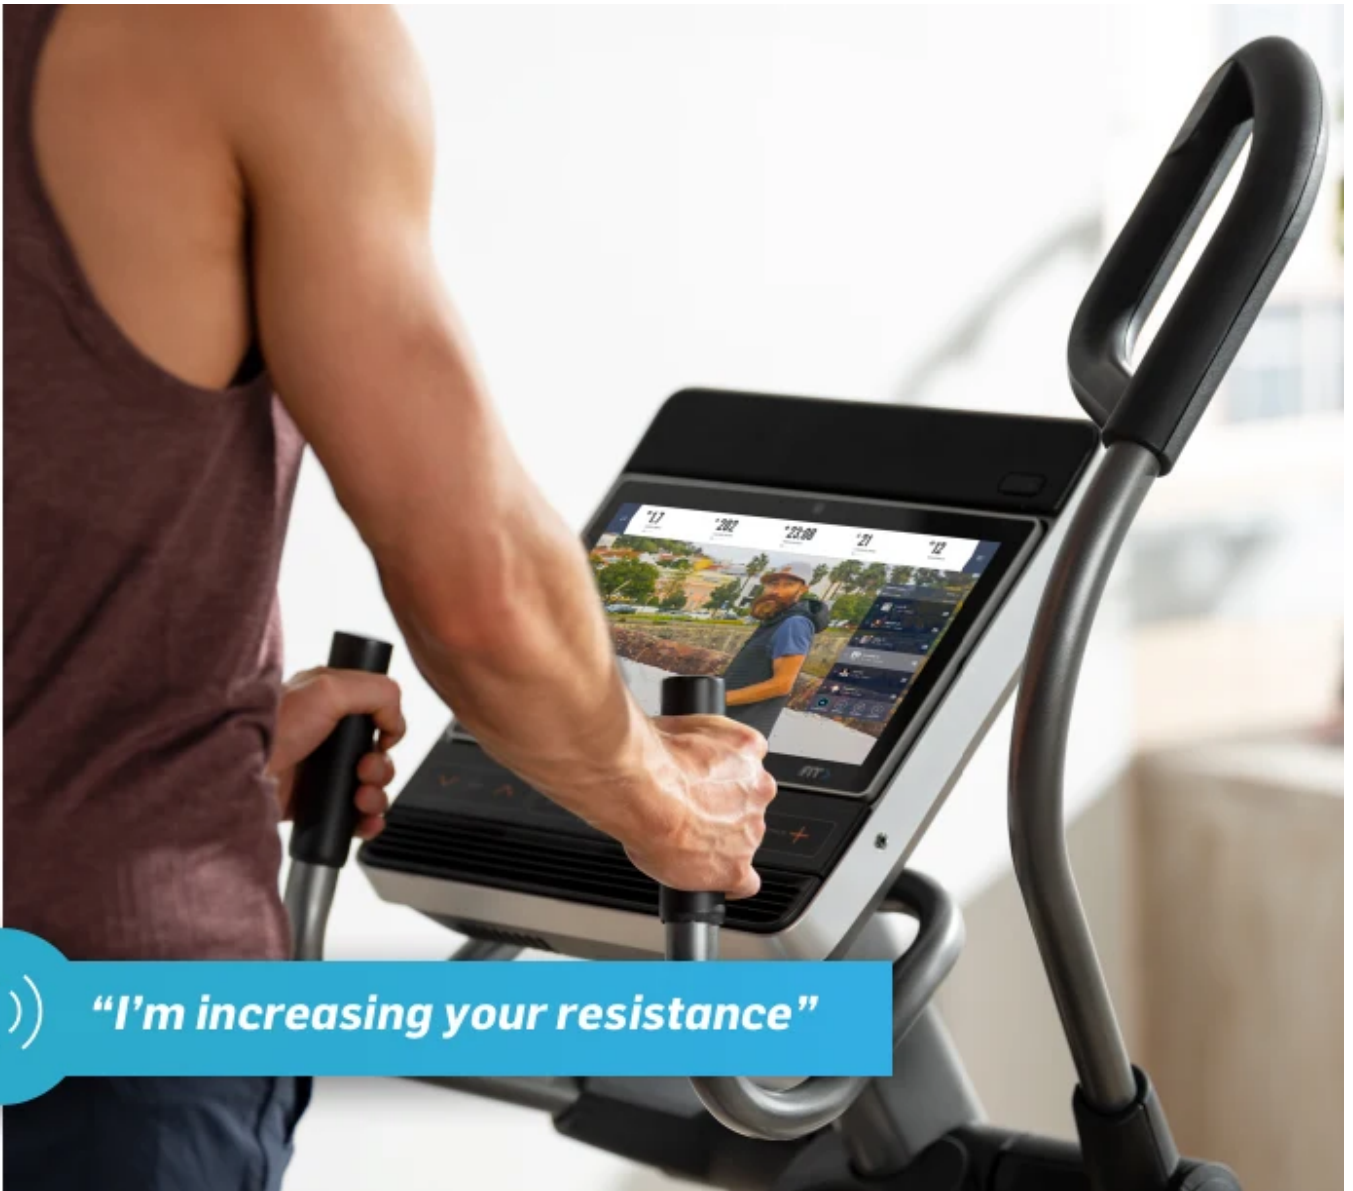

Experience global sights as our coaches digitally adjust your resistance and incline to match theirs for the best workout of your life.

Let Our Trainers Move You

You'll get a one-of-a-kind workout experience as our iFit trainers use Automatic Trainer Control to adjust your cycle's resistance, incline, and decline.

AUTOMATIC TRAINER CONTROL

CYCLE WITH ELITE PERSONAL TRAINERS

GLOBAL WORKOUTS

"I'm increasing your resistance"

Adjustable Stride Length

Using the adjustable ramp and pedals, you can customize your stride length to target specific muscle groups and change up your training.