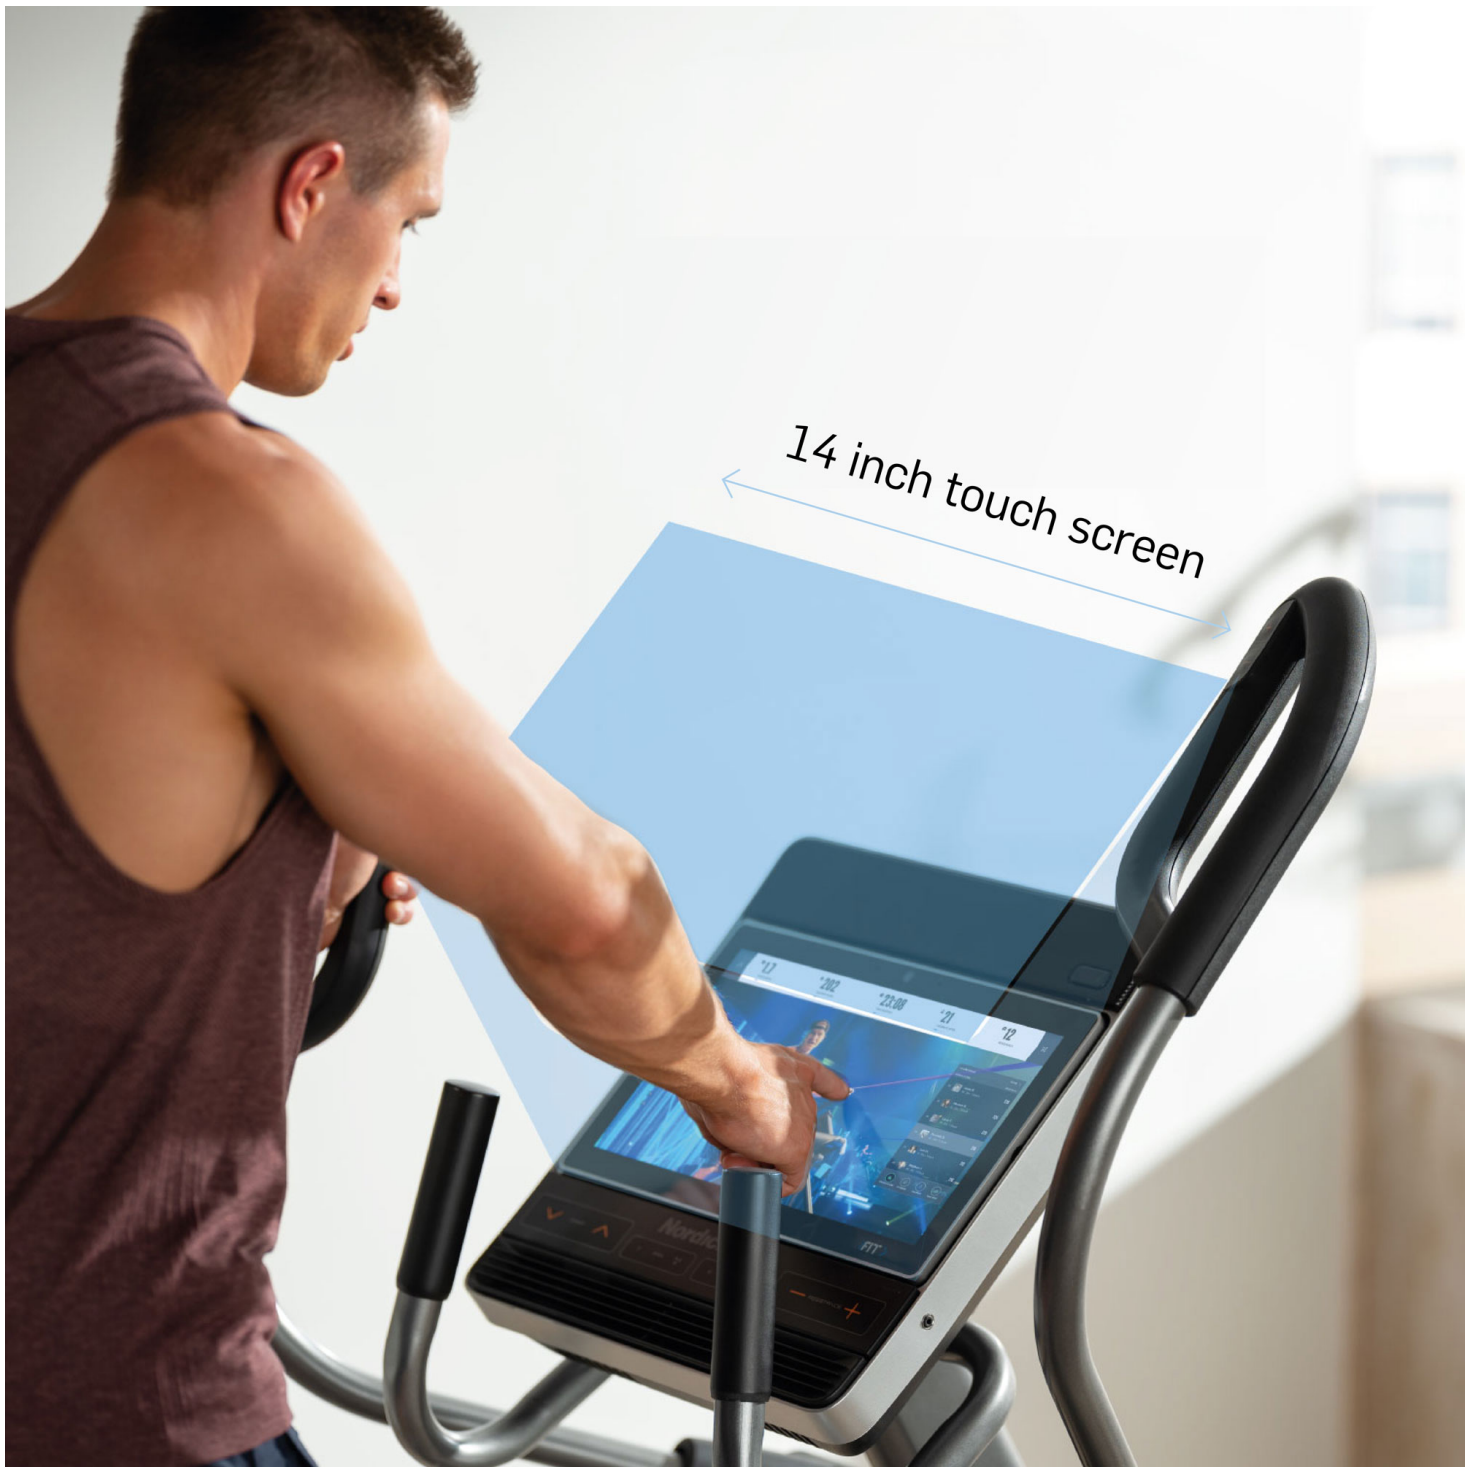

OVERSIZED, CUSHIONED PEDALS

AUTO-ADJUSTING

20% INCLINE

Incredible Comfort

The Commercial 14.9 comes with unmatched comfort features to keep your low-impact workout comfortable through every total-body session.

AUTOBREEZE™ WORKOUT FAN

SOFT TOUCH™ GRIPS

ONE TOUCH® CONTROLS

iFIT 

Stride length
45 cm to 48 cm
(depending on inclination)

AutoBreeze Fan

2 Speaker

Quick touch control

14" Touch screen display

Soft grip touch

Fan

Bottle holder

26 with SMR™ silent magnetic resistance

Adjustable power ramp 0 to +20 degrees

Weight capacity
159 kg

*Video is only for reference. Refer to our product specs for actual details.