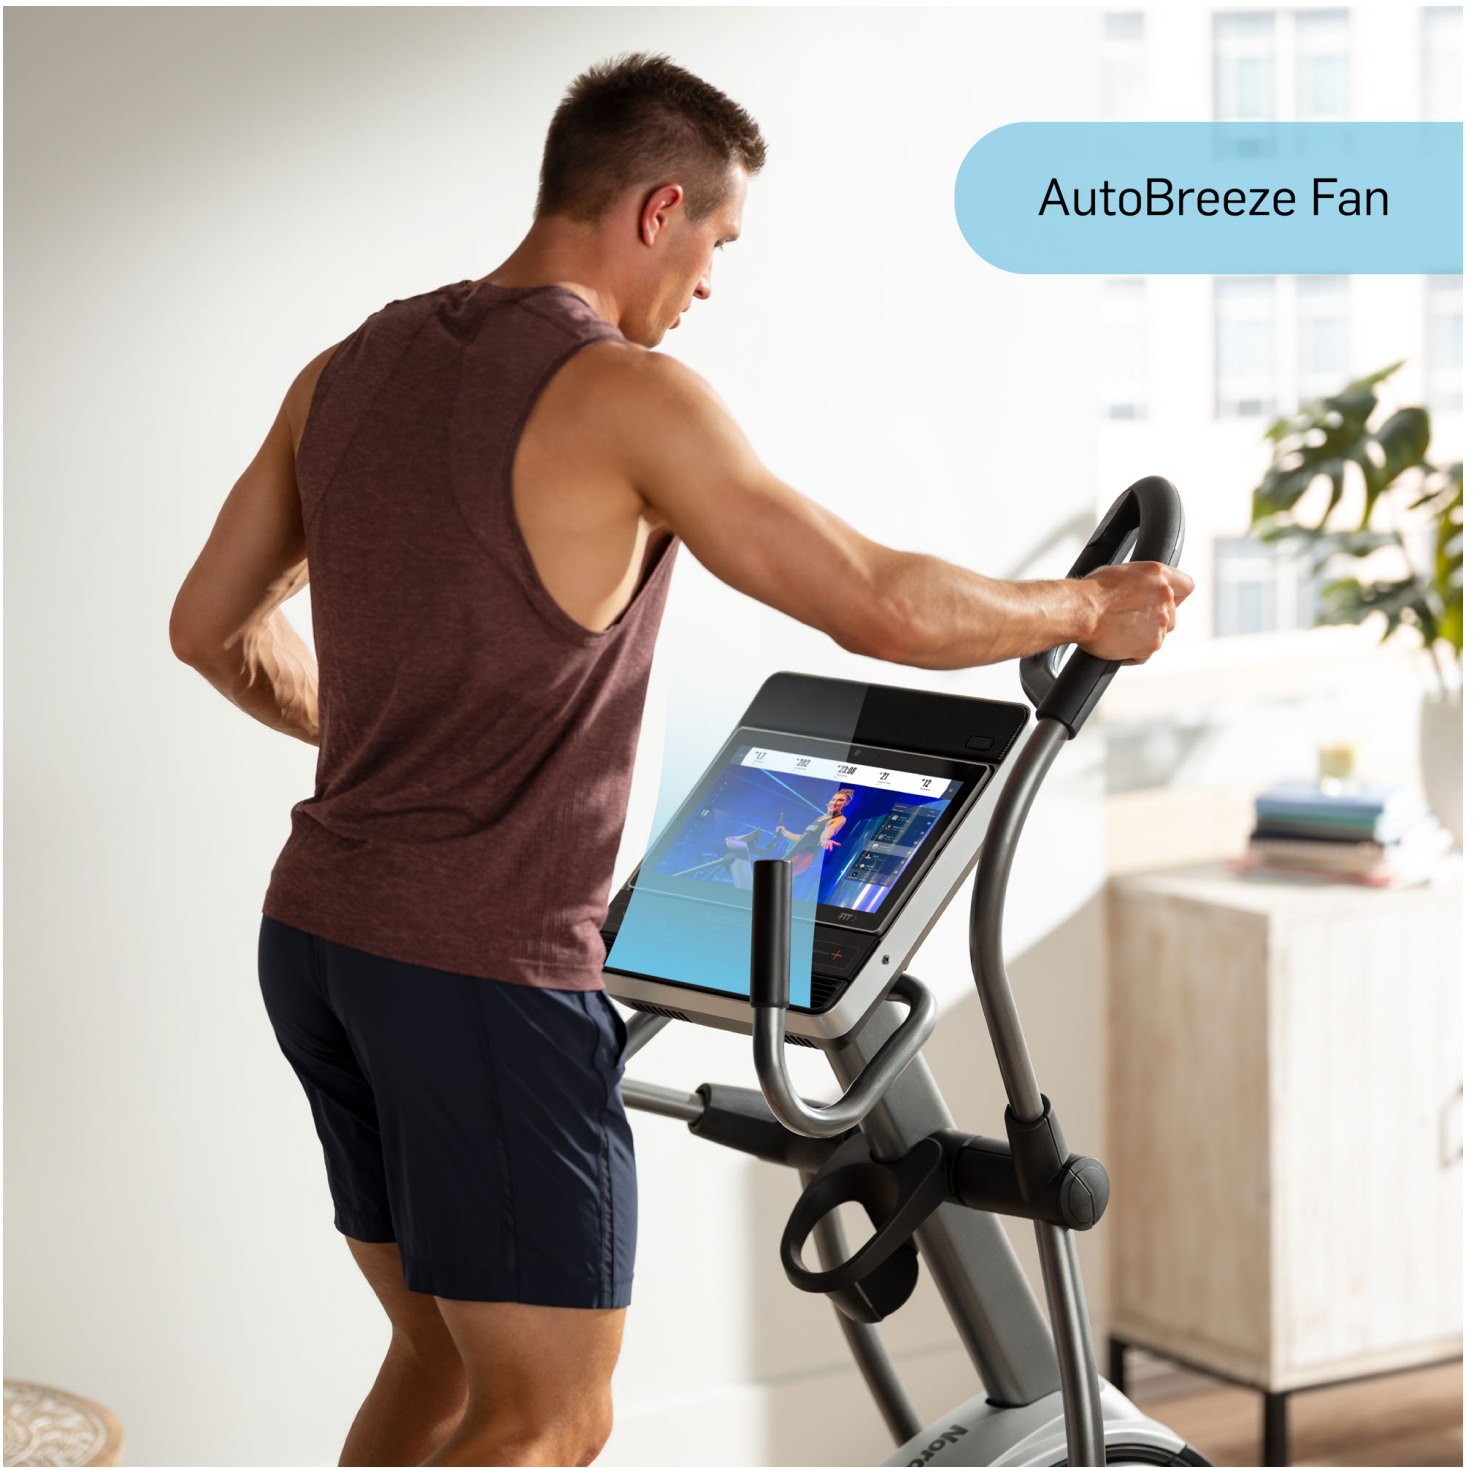

OVERSIZED, CUSHIONED PEDALS

AUTO-ADJUSTING

20% INCLINE

Incredible Comfort

The Commercial 14.9 comes with unmatched comfort features to keep your low-impact workout comfortable through every total-body session.

AUTOBREEZE™ WORKOUT FAN

SOFT TOUCH™ GRIPS

ONE TOUCH® CONTROLS

iFIT 

Stride length
45 cm to 48 cm
(depending on inclination)

AutoBreeze Fan

2 Speaker

Quick touch control

14" Touch screen display

Soft grip touch

Fan

Bottle holder

26 with SMR™ silent magnetic resistance

Adjustable power ramp 0 to +20 degrees

Weight capacity
159 kg

*Video is only for reference. Refer to our product specs for actual details.