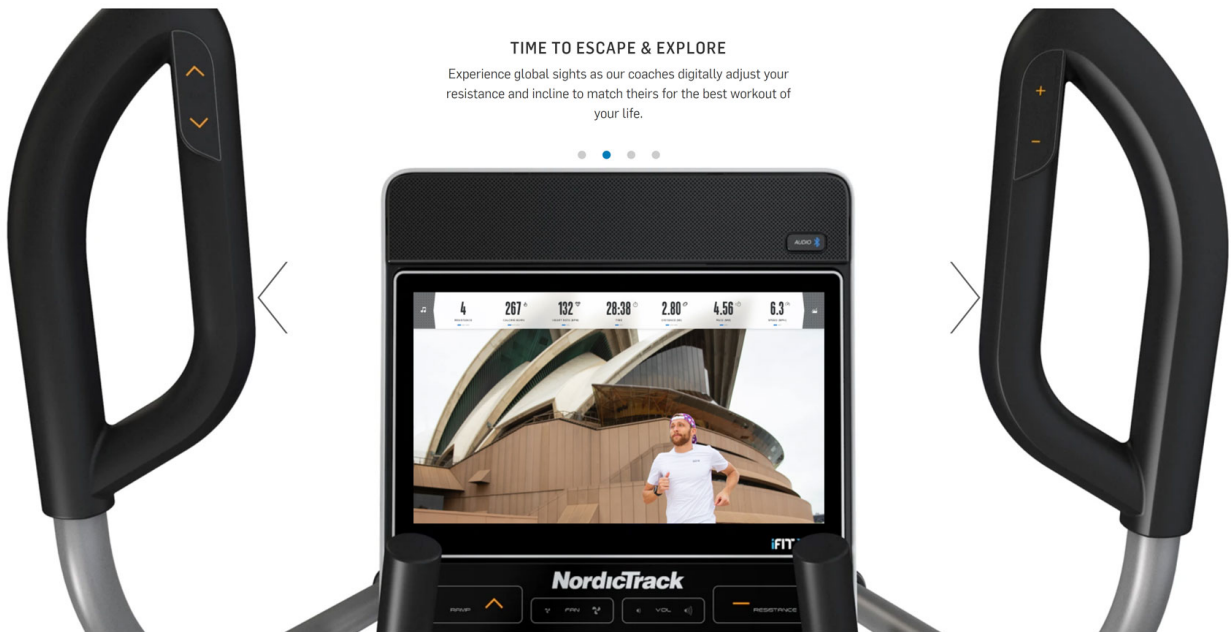

14" Smart HD Touchscreen

TIME TO ESCAPE & EXPLORE

Experience global sights as our coaches digitally adjust your resistance and incline to match theirs for the best workout of your life.