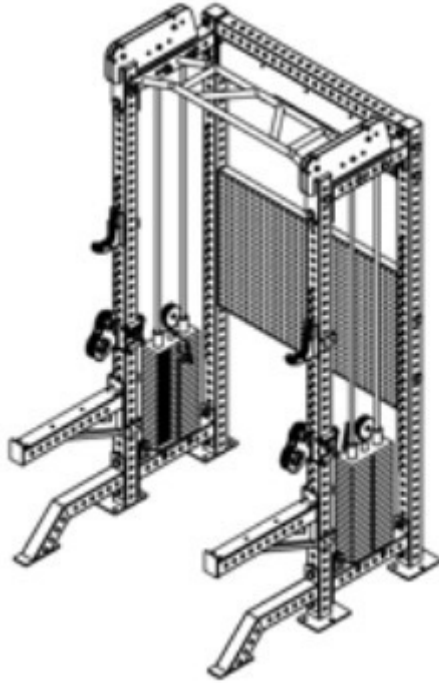

VIGOR VR-AT100 HALF RACK WITH DUAL ADJUSTABLE PULLEY

SKU: VR-AT100

PRODUCT
DESCRIPTION

{{customVar code=factorydirect

ALL IN ONE GYM

- Half Rack
- Smith Machine
- Functional Trainer
 - Dip Station
 - Chin up bar
 - Core Trainer
- Weights Storage

Features:

- 2 x 100kg weight stack for cable
- 45cm long spotter arm length (longer than most other models)
 - Side facing weight storage position (easy loading)
 - Machine can be fully flushed to the wall
- Open design which does not block mirror placement at the back.
- Work with any standard olympic barbell (inner length of bar 131cm)

ADDITIONAL
INFORMATION

More Information

Product Weight

430kg

Product Dimension

145 x 205 x 226cm (L x W x H)