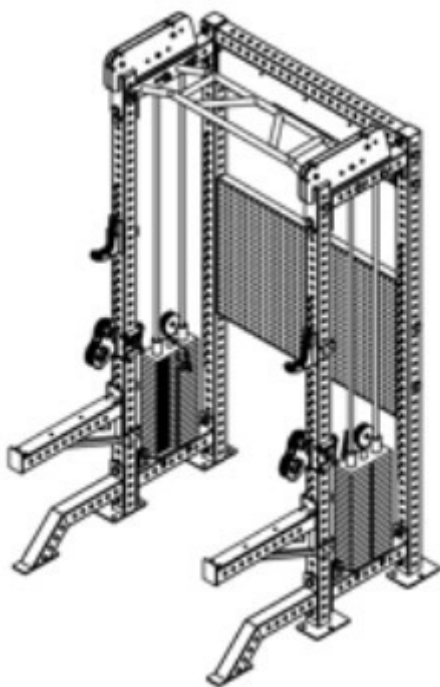

VIGOR VR-AT100 HALF RACK WITH DUAL ADJUSTABLE PULLEY

SKU: VR-AT100

PRODUCT
DESCRIPTION

{{customVar code=factorydirect

ALL IN ONE GYM

- Half Rack
- Smith Machine
- Functional Trainer
 - Dip Station
 - Chin up bar
 - Core Trainer
- Weights Storage

Features:

- 2 x 100kg weight stack for cable
- 45cm long spotter arm length (longer than most other models)
 - Side facing weight storage position (easy loading)
 - Machine can be fully flushed to the wall
- Open design which does not block mirror placement at the back.
- Work with any standard olympic barbell (inner length of bar 131cm)

ADDITIONAL
INFORMATION

More Information

Product Weight

430kg

Product Dimension

145 x 205 x 226cm (L x W x H)