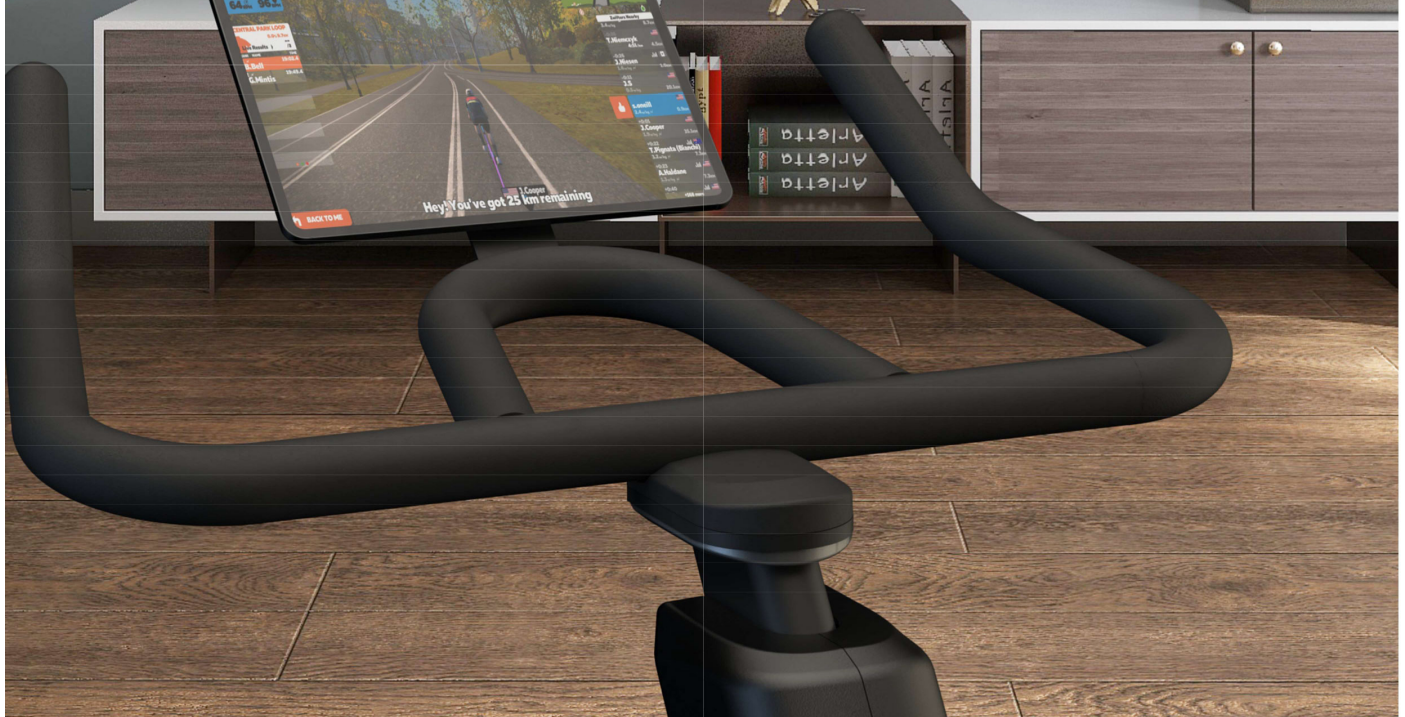

# Push-type resistance adjustment Intuitive and convenient operation

Down to the end: emergency braking

Press down to the bottom to lock the brake, making it safer to use.

Join the  
zwift community  
and train with us