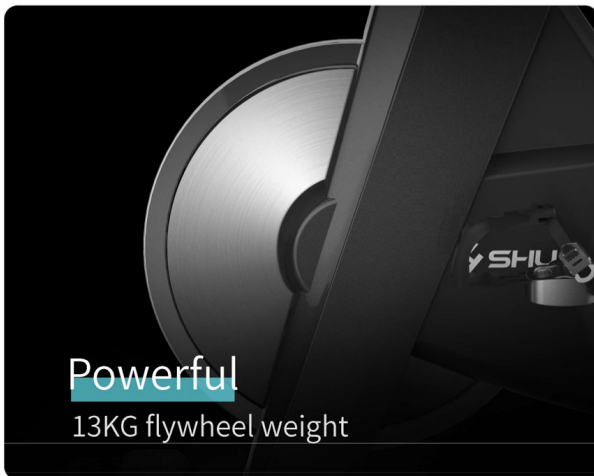

6 reasons to choose