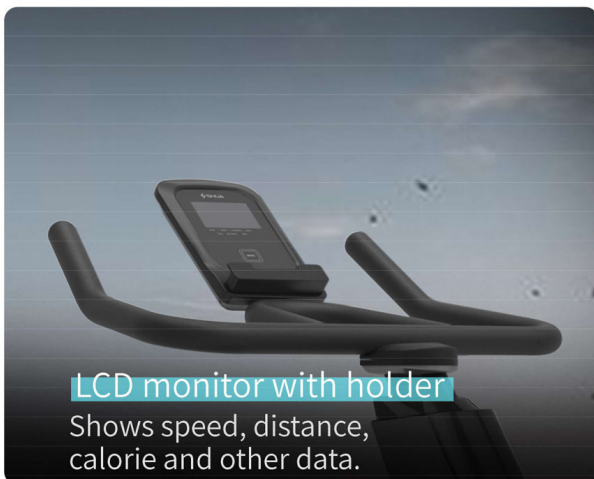

6 reasons to choose