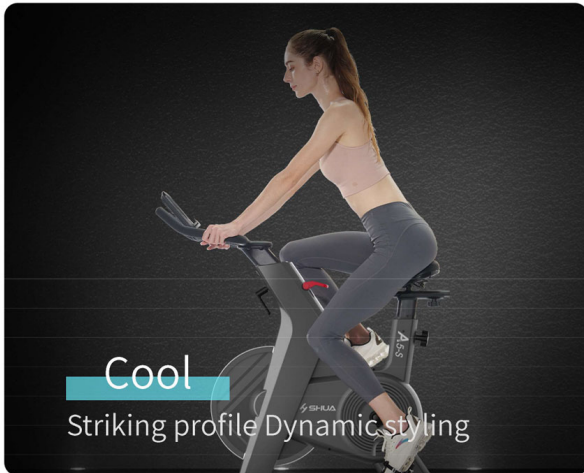

6 reasons to choose