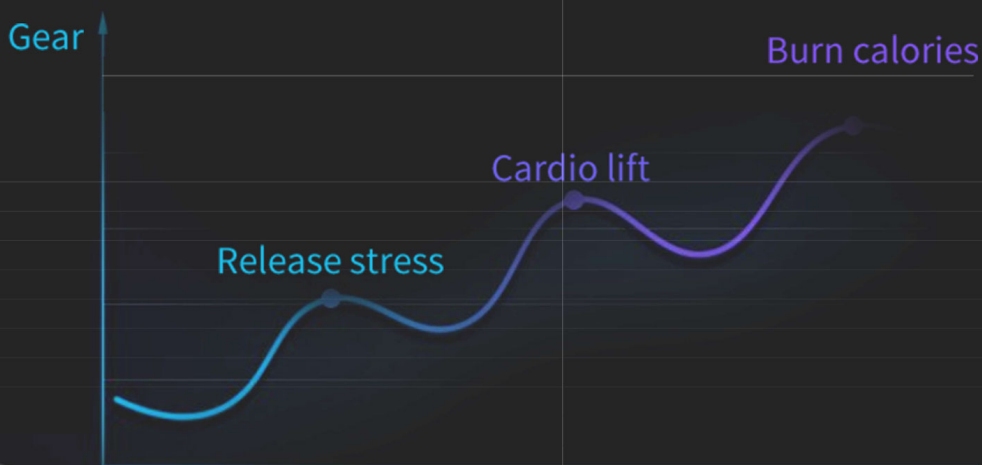

Stable triangle structure

I-shaped chassis

125kg load

No plug-in Manual magnetic control system

Push-type resistance adjustment Intuitive and convenient operation

Down to the end: emergency braking

Press down to the bottom to lock the brake, making it safer to use.

Join the
zwift community
and train with us

Humanized regulation

Adjustable cushions and armrests

Height adjustable

Ergonomic seat cushion, soft, breathable and comfortable

6 reasons to choose

ADDITIONAL
INFORMATION