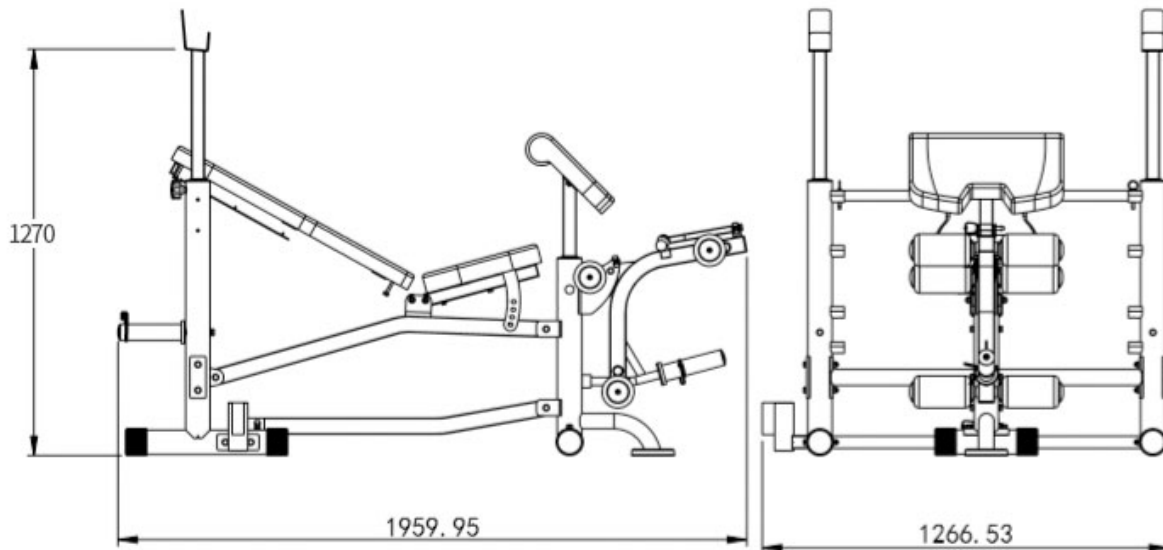

2

25CM LONG BACKING FOR BARBELL HOLDER EASIER TO RACK BACK BARELL

거치대 후면이
새롭게 업그레이드

3

**HEIGHT ADJUSTABLE
BARBELL HOLDER
CATER TO VARIOUS WORKOUT**

4

**BARBELL HOLDER REVERSIBLE
TO PERFORM EXERCISE AT
THE BACK OF THE BENCH:
SQUATS / STANDING SHOULDER**

SEATED SHOULDER PRESS

BARBELL SQUATS

5

**150KG MAX LOAD FOR
FRONT WEIGHT PLATE
ATTACHMENT**

6

REMOVABLE ARM CURL ATTACHMENT

DOES NOT BLOCK LEG MOVEMENT WHILE PERFORMING LEG CURL / EXTENSION

7

**4 ADJUSTABLE POSITIONS
1 DECLINE / 1 FLAT / 2 INCLINE**

8

**SUITABLE FOR NORMAL OR
OLYMPIC WEIGHT PLATES**

PLATES AND BARBELL STORAGE

9

**EASY TO FOLD AND UNFOLD
REMOVE LOCK PIN AND FLIP UP**

플랫 벤치 프레스

인클라인 벤치 프레스

디클라인 벤치 프레스

암컬

#스쿼트

#숄더 벤치프레스

ADDITIONAL
INFORMATION

More Information

Warranty	1 Year
Product Weight	73kg
Max Load	150kg
Product Dimension	196 x 127 x 92-127cm (L x W x H)