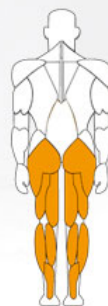

2

25CM LONG BACKING FOR BARBELL HOLDER EASIER TO RACK BACK BARELL

거치대 후면이
새롭게 업그레이드

3

**HEIGHT ADJUSTABLE
BARBELL HOLDER
CATER TO VARIOUS WORKOUT**

4

**BARBELL HOLDER REVERSIBLE
TO PERFORM EXERCISE AT
THE BACK OF THE BENCH:
SQUATS / STANDING SHOULDER**

SEATED SHOULDER PRESS

BARBELL SQUATS

5

**150KG MAX LOAD FOR
FRONT WEIGHT PLATE
ATTACHMENT**

6

REMOVABLE ARM CURL ATTACHMENT

DOES NOT BLOCK LEG MOVEMENT WHILE PERFORMING LEG CURL / EXTENSION

7

**4 ADJUSTABLE POSITIONS
1 DECLINE / 1 FLAT / 2 INCLINE**

8

**SUITABLE FOR NORMAL OR
OLYMPIC WEIGHT PLATES**

PLATES AND BARBELL STORAGE

9

**EASY TO FOLD AND UNFOLD
REMOVE LOCK PIN AND FLIP UP**

플랫 벤치 프레스

인클라인 벤치 프레스

디클라인 벤치 프레스

암컬

#스쿼트

#숄더 벤치프레스

ADDITIONAL
INFORMATION

More Information

Warranty	1 Year
Product Weight	73kg
Max Load	150kg
Product Dimension	196 x 127 x 92-127cm (L x W x H)