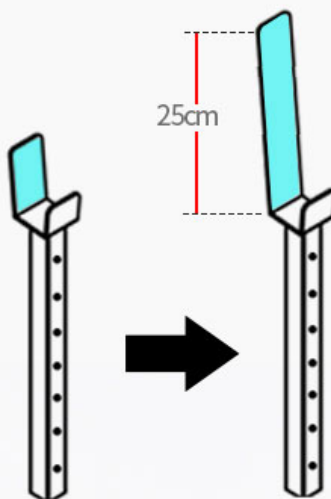

OPTIMA MULTI-FUNCTION FOLDABLE BENCH PRESS

SKU: BK-3011

OPTIMA MULTI-FUNCTION FOLDABLE BENCH PRESS

ADJUSTABLE INCLINE ANGLE

ARM CURL + LEG CURL / EXTENSION

**SPACE SAVING
FOLDS AND UNFOLDS EASILY**

1

**WIDE SPACE OF 115CM
IN THE MIDDLE SUITABLE
FOR MOST WORKOUT**

2

25CM LONG BACKING FOR BARBELL HOLDER EASIER TO RACK BACK BARELL

거치대 후면이
새롭게 업그레이드

3

**HEIGHT ADJUSTABLE
BARBELL HOLDER
CATER TO VARIOUS WORKOUT**

4

**BARBELL HOLDER REVERSIBLE
TO PERFORM EXERCISE AT
THE BACK OF THE BENCH:
SQUATS / STANDING SHOULDER**

SEATED SHOULDER PRESS

BARBELL SQUATS

5

**150KG MAX LOAD FOR
FRONT WEIGHT PLATE
ATTACHMENT**

6

REMOVABLE ARM CURL ATTACHMENT

DOES NOT BLOCK LEG MOVEMENT WHILE PERFORMING LEG CURL / EXTENSION

7