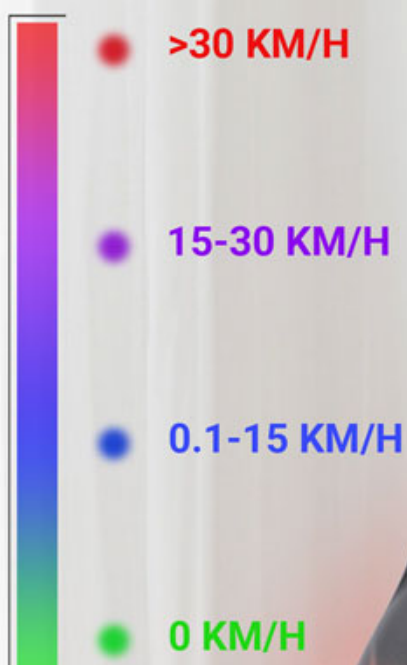

INTELLIGENT PHOTOSENSITIVE

dynamic ride