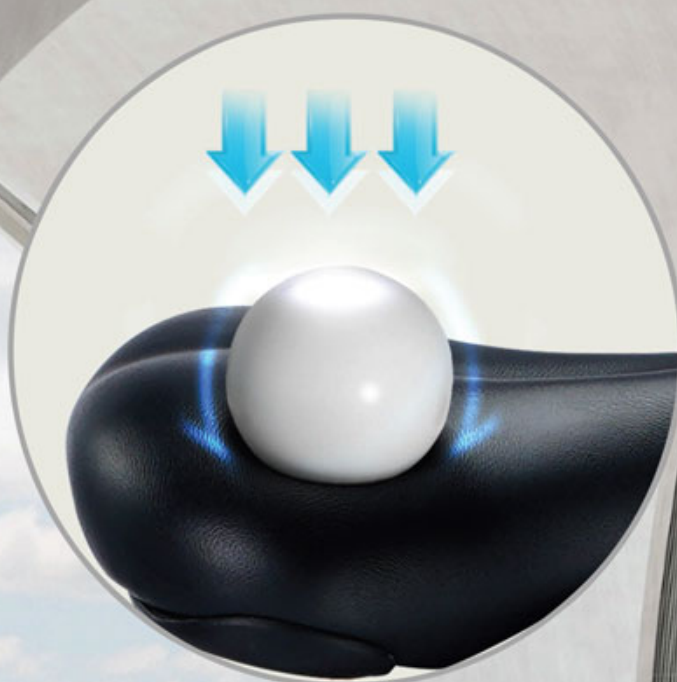

SHUA B5 SPIN BIKE

SKU: SH-B596

PRODUCT
DESCRIPTION

The Shua B5 spin bike provides smooth riding with easy control of resistance with simply turning of the speed dial.

- Fully covered body is safer and reduces maintenance needed
- Easy adjustment of resistance with display that shows the level
 - Tablet holder
 - Adjustable seat and handle position
 - Chinese version
- Need to be powered by power socket for display and resistance adjustment

HOME USE SPINNING BIKE

SH-B596

Defining Highway Level
Experience

FASHIONABLE JOG DIAL

One-key resistance adjustment

BLUETOOTH

RESISTANCE

SPEED

CADENCE

SHUA

INTELLIGENT PHOTOSENSITIVE

dynamic ride

ERGONOMIC DESIGN AIR-PERMEABLE CUSHION

With high resilience material
Comfortable even on long rides

PROFESSIONAL FULL PACKAGE REAR FLYWHEEL DESIGN

Magnetic control noise reduction
does not disturb neighbors

30DB
Flip book

40DB
Ride bike

50DB
Library

60DB
Office

1
Flat riding, warm up

SIT

2
Jump and climb, strengthen the lower limbs

JUMP