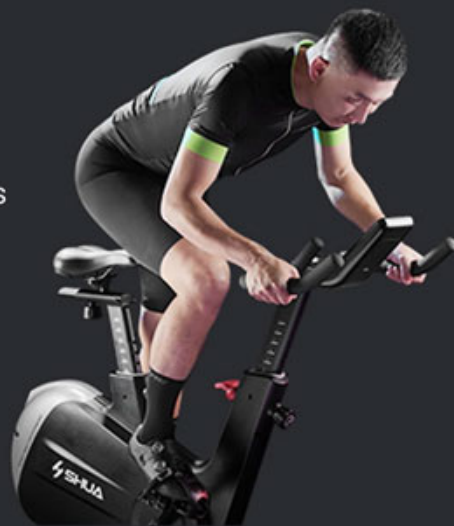

# SHUA B5 SPIN BIKE

SKU: SH-B596

---

PRODUCT  
DESCRIPTION

The Shua B5 spin bike provides smooth riding with easy control of resistance with simply turning of the speed dial.

- Fully covered body is safer and reduces maintenance needed
- Easy adjustment of resistance with display that shows the level
  - Tablet holder
  - Adjustable seat and handle position
  - Chinese version
- Need to be powered by power socket for display and resistance adjustment

## INTELLIGENT PHOTOSENSITIVE

dynamic ride

## PROFESSIONAL FULL PACKAGE REAR FLYWHEEL DESIGN

Magnetic control noise reduction  
does not disturb neighbors

30DB  
Flip book

40DB  
Ride bike

50DB  
Library

60DB  
Office

1

Flat riding, warm up

SIT

2

Jump and climb, strengthen the lower limbs

JUMP

3

Sprint, core training

RUN

ADDITIONAL  
INFORMATION