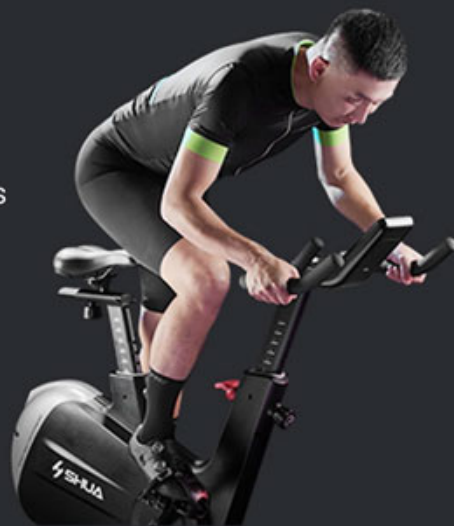

SHUA B5 SPIN BIKE

SKU: SH-B596

PRODUCT
DESCRIPTION

The Shua B5 spin bike provides smooth riding with easy control of resistance with simply turning of the speed dial.

- Fully covered body is safer and reduces maintenance needed
- Easy adjustment of resistance with display that shows the level
 - Tablet holder
 - Adjustable seat and handle position
 - Chinese version
- Need to be powered by power socket for display and resistance adjustment

HOME USE SPINNING BIKE

SH-B596

Defining Highway Level
Experience

FASHIONABLE JOG DIAL

One-key resistance adjustment

SHUA

INTELLIGENT PHOTOSENSITIVE

dynamic ride

ERGONOMIC DESIGN AIR-PERMEABLE CUSHION

With high resilience material
Comfortable even on long rides

PROFESSIONAL FULL PACKAGE REAR FLYWHEEL DESIGN

Magnetic control noise reduction
does not disturb neighbors

- 30DB
Flip book
- 40DB
Ride bike
- 50DB
Library
- 60DB
Office

1

Flat riding, warm up

SIT

2

Jump and climb, strengthen the lower limbs

JUMP

3