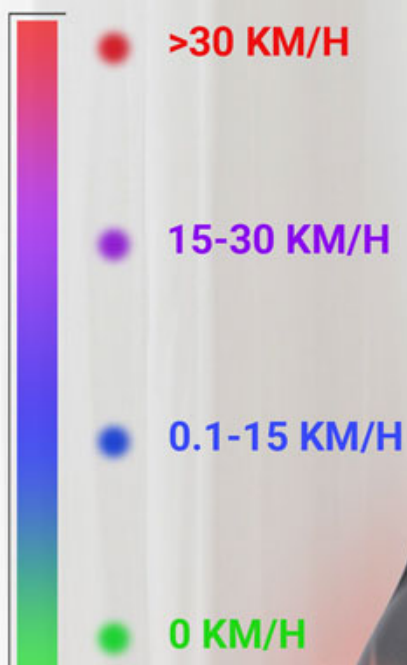

SHUA B5 SPIN BIKE

SKU: SH-B596

PRODUCT
DESCRIPTION

The Shua B5 spin bike provides smooth riding with easy control of resistance with simply turning of the speed dial.

- Fully covered body is safer and reduces maintenance needed
- Easy adjustment of resistance with display that shows the level
 - Tablet holder
 - Adjustable seat and handle position
 - Chinese version
- Need to be powered by power socket for display and resistance adjustment

HOME USE SPINNING BIKE

SH-B596

Defining Highway Level
Experience

FASHIONABLE JOG DIAL

One-key resistance adjustment

SHUA

INTELLIGENT PHOTOSENSITIVE

dynamic ride