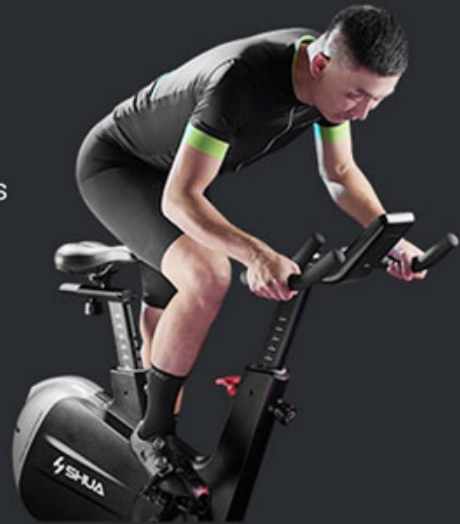

2

Jump and climb, strengthen the lower limbs

JUMP