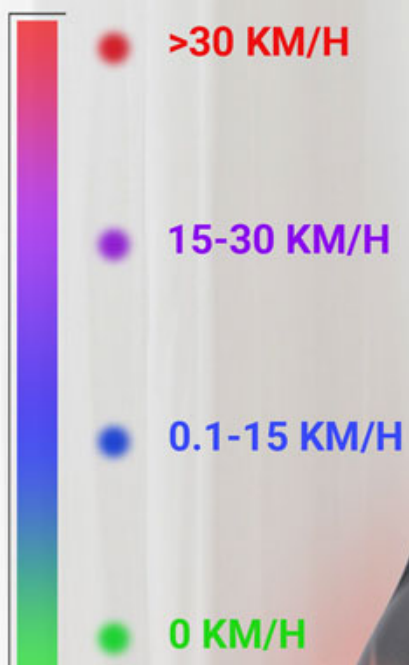

INTELLIGENT PHOTOSENSITIVE

dynamic ride