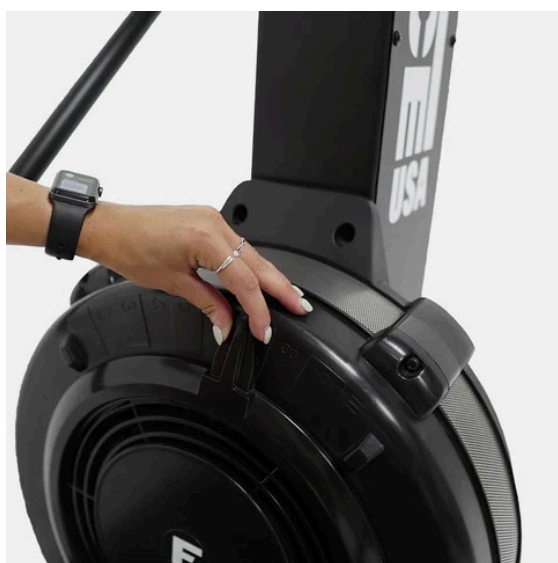

### THE LATEST AND GREATEST SKI TRAINER

Force USA has designed and engineered a durable, commercial-grade Ski Trainer that's perfect for anyone looking to boost their strength and fitness from the comfort of home.

By simulating the movement of cross-country this low-impact machine gives you a full-body cardio workout, helping to burn serious calories and fat while toning muscles. It's also ideal for anyone looking to reduce wear and tear on their joints.

### 10 ADJUSTABLE RESISTANCE SETTINGS

The clever flywheel technology in your Force USA® Ski Trainer includes 10 resistance levels to easily change your workout intensity. The in-built air dampener controls the volume of air moved by the vanes of the rotating flywheel - so the harder you pull, the harder the resistance is.

## 5 MORE REASONS THIS SKI TRAINER IS FOR YOU

1. Commercial lightweight drive cord delivers a smooth response on every ski pull.
2. Slip and sweat resistant base offer awesome grip so you can maintain perfect form.
3. Grip and go with ergonomic, moisture resistant strapless handles that are super comfortable.
4. Elite Performance Monitor with Bluetooth connectivity helps you keep track of strokes per minute, time, distance, cycle, calories and watts.
5. Front transport wheels allow for easy portability around your home or studio gym.