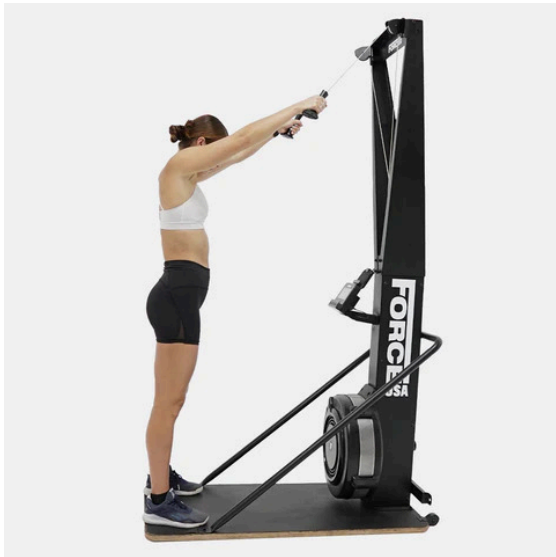

By simulating the movement of cross-country this low-impact machine gives you a full-body cardio workout, helping to burn serious calories and fat while toning muscles. It's also ideal for anyone looking to reduce wear and tear on their joints.

### 10 ADJUSTABLE RESISTANCE SETTINGS

The clever flywheel technology in your Force USA® Ski Trainer includes 10 resistance levels to easily change your workout intensity. The in-built air dampener controls the volume of air moved by the vanes of the rotating flywheel - so the harder you pull, the harder the resistance is.

## 5 MORE REASONS THIS SKI TRAINER IS FOR YOU

1. Commercial lightweight drive cord delivers a smooth response on every ski pull.
2. Slip and sweat resistant base offer awesome grip so you can maintain perfect form.
3. Grip and go with ergonomic, moisture resistant strapless handles that are super comfortable.
4. Elite Performance Monitor with Bluetooth connectivity helps you keep track of strokes per minute, time, distance, cycle, calories and watts.
5. Front transport wheels allow for easy portability around your home or studio gym.

## COMPACT, SPACE-SAVING DESIGN

Perfect for anyone who has a garage, apartment or studio gym set up, this Ski Trainer has a compact footprint (D: 120cm / W:59cm) that can be easily wall mounted. The maximum height on the machine is 214cm, so be sure to double-check your ceilings!