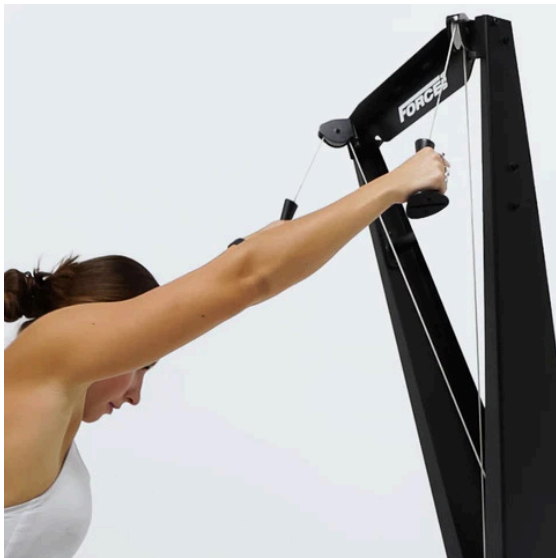

TESTED BY ELITE ATHLETES AND TRAINERS

The Force USA research and development team consists of athletes and trainers who rigorously test every piece of equipment. Relentless quality testing means Force USA is constantly elevating its products like the incredible Ski Trainer so you can reach your strength and fitness goals sooner.