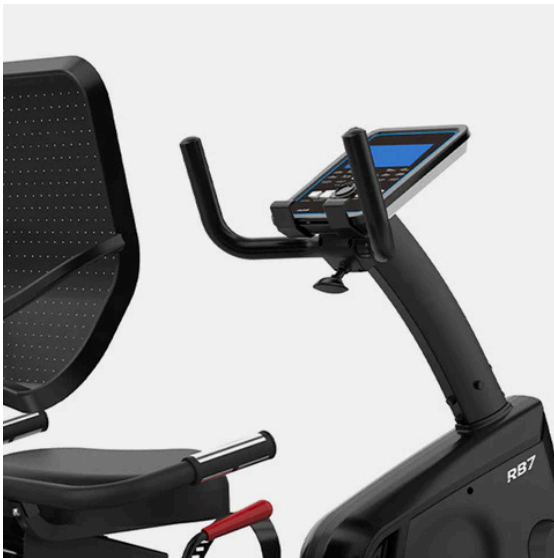

### DESIGNED FOR COMFORT

Stay cool and comfortable when you work out with our ergonomic seat design. Designed with high-quality EVA foam padding, the RB7 seat will support your back fully and reduce pressure on your joints. Featuring a strong, mesh backrest for excellent airflow to keep you cool during tough workouts.

### 32 RESISTANCE LEVELS

Get complete control over your workout with 32 adjustable modes of resistance to suit your fitness level. Equipped with a 9kg flywheel with a 3-piece forged crank system, the Freeform RB7 is designed for optimum tension and resistance for all types of workouts.

## BLUETOOTH CONNECTIVITY

Keep every workout interesting with 12 preset training programs to give variation to your rides and maximise your training sessions so that you can rapidly reach your fitness goals. Use the Bluetooth connectivity to join a global community as you ride with the Kinomap or iConsole app which allows you to ride along with live-action videos from around the globe.

## STAY ENTERTAINED WHILE YOU TRAIN

Enjoy your workout while keeping up-to-date with your favourite tv shows, movies and programs. Simply place your tablet, phone or handheld device on the built-in stand. The entertainment support allows you to position and secure your phone or tablet to the console, ensuring an optimal view from your riding position.