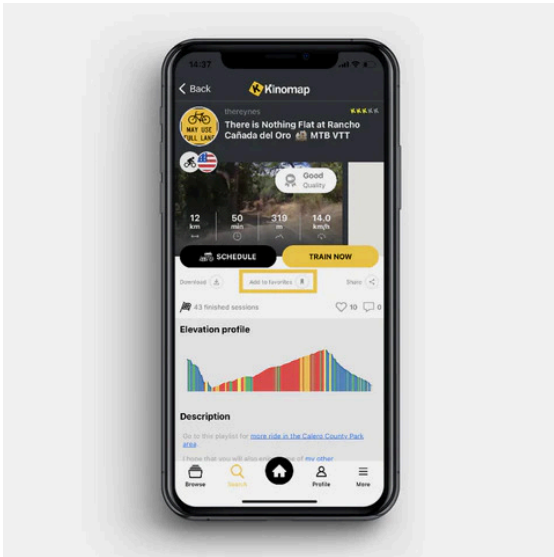

### DESIGNED FOR COMFORT

Stay cool and comfortable when you work out with our ergonomic seat design. Designed with high-quality EVA foam padding, the RB7 seat will support your back fully and reduce pressure on your joints. Featuring a strong, mesh backrest for excellent airflow to keep you cool during tough workouts.

### 32 RESISTANCE LEVELS

Get complete control over your workout with 32 adjustable modes of resistance to suit your fitness level. Equipped with a 9kg flywheel with a 3-piece forged crank system, the Freeform RB7 is designed for optimum tension and resistance for all types of workouts.

## BLUETOOTH CONNECTIVITY

Keep every workout interesting with 12 preset training programs to give variation to your rides and maximise your training sessions so that you can rapidly reach your fitness goals. Use the Bluetooth connectivity to join a global community as you ride with the Kinomap or iConsole app which allows you to ride along with live-action videos from around the globe.