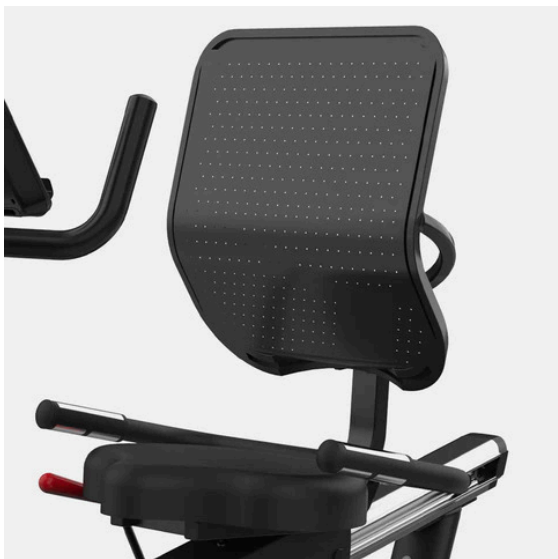

# FREEFORM CARDIO RB7 RECUMBENT BIKE

SKU: FF-RB7

### DESIGNED FOR COMFORT

Stay cool and comfortable when you work out with our ergonomic seat design. Designed with high-quality EVA foam padding, the RB7 seat will support your back fully and reduce pressure on your joints. Featuring a strong, mesh backrest for excellent airflow to keep you cool during tough workouts.

### 32 RESISTANCE LEVELS

Get complete control over your workout with 32 adjustable modes of resistance to suit your fitness level. Equipped with a 9kg flywheel with a 3-piece forged crank system, the Freeform RB7 is designed for optimum tension and resistance for all types of workouts.

## STAY ENTERTAINED WHILE YOU TRAIN

Enjoy your workout while keeping up-to-date with your favourite tv shows, movies and programs. Simply place your tablet, phone or handheld device on the built-in stand. The entertainment support allows you to position and secure your phone or tablet to the console, ensuring an optimal view from your riding position.