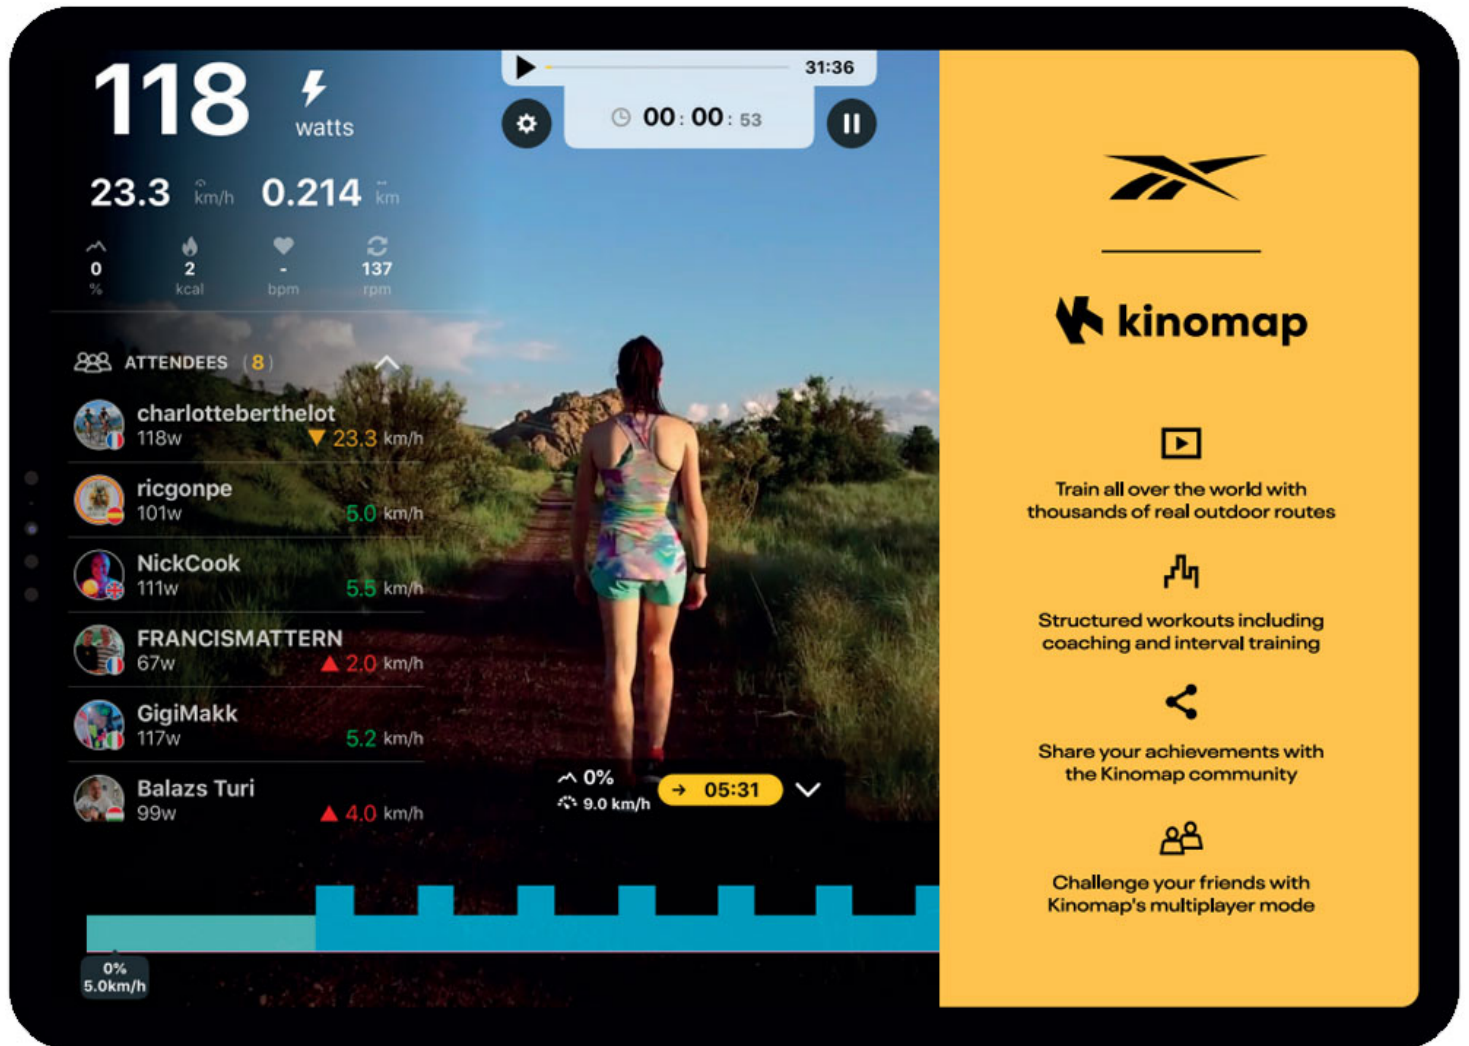

LARGE RUNNING SURFACE

Very spacious running area suitable for all runners - 152 (L) x 52 (W) cm.

A close-up, low-angle shot of the side panel of a white running machine. The panel is smooth and has the text "SUBLITE cushioning" printed on it. The word "SUBLITE" is in a large, bold, black sans-serif font, with "LITE" in red. Below it, the word "cushioning" is in a smaller, black, lowercase sans-serif font. The machine is on a dark, reflective surface, and the background is a plain, light-colored wall.

SUBLITE
cushioning

SUBLITE CUSHIONING

Sublite Cushioning helps reduce the impact of each stride for comfort and performance. Orthopaedic running belt further cushions the running surface to help sensitive joints

ANTI SLIP SIDE RAIL

Large anti slip foot pads prevent accident by allowing users to get out of the treadmill safely.

18% INCLINE CONTROLS

Reduce impact on your joints and burn more calories with incline training. Take the deck up to 18 percent incline with just the touch of a button.