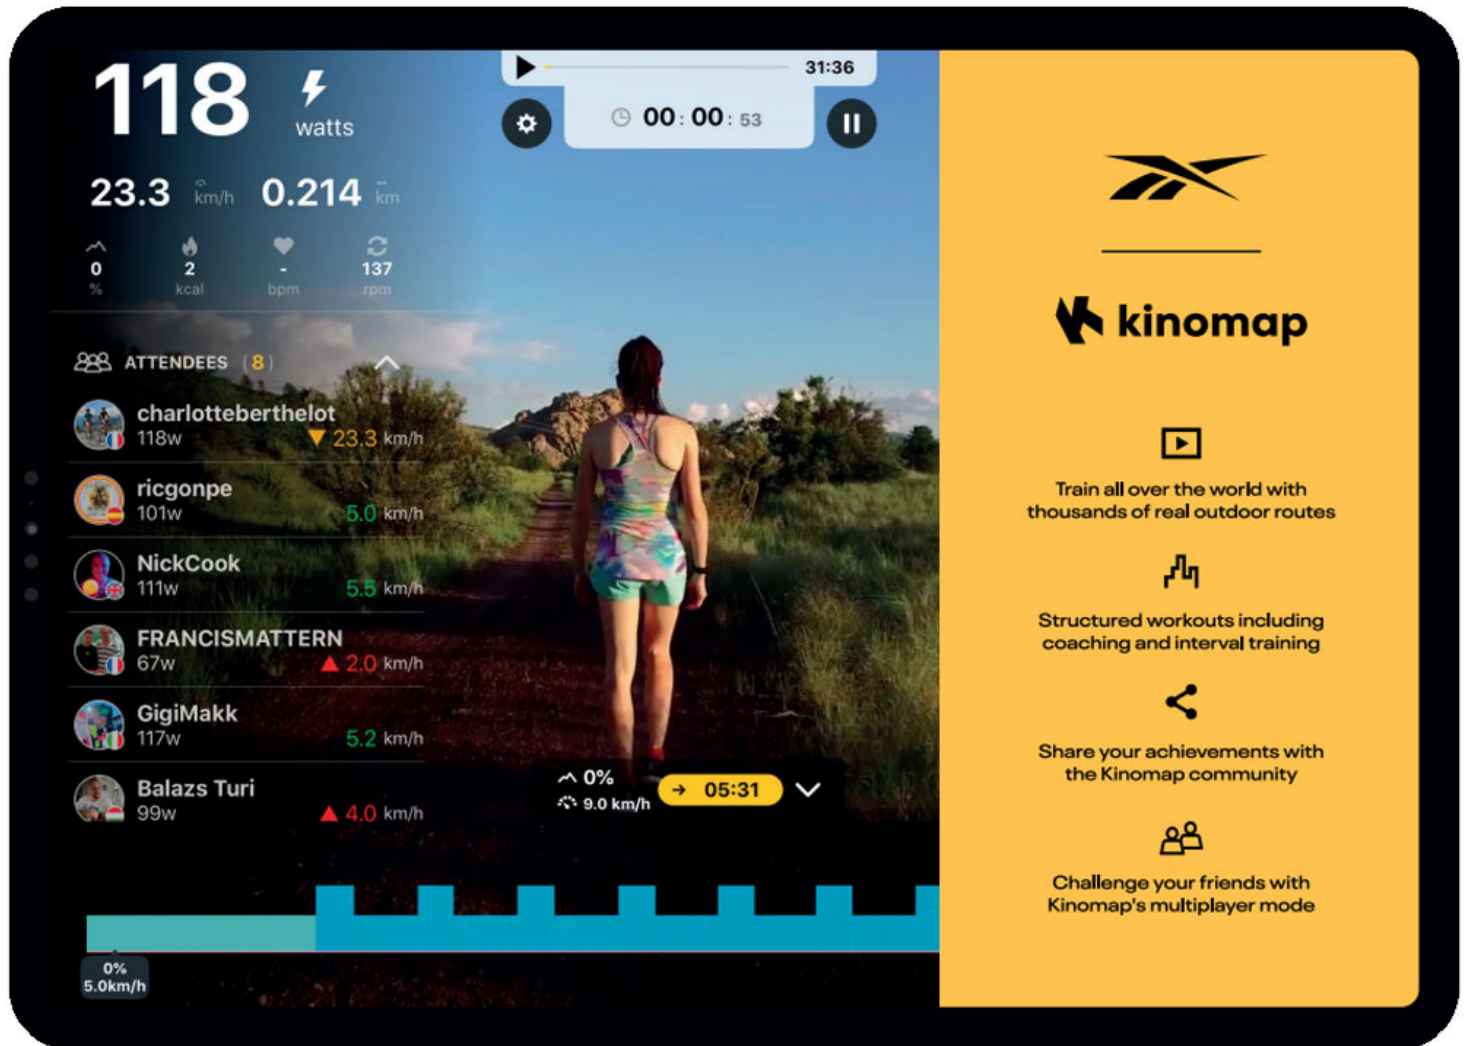

LARGE RUNNING SURFACE

Very spacious running area suitable for all runners - 152 (L) x 52 (W) cm.

SUBLITE
cushioning

SUBLITE CUSHIONING

Sublite Cushioning helps reduce the impact of each stride for comfort and performance. Orthopaedic running belt further cushions the running surface to help sensitive joints

ANTI SLIP SIDE RAIL

Large anti slip foot pads prevent accident by allowing users to get out of the treadmill safely.

18% INCLINE CONTROLS

Reduce impact on your joints and burn more calories with incline training. Take the deck up to 18 percent incline with just the touch of a button.