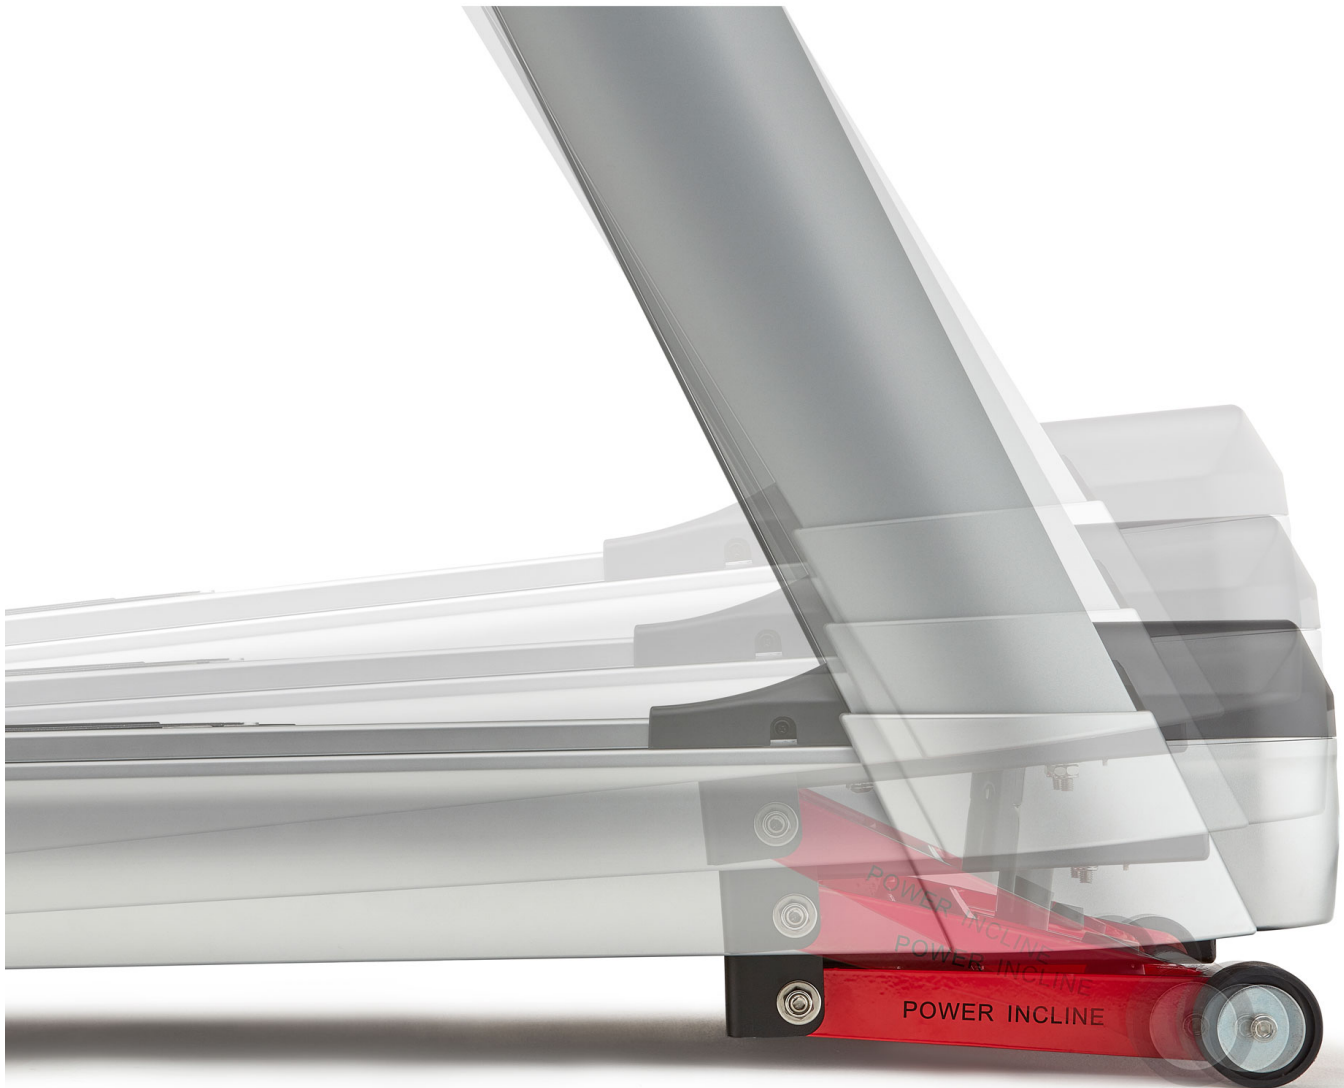

LARGE RUNNING SURFACE

Very spacious running area suitable for all runners - 152 (L) x 52 (W) cm.

A close-up, low-angle shot of the side panel of a white running machine. The panel is smooth and has the text "SUBLITE cushioning" printed on it. The word "SUBLITE" is in a large, bold, black sans-serif font, with "LITE" in red. Below it, the word "cushioning" is in a smaller, black, lowercase sans-serif font. The machine is on a dark, reflective surface, and the background is a plain, light-colored wall.

SUBLITE
cushioning

SUBLITE CUSHIONING

Sublite Cushioning helps reduce the impact of each stride for comfort and performance. Orthopaedic running belt further cushions the running surface to help sensitive joints

ANTI SLIP SIDE RAIL

Large anti slip foot pads prevent accident by allowing users to get out of the treadmill safely.

18% INCLINE CONTROLS

Reduce impact on your joints and burn more calories with incline training. Take the deck up to 18 percent incline with just the touch of a button.

ORTHOPAEDIC RUNNING BELT WITH RUBBER FOOT PLATES

LARGE 152 (L) X 52 (W) CM RUNNING AREA

For a larger range of running strides

INTEGRATED HAND-PULSE SENSORS

For live heart rate monitoring

SUBLITE CUSHIONING TECHNOLOGY