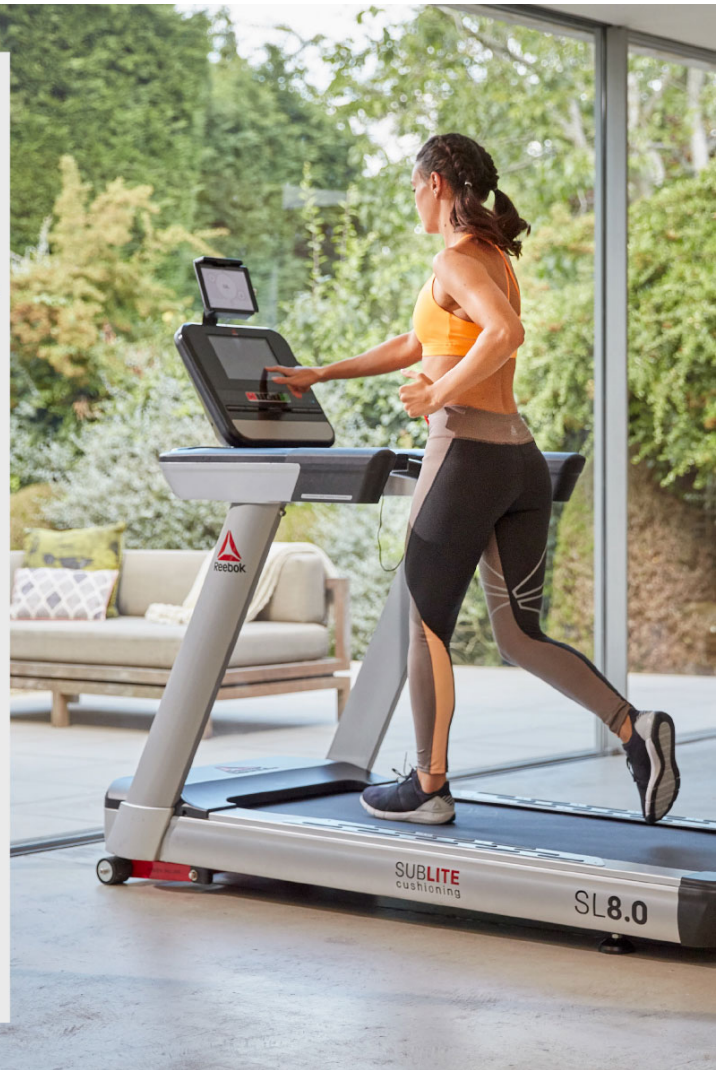

### SL8.0 TREADMILL (AC) BLUETOOTH

Designed for more advanced cardio workouts, the Reebok SL8.0 bridges the gap between gym and home exercise. Compared to traditional DC treadmills the SL8.0's 4HP AC motor is more powerful and reliable; allowing you to increase the intensity and duration of your training.

Featuring a 10.1" touchscreen display, the InterAct Console provides in-depth feedback and programmes for total performance. The internet enabled system also features apps such as Netflix, Facebook and YouTube; with 5W speakers to play your music and videos aloud.

4 HP Motor - 20 KPH Max. Speed

10.1" TFT Touchscreen

18 Power Incline Levels

Quick Speed & Incline Keys

SubLite Cushioning Technology

MP3 Input with 5W Speakers

## **ANTI SLIP SIDE RAIL**

Large anti slip foot pads prevent accident by allowing users to get out of the treadmill safely.