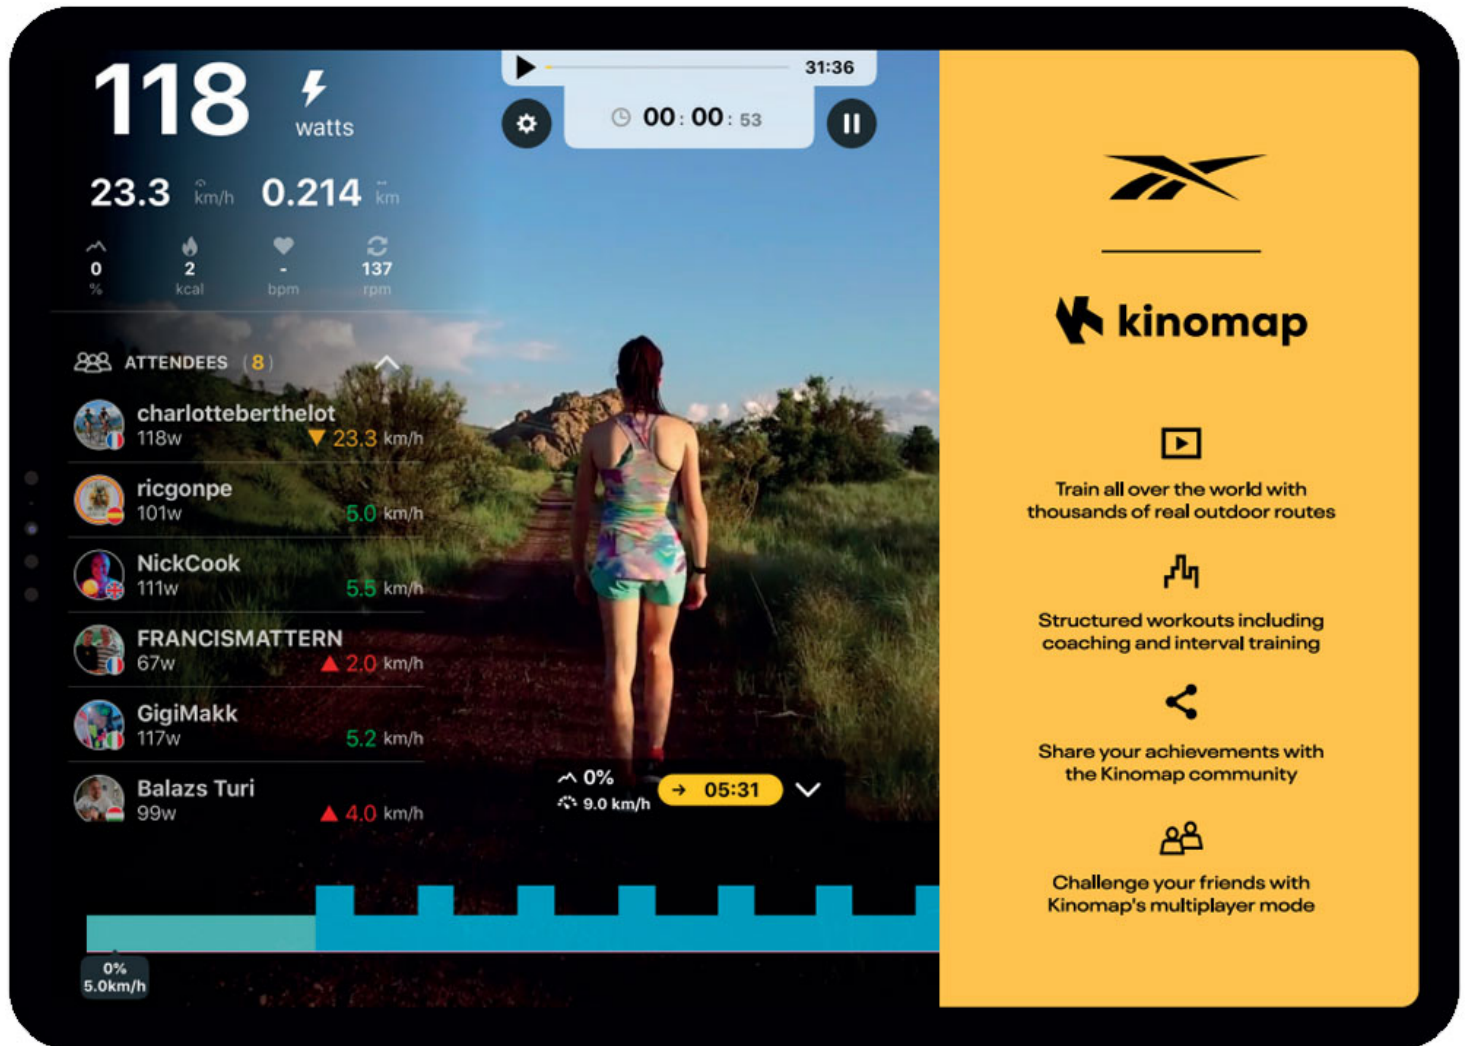

BLUETOOTH ENABLED TECH

Kinomap compatible - run real-world routes, challenge your friends and analyse workouts.

Reebok App - track and monitor your training, recording key stats such as distance covered, calories burned and average pace for both live feedback and post-workout analysis.