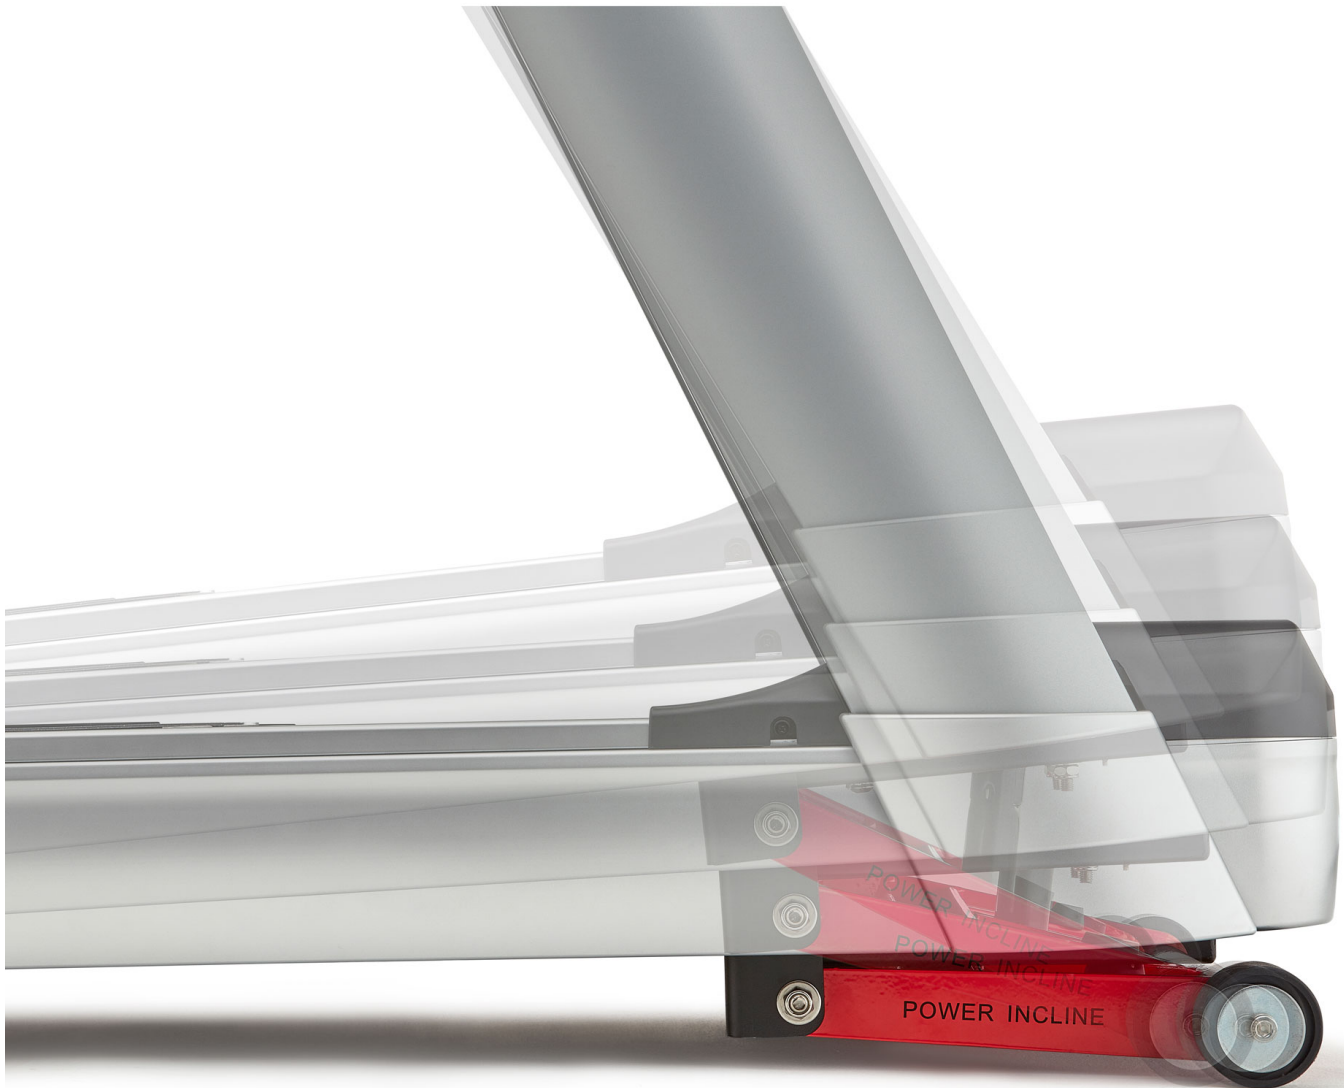

## LARGE RUNNING SURFACE

Very spacious running area suitable for all runners - 152 (L) x 52 (W) cm.

## **ANTI SLIP SIDE RAIL**

Large anti slip foot pads prevent accident by allowing users to get out of the treadmill safely.