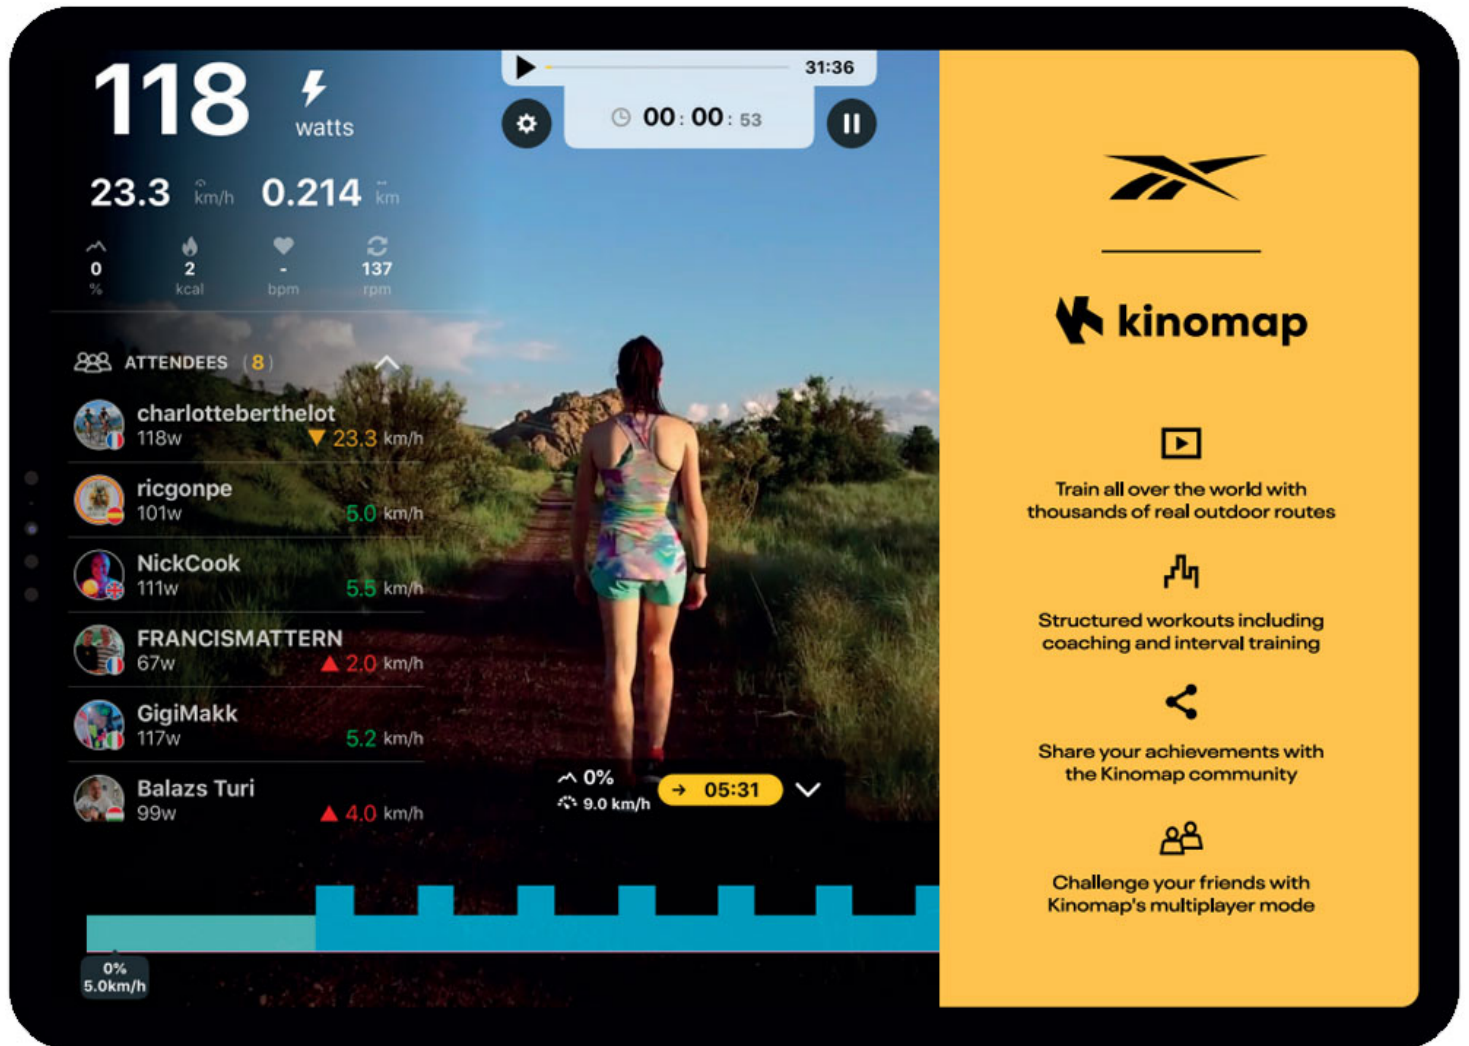

LARGE RUNNING SURFACE

Very spacious running area suitable for all runners - 152 (L) x 52 (W) cm.

SUBLITE CUSHIONING

Sublite Cushioning helps reduce the impact of each stride for comfort and performance. Orthopaedic running belt further cushions the running surface to help sensitive joints

ANTI SLIP SIDE RAIL

Large anti slip foot pads prevent accident by allowing users to get out of the treadmill safely.

18% INCLINE CONTROLS

Reduce impact on your joints and burn more calories with incline training. Take the deck up to 18 percent incline with just the touch of a button.