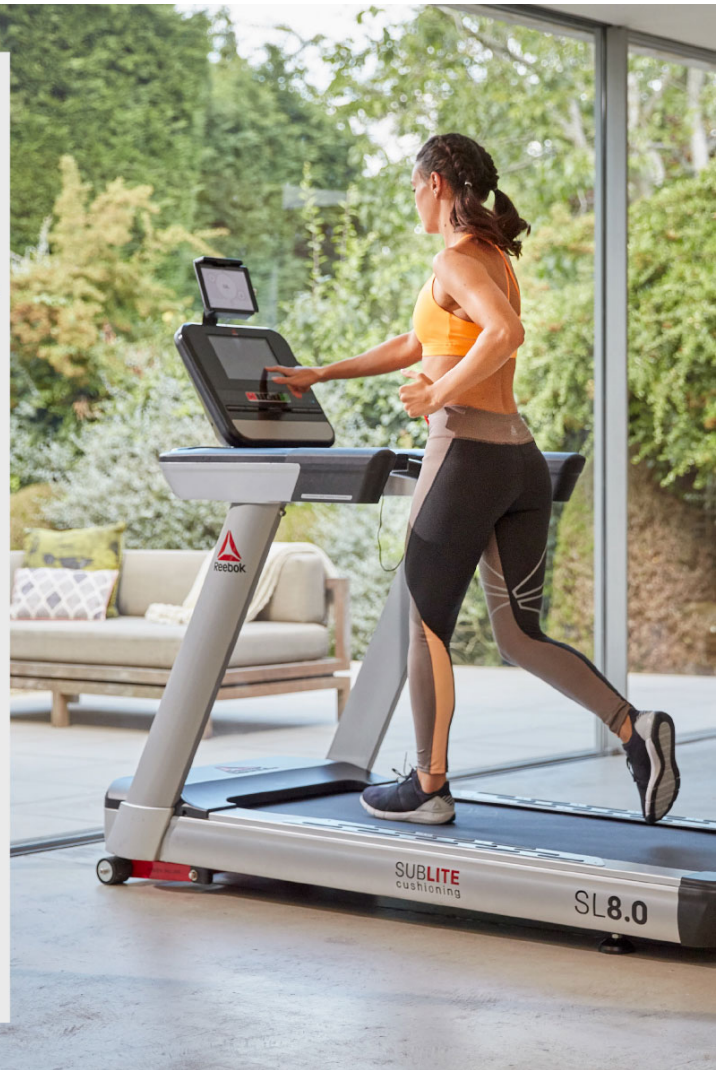

REEBOK SL8.0 AC LIGHT COMMERCIAL TREADMILL

SKU: RVSL-10821-AC

PRODUCT DESCRIPTION

SL8.0 TREADMILL (AC) BLUETOOTH

Designed for more advanced cardio workouts, the Reebok SL8.0 bridges the gap between gym and home exercise. Compared to traditional DC treadmills the SL8.0's 4HP AC motor is more powerful and reliable; allowing you to increase the intensity and duration of your training.

Featuring a 10.1" touchscreen display, the InterAct Console provides in-depth feedback and programmes for total performance. The internet enabled system also features apps such as Netflix, Facebook and YouTube; with 5W speakers to play your music and videos aloud.

4 HP Motor - 20 KPH Max. Speed

10.1" TFT Touchscreen

18 Power Incline Levels

Quick Speed & Incline Keys

SubLite Cushioning Technology

MP3 Input with 5W Speakers

Touchscreen with Entertainment

Entertainment Apps: Netflix, YouTube, Prime Video, Spotify, Facebook, Twitter and Chrome.

LARGE RUNNING SURFACE

Very spacious running area suitable for all runners - 152 (L) x 52 (W) cm.

SUBLITE CUSHIONING

Sublite Cushioning helps reduce the impact of each stride for comfort and performance. Orthopaedic running belt further cushions the running surface to help sensitive joints