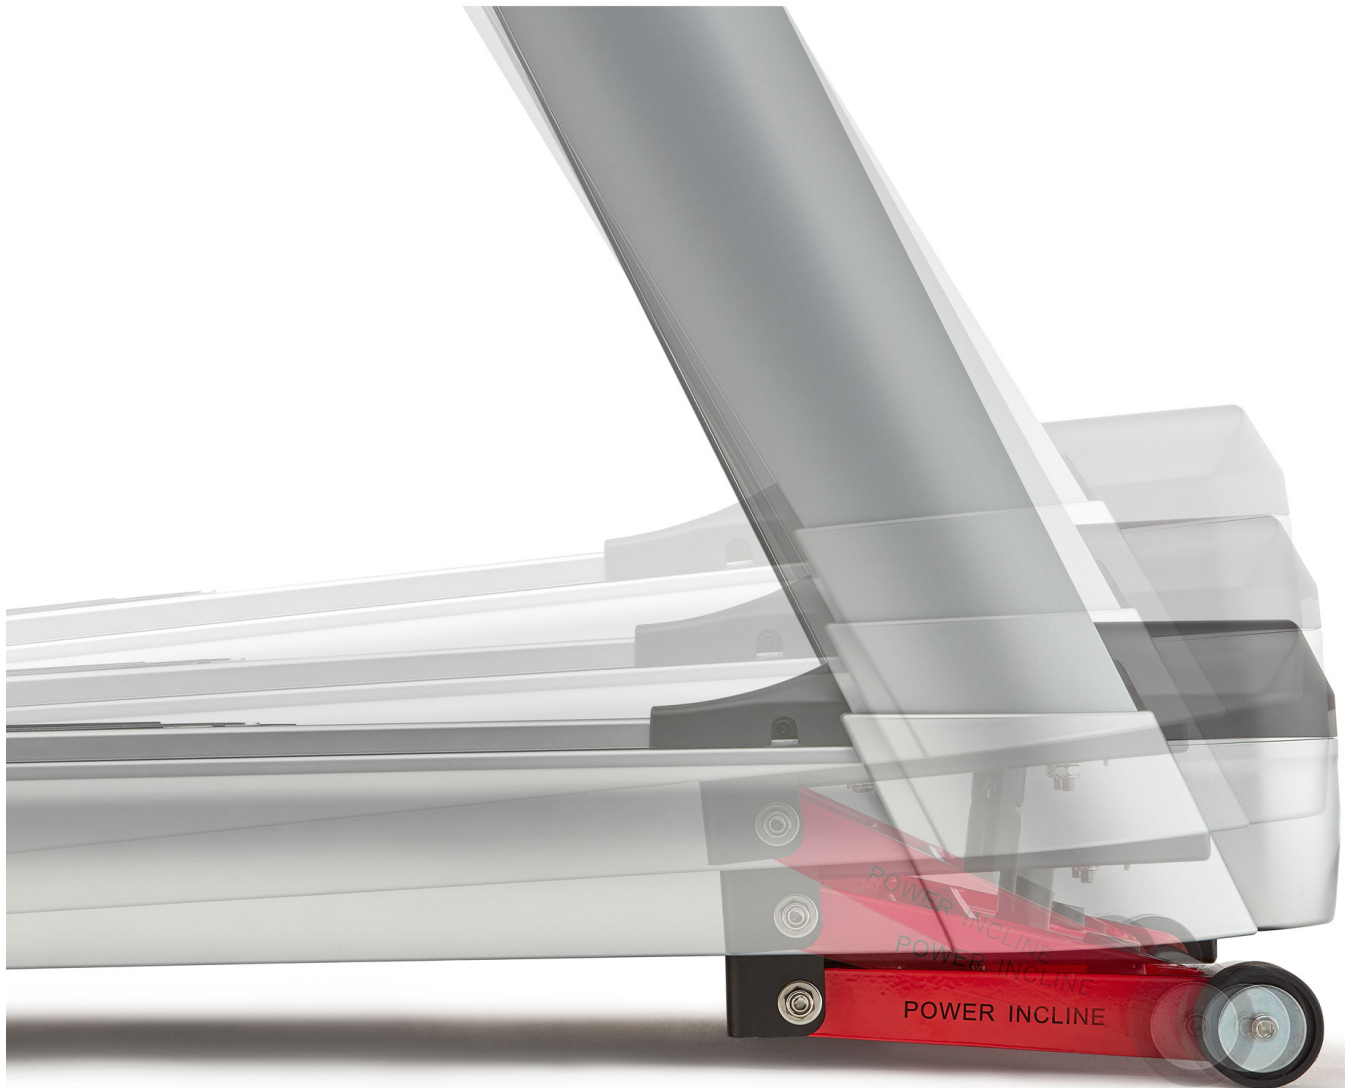

REEBOK SL8.0 AC LIGHT COMMERCIAL TREADMILL

SKU: RVSL-10821-AC

PRODUCT DESCRIPTION

SL8.0 TREADMILL (AC) BLUETOOTH

Designed for more advanced cardio workouts, the Reebok SL8.0 bridges the gap between gym and home exercise. Compared to traditional DC treadmills the SL8.0's 4HP AC motor is more powerful and reliable; allowing you to increase the intensity and duration of your training.

LARGE RUNNING SURFACE

Very spacious running area suitable for all runners - 152 (L) x 52 (W) cm.

SUBLITE
cushioning

SUBLITE CUSHIONING

Sublite Cushioning helps reduce the impact of each stride for comfort and performance. Orthopaedic running belt further cushions the running surface to help sensitive joints

ANTI SLIP SIDE RAIL

Large anti slip foot pads prevent accident by allowing users to get out of the treadmill safely.

18% INCLINE CONTROLS

Reduce impact on your joints and burn more calories with incline training. Take the deck up to 18 percent incline with just the touch of a button.

ORTHOPAEDIC RUNNING BELT WITH RUBBER FOOT PLATES

LARGE 152 (L) X 52 (W) CM RUNNING AREA

For a larger range of running strides

INTEGRATED HAND-PULSE SENSORS

For live heart rate monitoring

SUBLITE CUSHIONING TECHNOLOGY