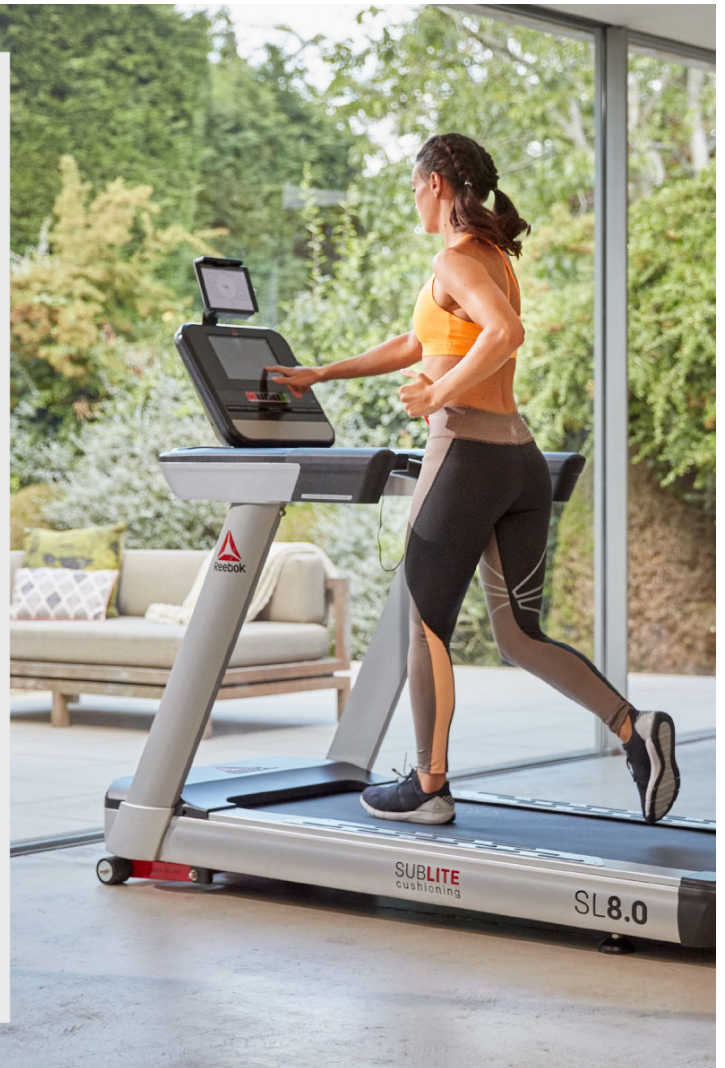

REEBOK SL8.0 AC LIGHT COMMERCIAL TREADMILL

SKU: RVSL-10821-AC

PRODUCT DESCRIPTION

SL8.0 TREADMILL (AC) BLUETOOTH

Designed for more advanced cardio workouts, the Reebok SL8.0 bridges the gap between gym and home exercise. Compared to traditional DC treadmills the SL8.0's 4HP AC motor is more powerful and reliable; allowing you to increase the intensity and duration of your training.

Featuring a 10.1" touchscreen display, the InterAct Console provides in-depth feedback and programmes for total performance. The internet enabled system also features apps such as Netflix, Facebook and YouTube; with 5W speakers to play your music and videos aloud.

4 HP Motor - 20 KPH Max. Speed

10.1" TFT Touchscreen

18 Power Incline Levels

Quick Speed & Incline Keys

SubLite Cushioning Technology

MP3 Input with 5W Speakers

Touchscreen with Entertainment

Entertainment Apps: Netflix, YouTube, Prime Video, Spotify, Facebook, Twitter and Chrome.

LARGE RUNNING SURFACE

Very spacious running area suitable for all runners - 152 (L) x 52 (W) cm.

A close-up, low-angle shot of the side panel of a white running machine. The panel is smooth and has the text "SUBLITE cushioning" printed on it. The word "SUBLITE" is in a large, bold, black sans-serif font, with "LITE" in red. Below it, the word "cushioning" is in a smaller, black, lowercase sans-serif font. The machine is on a dark, reflective surface, and the background is a plain, light-colored wall.