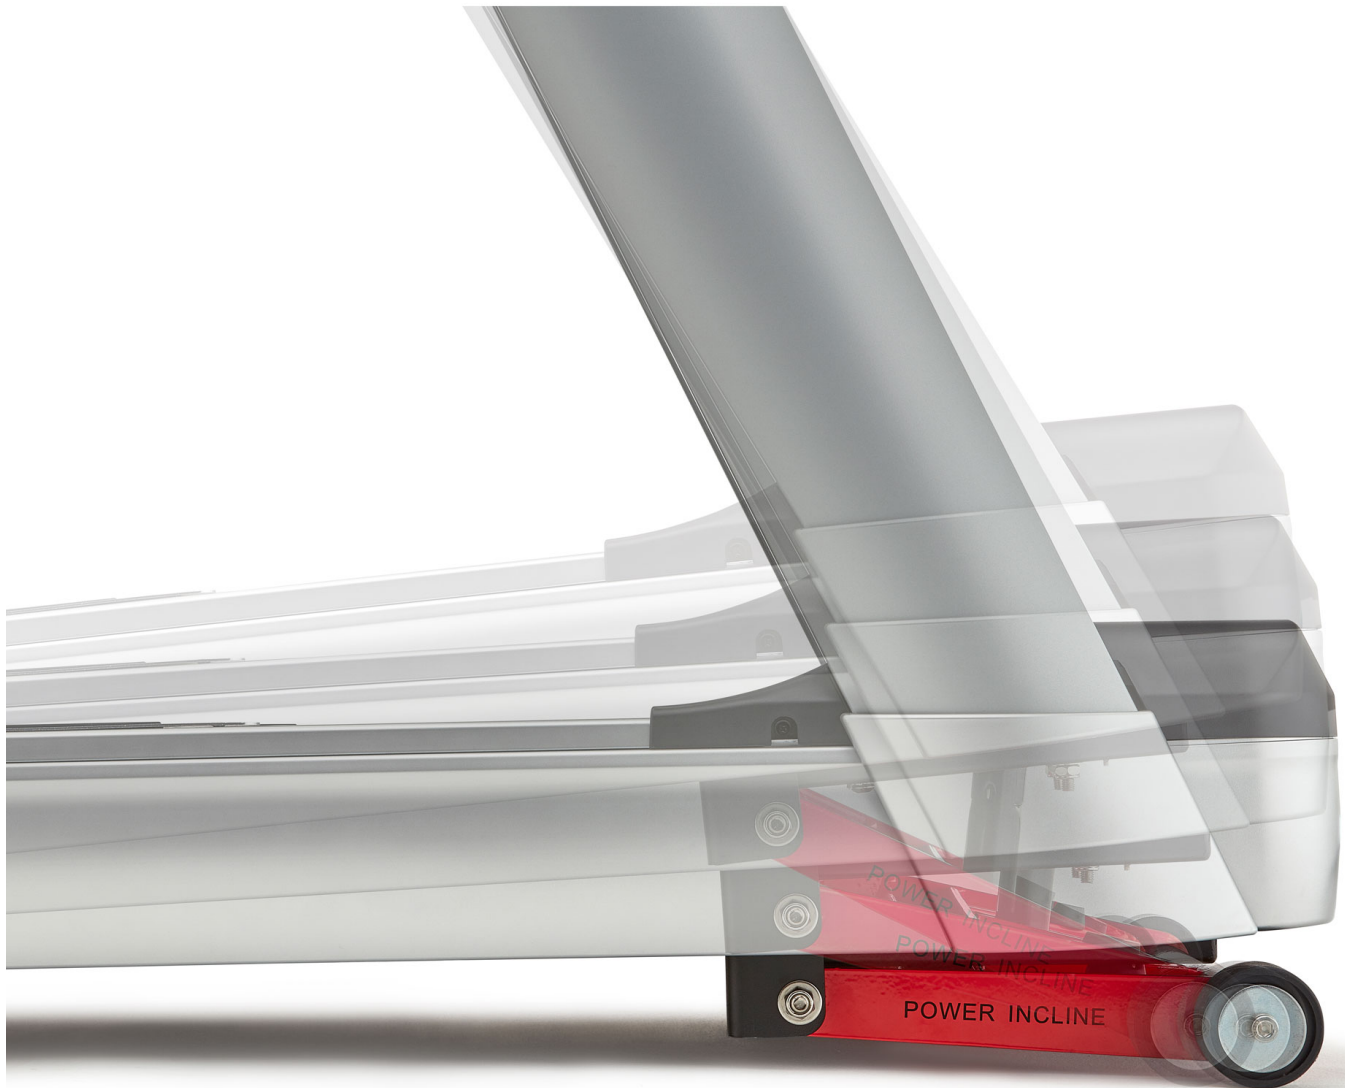

REEBOK SL8.0 AC LIGHT COMMERCIAL TREADMILL

SKU: RVSL-10821-AC

PRODUCT DESCRIPTION

SL8.0 TREADMILL (AC) BLUETOOTH

Designed for more advanced cardio workouts, the Reebok SL8.0 bridges the gap between gym and home exercise. Compared to traditional DC treadmills the SL8.0's 4HP AC motor is more powerful and reliable; allowing you to increase the intensity and duration of your training.

LARGE RUNNING SURFACE

Very spacious running area suitable for all runners - 152 (L) x 52 (W) cm.

SUBLITE CUSHIONING

Sublite Cushioning helps reduce the impact of each stride for comfort and performance. Orthopaedic running belt further cushions the running surface to help sensitive joints

ANTI SLIP SIDE RAIL

Large anti slip foot pads prevent accident by allowing users to get out of the treadmill safely.

18% INCLINE CONTROLS

Reduce impact on your joints and burn more calories with incline training. Take the deck up to 18 percent incline with just the touch of a button.

ORTHOPAEDIC RUNNING BELT WITH RUBBER FOOT PLATES

LARGE 152 (L) X 52 (W) CM RUNNING AREA

For a larger range of running strides

INTEGRATED HAND-PULSE SENSORS

For live heart rate monitoring

SUBLITE CUSHIONING TECHNOLOGY