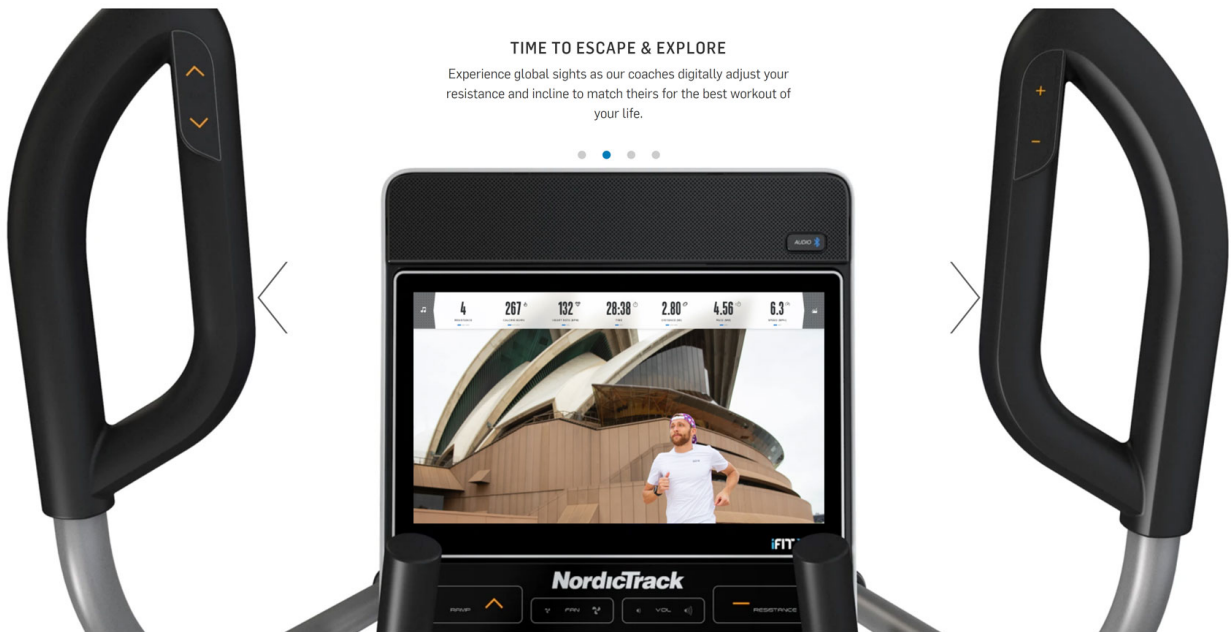

Let Our Trainers Move You

You'll get a one-of-a-kind workout experience as our iFit trainers use Automatic Trainer Control to adjust your cycle's resistance, incline, and decline.

AUTOMATIC TRAINER CONTROL