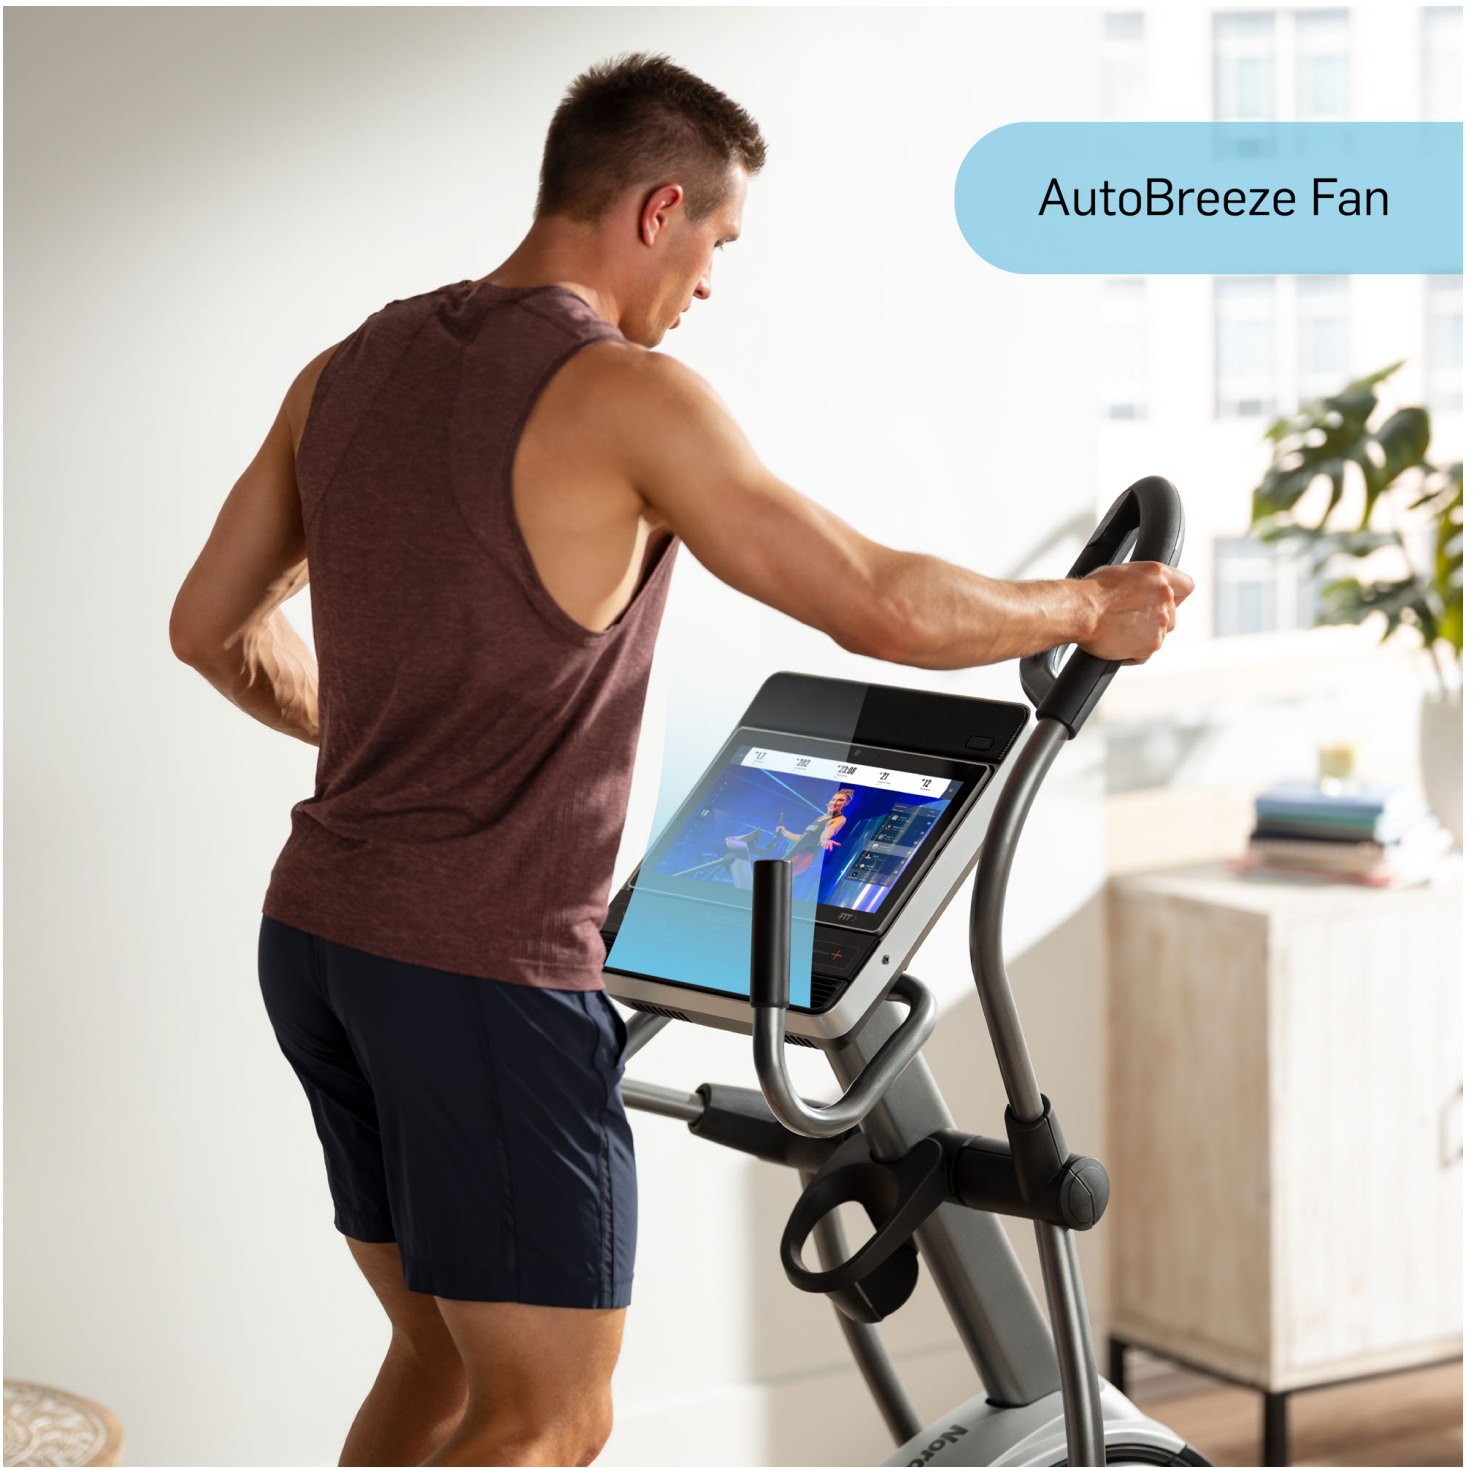

OVERSIZED, CUSHIONED PEDALS

AUTO-ADJUSTING

20% INCLINE

Incredible Comfort

The Commercial 14.9 comes with unmatched comfort features to keep your low-impact workout comfortable through every total-body session.

AUTOBREEZE™ WORKOUT FAN

SOFT TOUCH™ GRIPS

ONE TOUCH® CONTROLS

iFIT 

Stride length
45 cm to 48 cm
(depending on inclination)

AutoBreeze Fan

2 Speaker

Quick touch control

14" Touch screen display

Soft grip touch

Fan

Bottle holder

26 with SMR™ silent magnetic resistance

Adjustable power ramp 0 to +20 degrees

Weight capacity
159 kg

175 cm