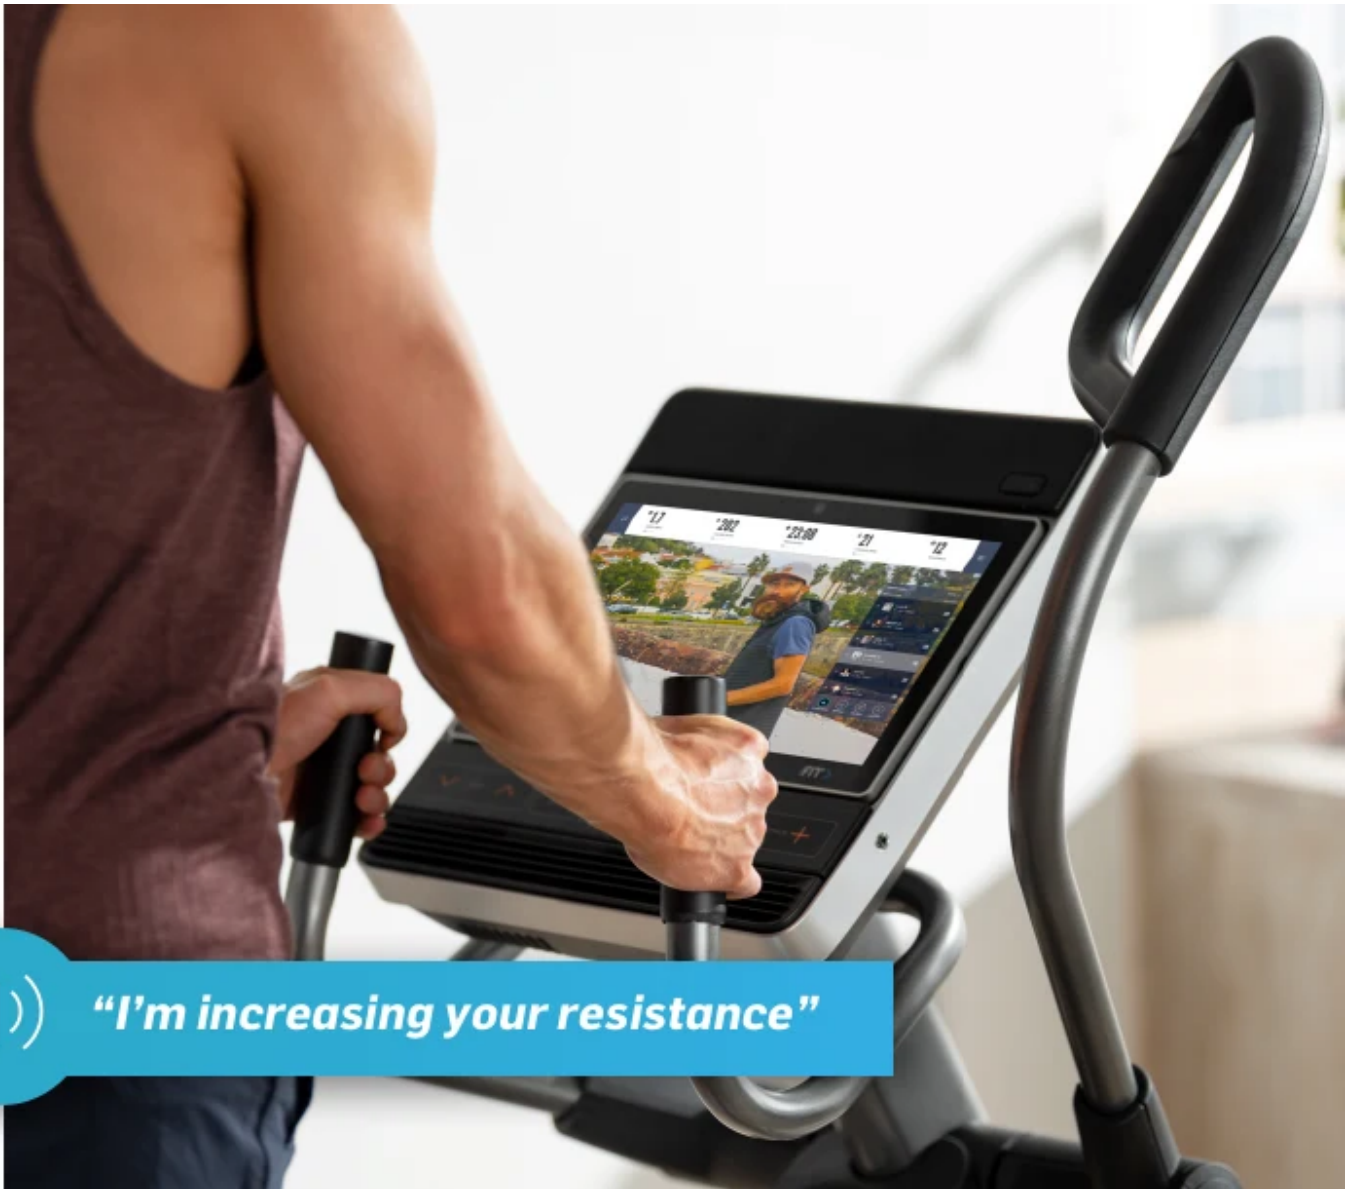

Experience global sights as our coaches digitally adjust your resistance and incline to match theirs for the best workout of your life.

Let Our Trainers Move You

You'll get a one-of-a-kind workout experience as our iFit trainers use Automatic Trainer Control to adjust your cycle's resistance, incline, and decline.

AUTOMATIC TRAINER CONTROL

CYCLE WITH ELITE PERSONAL TRAINERS

GLOBAL WORKOUTS

"I'm increasing your resistance"

Adjustable Stride Length

Using the adjustable ramp and pedals, you can customize your stride length to target specific muscle groups and change up your training.