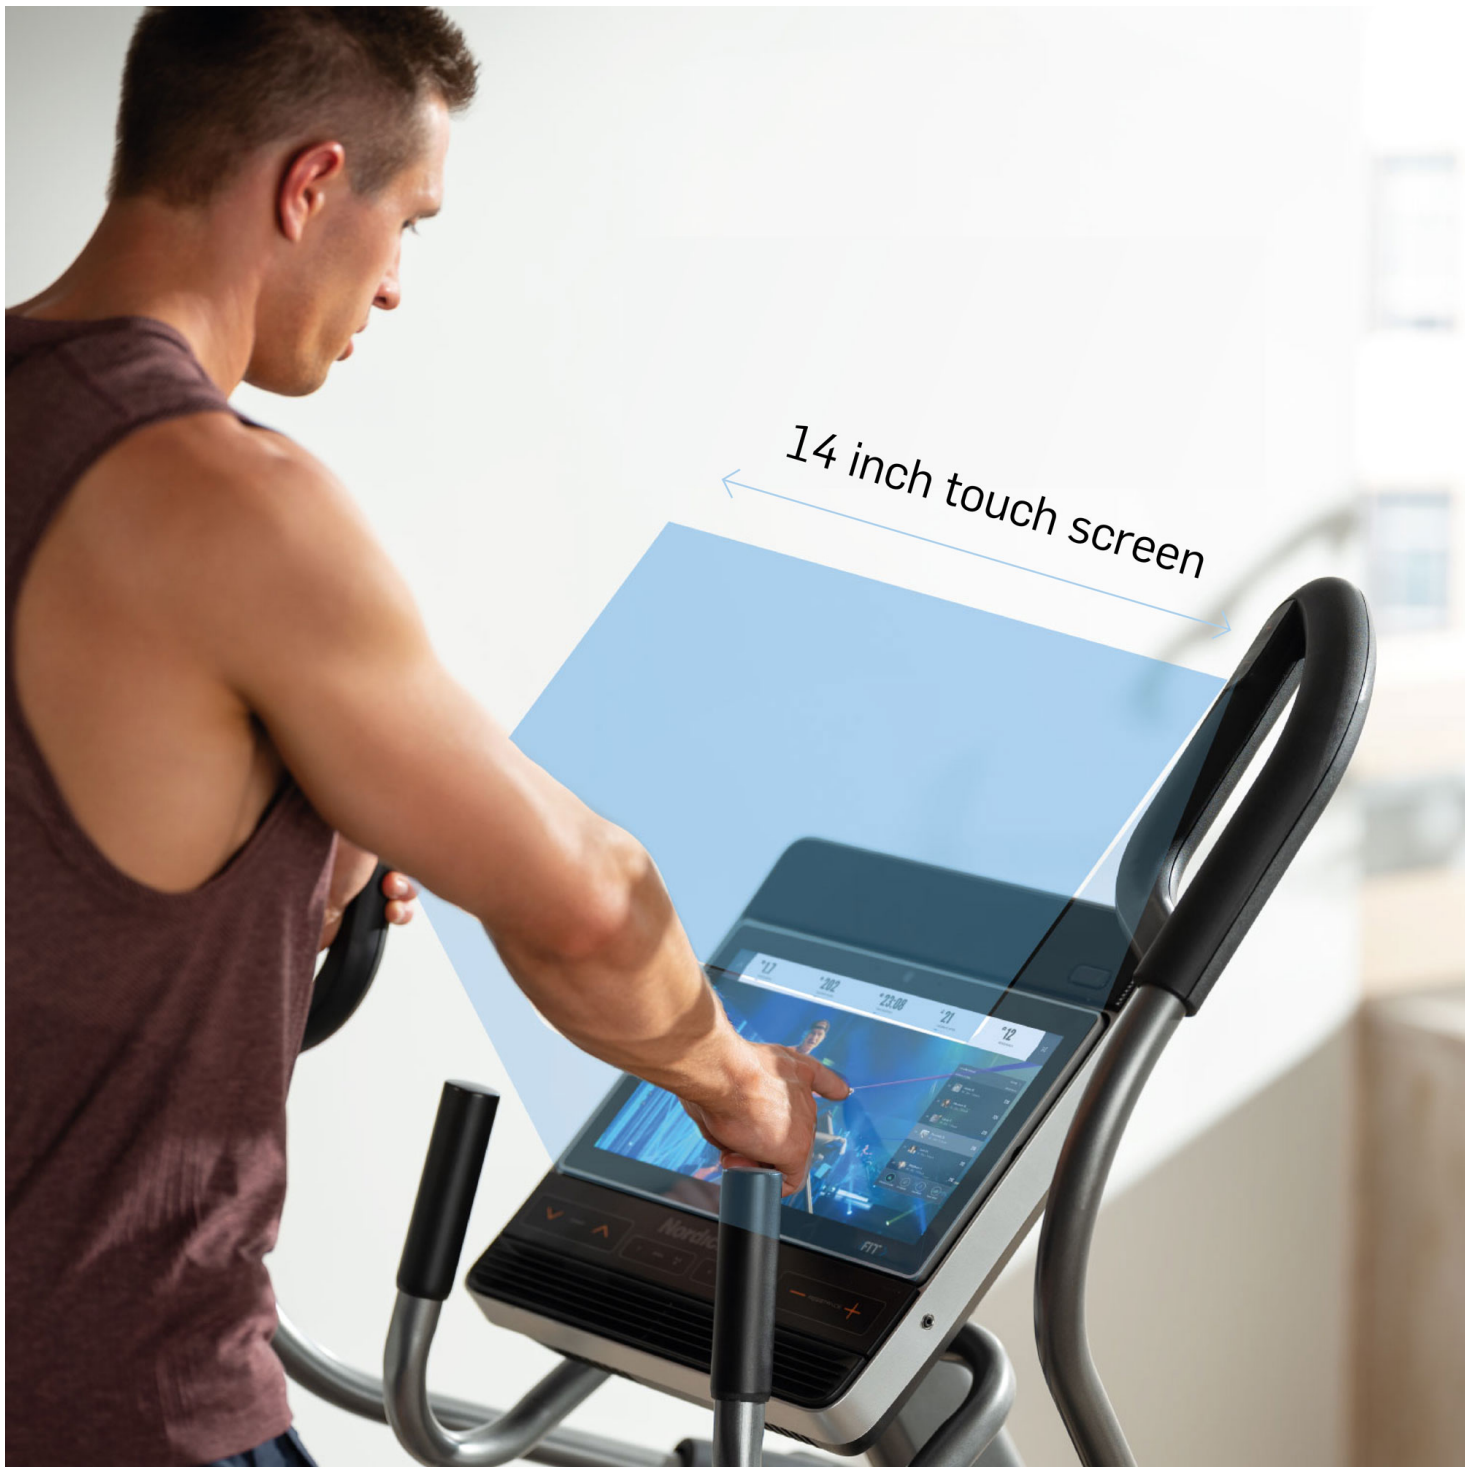

OVERSIZED, CUSHIONED PEDALS

AUTO-ADJUSTING

20% INCLINE

Incredible Comfort

The Commercial 14.9 comes with unmatched comfort features to keep your low-impact workout comfortable through every total-body session.

AUTOBREEZE™ WORKOUT FAN

SOFT TOUCH™ GRIPS

ONE TOUCH® CONTROLS

iFIT 

Stride length
45 cm to 48 cm
(depending on inclination)

AutoBreeze Fan

2 Speaker

Quick touch control

14" Touch screen display

Soft grip touch

Fan

Bottle holder

26 with SMR™ silent magnetic resistance

Adjustable power ramp 0 to +20 degrees

Weight capacity
159 kg

175 cm