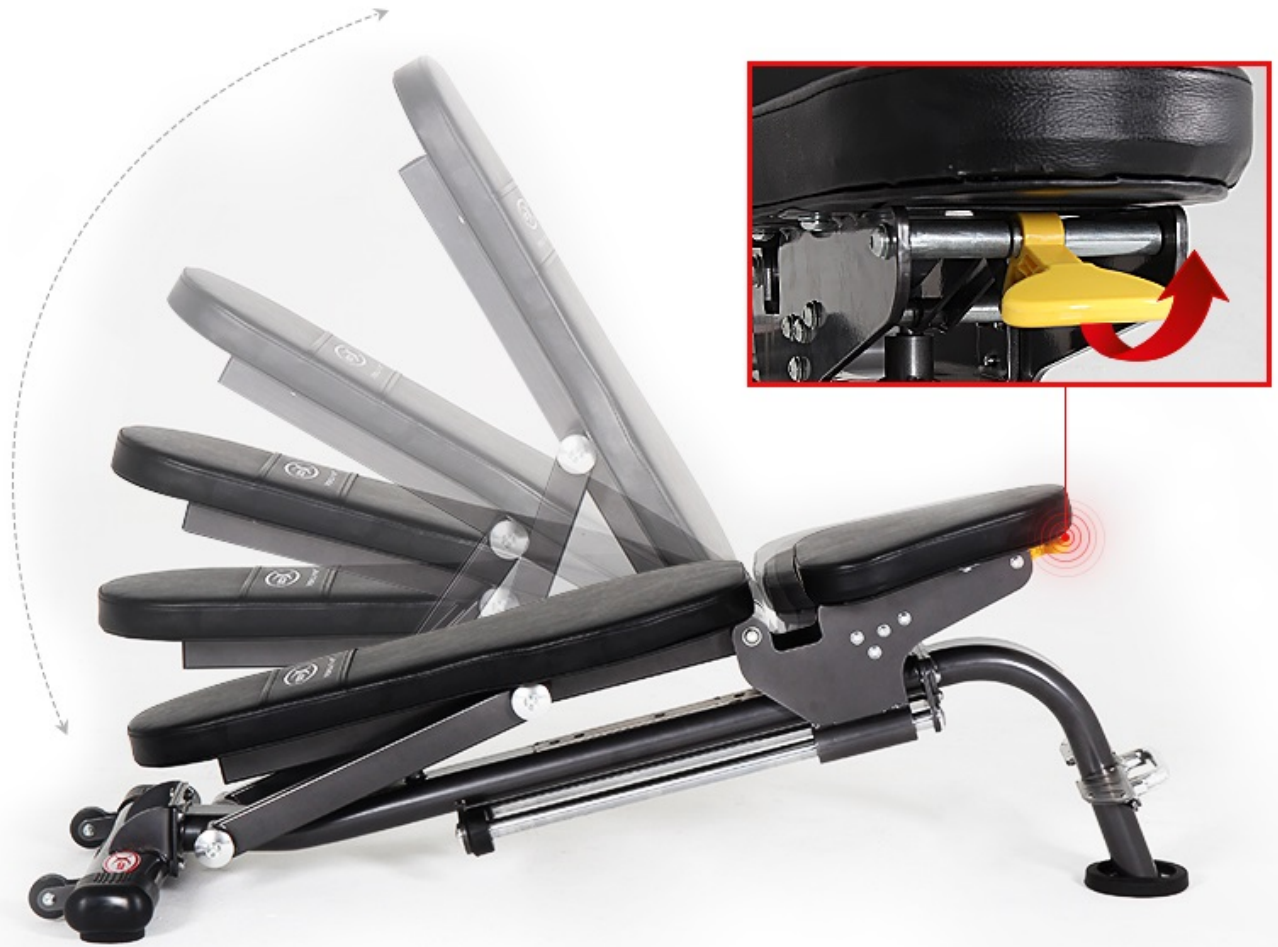

BODYX SUFRA FID BENCH

SKU: BK4005

PRODUCT
DESCRIPTION

Convenient and quick adjustment of positions with a single catch

6 different positions from decline to flat to incline

✔ 플랫 덤벨 벤치프레스

✔ 인클라인 덤벨 벤치프레스

✔ 덤벨 플라이(플랫/인클라인/디클라인)

✔ 덤벨 숄더 프레스

✔ 덤벨 킥백

✔ 레그 레이즈

Dimension:

ADDITIONAL
INFORMATION

More Information

Product Weight	40kg
Product Dimension	140 x 60 x 98.5cm (L x W x H)
Max Load	300kg
Warranty	1 Year