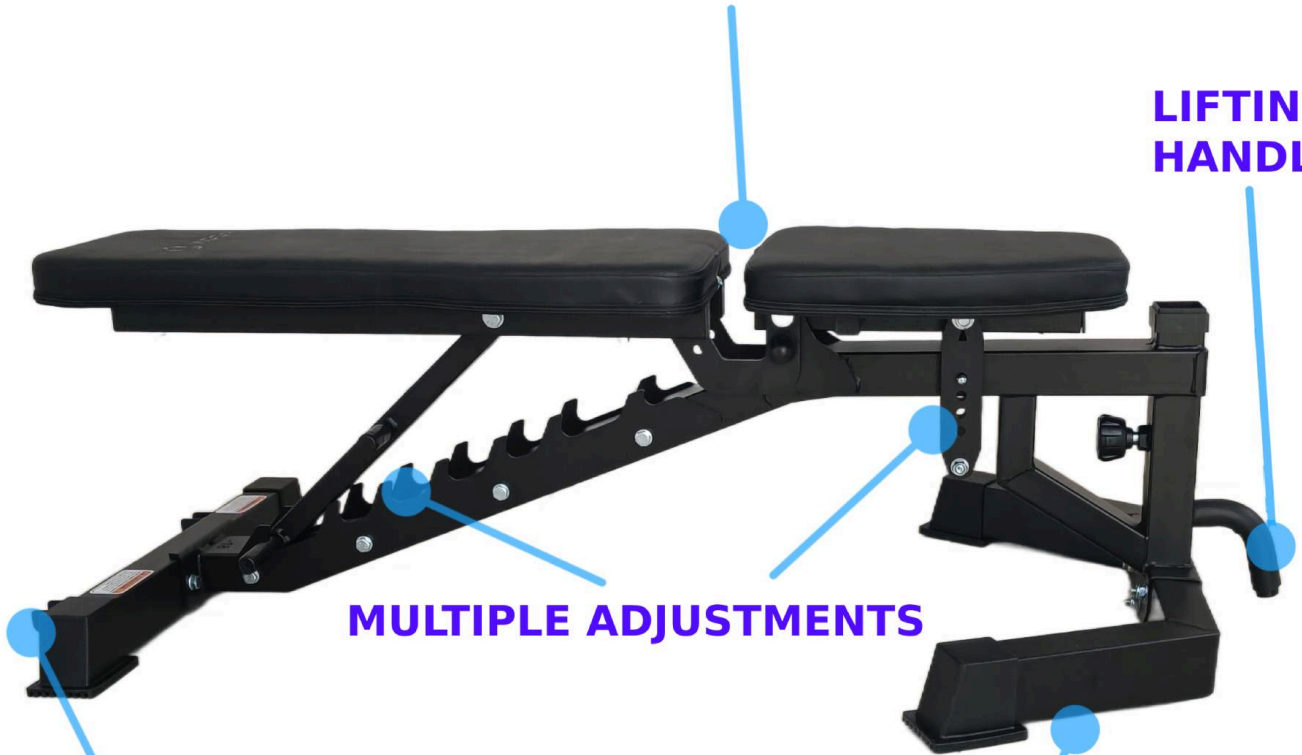

PREMIUM WEIGHT BENCH

SKU: BS-FID2

PRODUCT DESCRIPTION

Solid, compact and effective, it is strong enough for gym use, while designed to fit into any home.

The Premium Weight Bench is a solid unit and provides free weight exercises to build a rock solid body! The Premium Weight Bench provides quick and easy seat and back pad adjustments during workouts! Combine with a power rack, smith machine or squat racks for the ultimate workout!

Product Specifications

- Fully adjustable from decline to flat to incline positions -18-0-80 Degrees.
 - Quick and easy seat and back pad adjustment.
 - 45cm flat bench height
- Dual rear transport wheels which allows you to easily move and roll the bench anywhere you like without having to pick up the bench completely.
 - Designed for vertical storage
 - Oversize foam rolls.
- Optional Attachment option: Leg Attachment, Crunch Attachment

Add-on options

Crunch Attachment

This attachment allows the user to lock their legs in the air for crunch situp. Have a strong core? Take it a step further by doing air crunches

Leg Attachment

Perform Leg Extension or Lying Leg Curl. Load weight plates for resistance. Can be locked for situp.

SMALL GAP (45MM)

**LIFTING
HANDLE**

MULTIPLE ADJUSTMENTS

WHEELS FOR MOBILITY

**LEG CAN BE INSTALLED
INWARD TO SAVE SPACE**

DESIGNED TO BE STORED VERTICALLY UPRIGHT

More Information

Warranty	Mainframe: Lifetime, Other parts: 1 year
Assembly	Self assembly
Product Weight	27.4kg
Max Load	300kg
Product Dimension	157.3 x 73.4 x 45cm