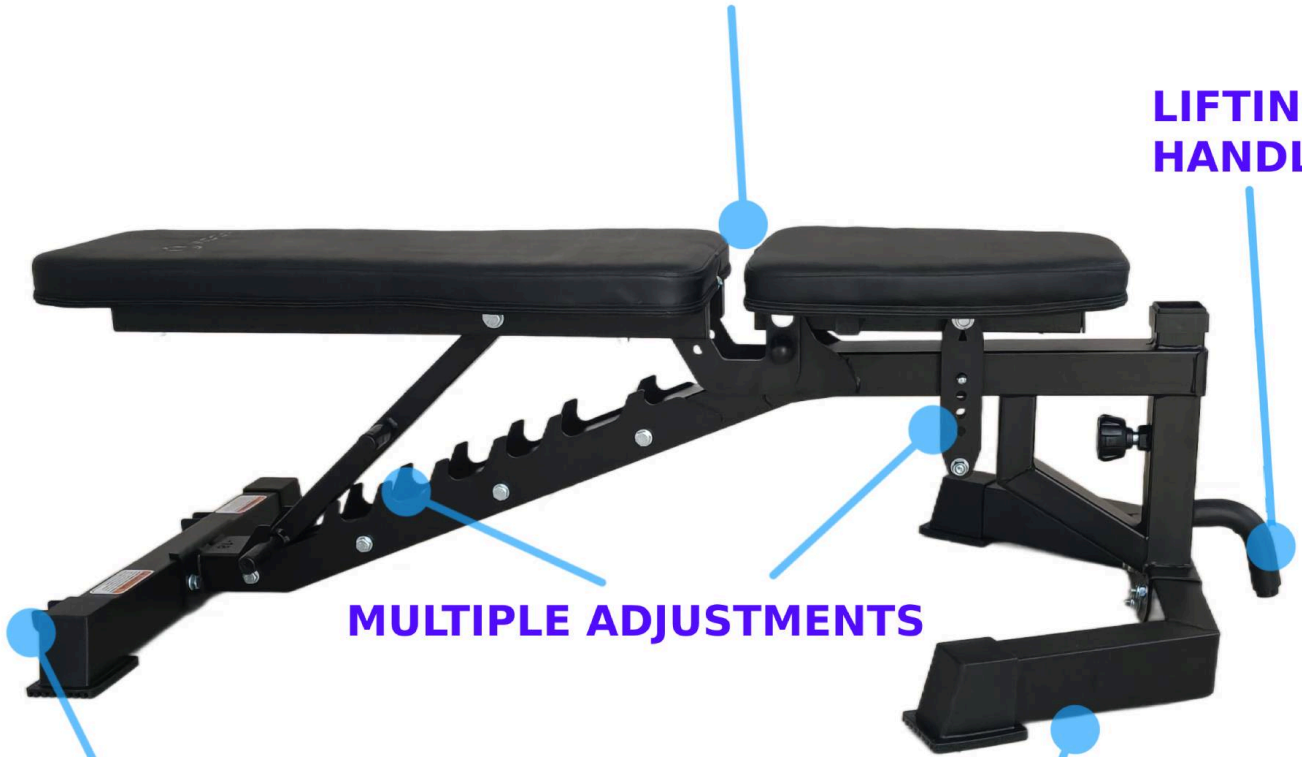

### **Product Specifications**

- Fully adjustable from decline to flat to incline positions -18-0-80 Degrees.
  - Quick and easy seat and back pad adjustment.
    - 45cm flat bench height
- Dual rear transport wheels which allows you to easily move and roll the bench anywhere you like without having to pick up the bench completely.
  - Designed for vertical storage
  - Oversize foam rolls.
- Optional Attachment option: Leg Attachment, Crunch Attachment

#### **Crunch Attachment**

This attachment allows the user to lock their legs in the air for crunch situp. Have a strong core? Take it a step further by doing air crunches

### **Leg Attachment**

Perform Leg Extension or Lying Leg Curl. Load weight plates for resistance. Can be locked for situp.

**SMALL GAP (45MM)**

**LIFTING  
HANDLE**

**MULTIPLE ADJUSTMENTS**

**WHEELS FOR MOBILITY**

**LEG CAN BE INSTALLED  
INWARD TO SAVE SPACE**