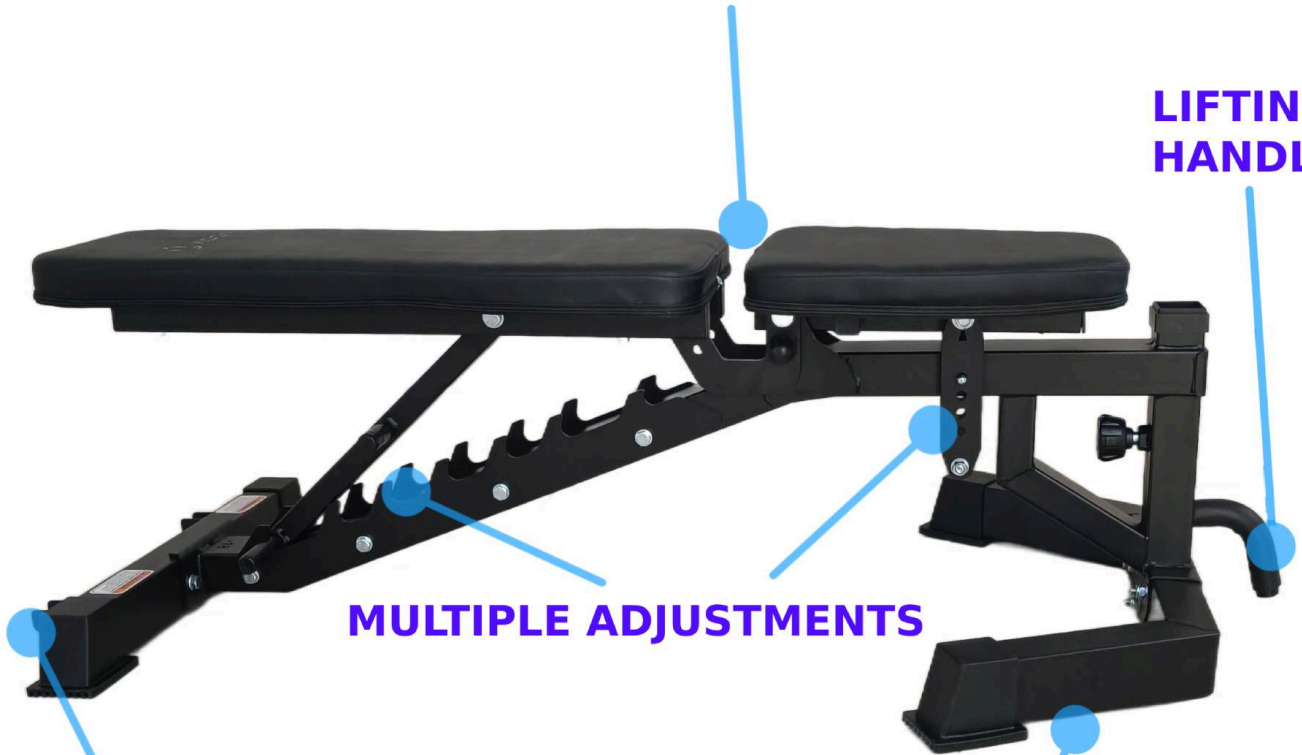

### **Product Specifications**

- Fully adjustable from decline to flat to incline positions -18-0-80 Degrees.
  - Quick and easy seat and back pad adjustment.
    - 45cm flat bench height
- Dual rear transport wheels which allows you to easily move and roll the bench anywhere you like without having to pick up the bench completely.
  - Designed for vertical storage
    - Oversize foam rolls.
- Optional Attachment option: Leg Attachment, Crunch Attachment

#### **Crunch Attachment**

This attachment allows the user to lock their legs in the air for crunch situp. Have a strong core? Take it a step further by doing air crunches

### **Leg Attachment**

Perform Leg Extension or Lying Leg Curl. Load weight plates for resistance. Can be locked for situp.

**SMALL GAP (45MM)**

**LIFTING  
HANDLE**

**MULTIPLE ADJUSTMENTS**

**WHEELS FOR MOBILITY**

**LEG CAN BE INSTALLED  
INWARD TO SAVE SPACE**