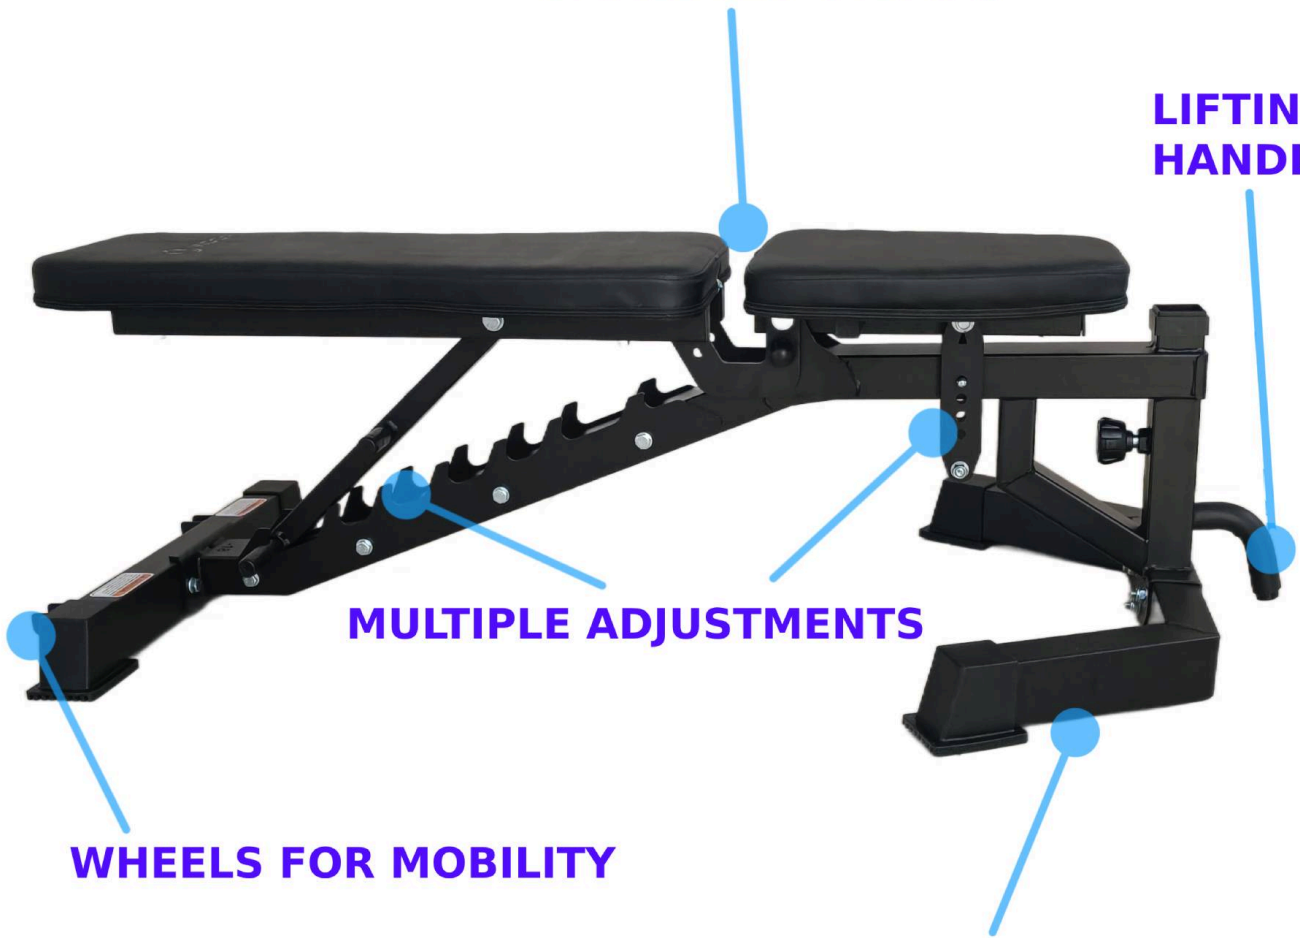

### **Product Specifications**

- Fully adjustable from decline to flat to incline positions -18-0-80 Degrees.
  - Quick and easy seat and back pad adjustment.
    - 45cm flat bench height
- Dual rear transport wheels which allows you to easily move and roll the bench anywhere you like without having to pick up the bench completely.
  - Designed for vertical storage
  - Oversize foam rolls.
- Optional Attachment option: Leg Attachment, Crunch Attachment

#### **Crunch Attachment**

This attachment allows the user to lock their legs in the air for crunch situp. Have a strong core? Take it a step further by doing air crunches

### **Leg Attachment**

Perform Leg Extension or Lying Leg Curl. Load weight plates for resistance. Can be locked for situp.

**SMALL GAP (45MM)**

**LIFTING HANDLE**

**MULTIPLE ADJUSTMENTS**

**WHEELS FOR MOBILITY**

**LEG CAN BE INSTALLED INWARD TO SAVE SPACE**