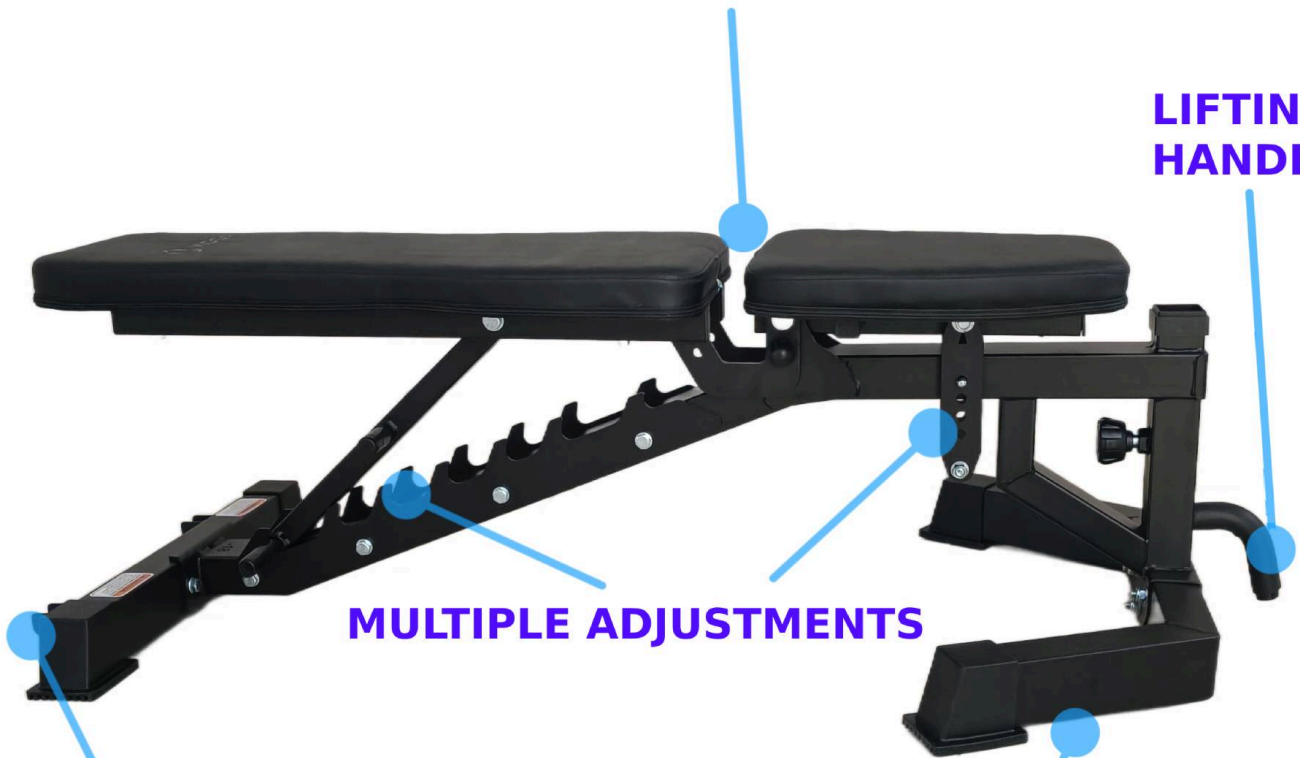

### **Product Specifications**

- Fully adjustable from decline to flat to incline positions -18-0-80 Degrees.
  - Quick and easy seat and back pad adjustment.
    - 45cm flat bench height
- Dual rear transport wheels which allows you to easily move and roll the bench anywhere you like without having to pick up the bench completely.
  - Designed for vertical storage
  - Oversize foam rolls.
- Optional Attachment option: Leg Attachment, Crunch Attachment

#### **Crunch Attachment**

This attachment allows the user to lock their legs in the air for crunch situp. Have a strong core? Take it a step further by doing air crunches

### **Leg Attachment**

Perform Leg Extension or Lying Leg Curl. Load weight plates for resistance. Can be locked for situp.

**SMALL GAP (45MM)**

**LIFTING  
HANDLE**

**MULTIPLE ADJUSTMENTS**

**WHEELS FOR MOBILITY**

**LEG CAN BE INSTALLED  
INWARD TO SAVE SPACE**