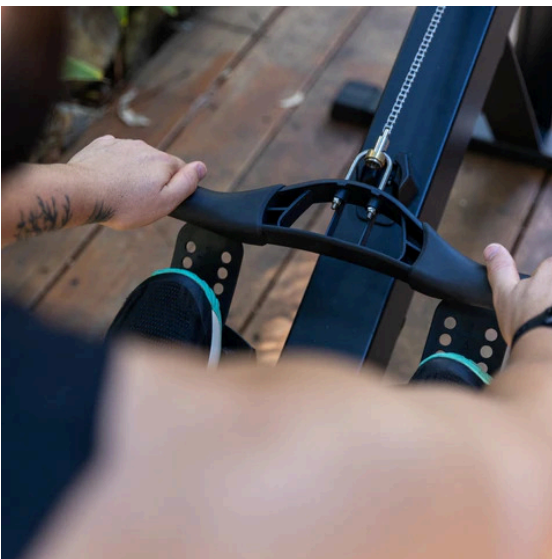

MINIMAL MAINTENANCE

Whether it's being used in a home or commercial gym environment, the Force USA® R3 Air Rower requires minimal maintenance. The chain provides a fluid, smooth motion while offering unmatched durability for long-lasting, low-maintenance use.