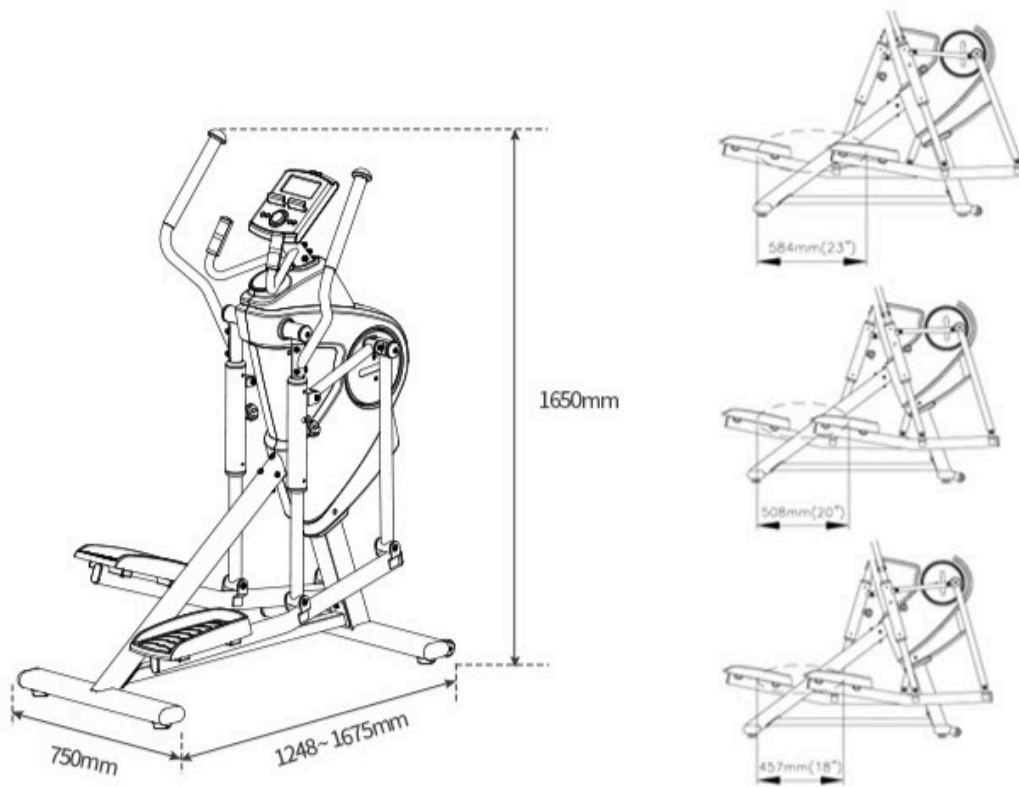

Dimension

ADDITIONAL
INFORMATION

More Information

Incline	NA
Product Weight	65kg
Program	12 program levels
Product Dimension	124.8 - 167.5 x 75 x 165cm (L x W x H)
Other Features	Tablet holder
Max Load	90kg
Level Of Resistance	32 magnetic controlled resistance
Flywheel Weight	12kg
Crank Arm / Stride Length	Adjustable 18" , 20" , 23"
Warranty	1 Year
Packaging	108 x 38 x 78cm