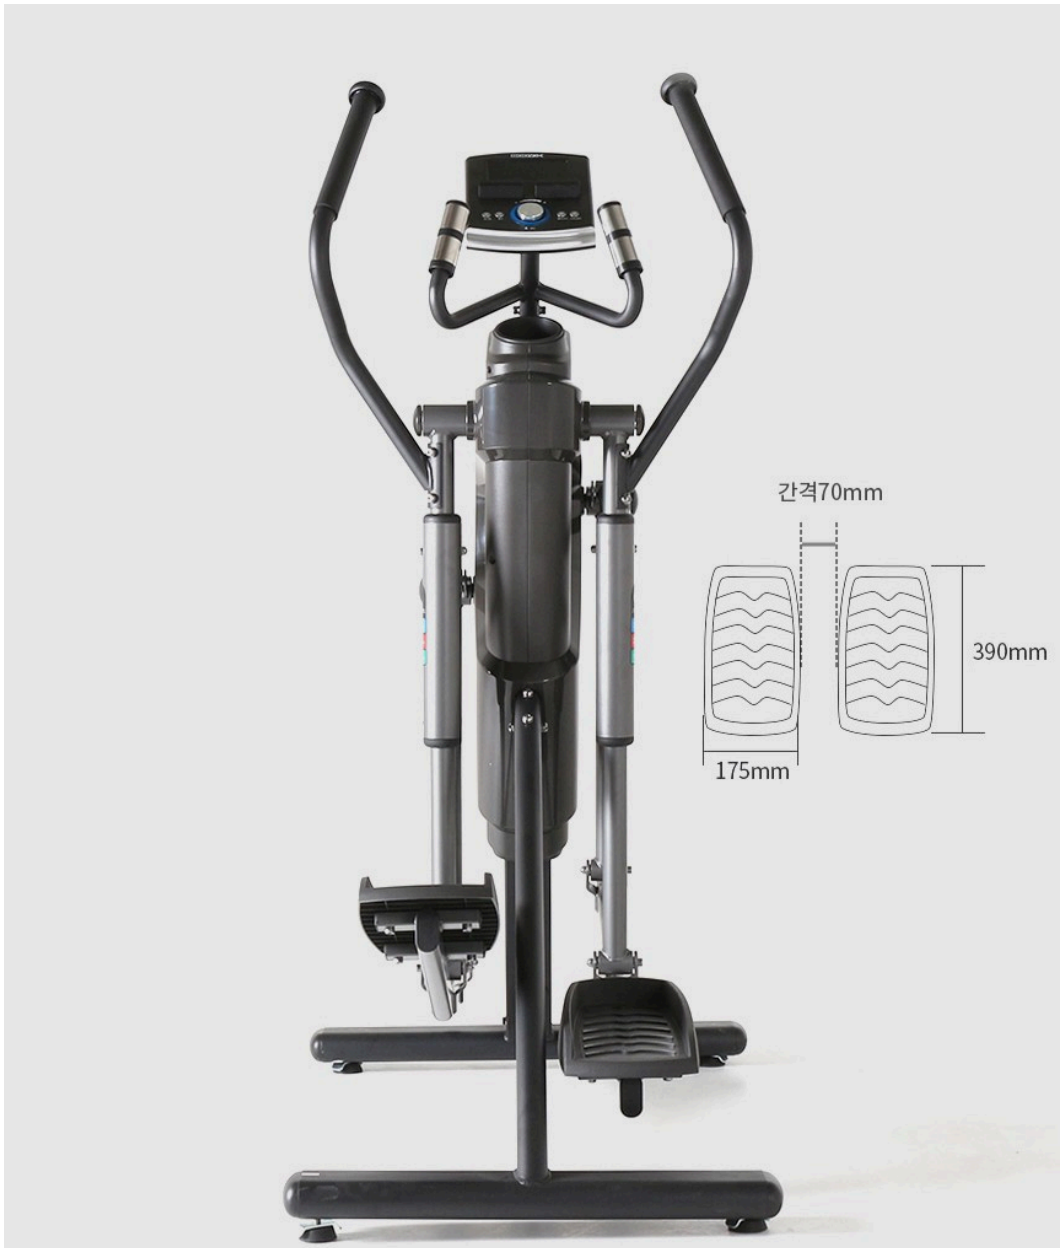

BODYX CLOUD ELLIPTICAL EM-3520

SKU: EM-3520

PRODUCT
DESCRIPTION

Adjustable stride length

3 adjustment lengths at 18", 20" and 23" to suit different users. Easy to adjust by varying the length of the support.

23inch / 584mm

20inch / 508mm

18inch / 457mm

LED console with tablet holder

Output speed, time, distance, calories, watt and pulse reading. Adjustment of resistance using centre knob with 32 levels.

Small footprint with long stride

When not in use, machine only take up 124.8cm of space. With the longest stride length of 23" usage, the maximum space required is 167.5cm.

 nbsp;

Dimension

ADDITIONAL
INFORMATION

More Information

Incline	NA
Product Weight	65kg
Program	12 program levels
Product Dimension	124.8 - 167.5 x 75 x 165cm (L x W x H)
Other Features	Tablet holder
Max Load	90kg
Level Of Resistance	32 magnetic controlled resistance
Flywheel Weight	12kg
Crank Arm / Stride Length	Adjustable 18" , 20" , 23"
Warranty	1 Year
Packaging	108 x 38 x 78cm