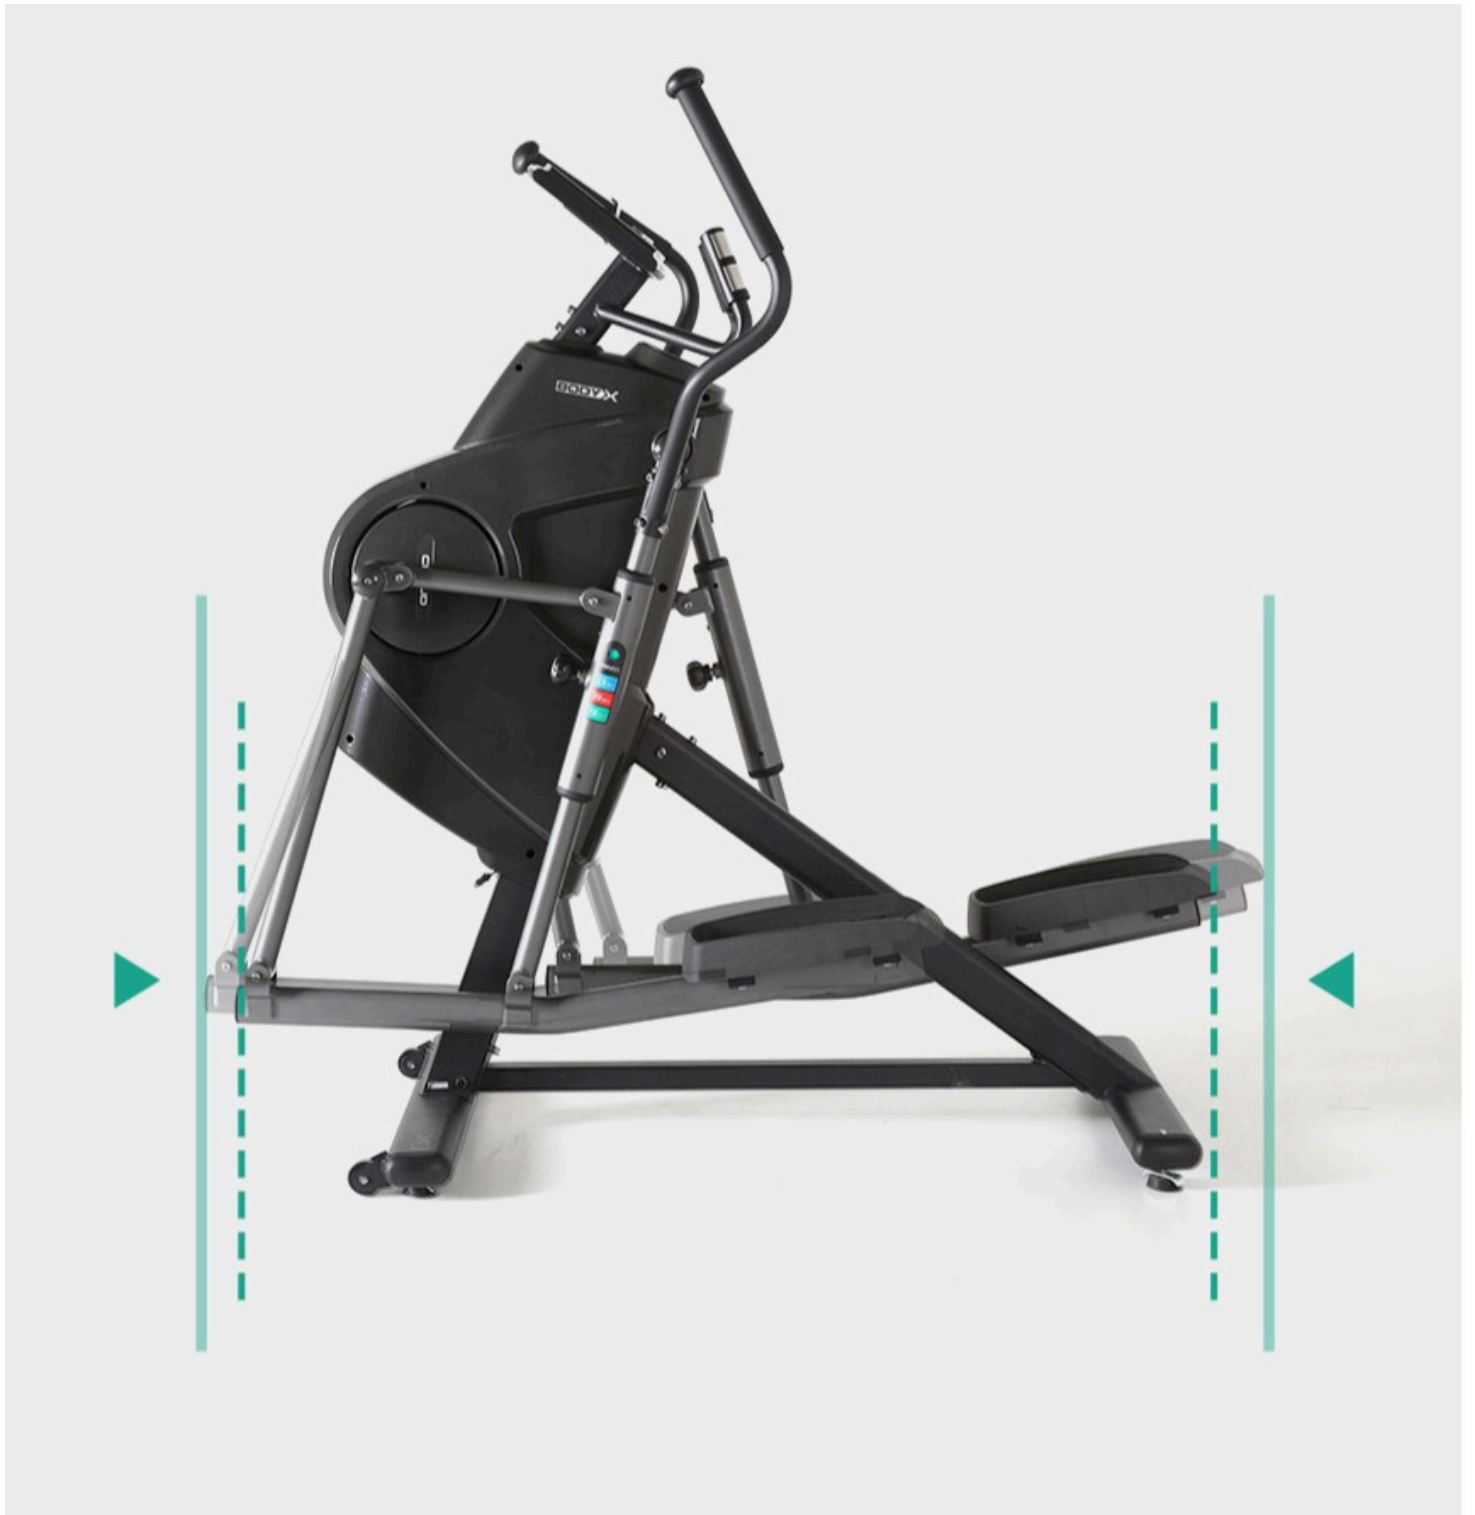

BODYX CLOUD ELLIPTICAL EM-3520

SKU: EM-3520

PRODUCT
DESCRIPTION

Adjustable stride length

3 adjustment lengths at 18", 20" and 23" to suit different users. Easy to adjust by varying the length of the support.

23inch / 584mm

20inch / 508mm

18inch / 457mm

LED console with tablet holder

Output speed, time, distance, calories, watt and pulse reading. Adjustment of resistance using centre knob with 32 levels.

Small footprint with long stride

When not in use, machine only take up 124.8cm of space. With the longest stride length of 23" usage, the maximum space required is 167.5cm.

 nbsp;

Dimension

ADDITIONAL
INFORMATION

More Information

Incline	NA
Product Weight	65kg
Program	12 program levels
Product Dimension	124.8 - 167.5 x 75 x 165cm (L x W x H)
Other Features	Tablet holder
Max Load	90kg
Level Of Resistance	32 magnetic controlled resistance
Flywheel Weight	12kg
Crank Arm / Stride Length	Adjustable 18" , 20" , 23"
Warranty	1 Year
Packaging	108 x 38 x 78cm