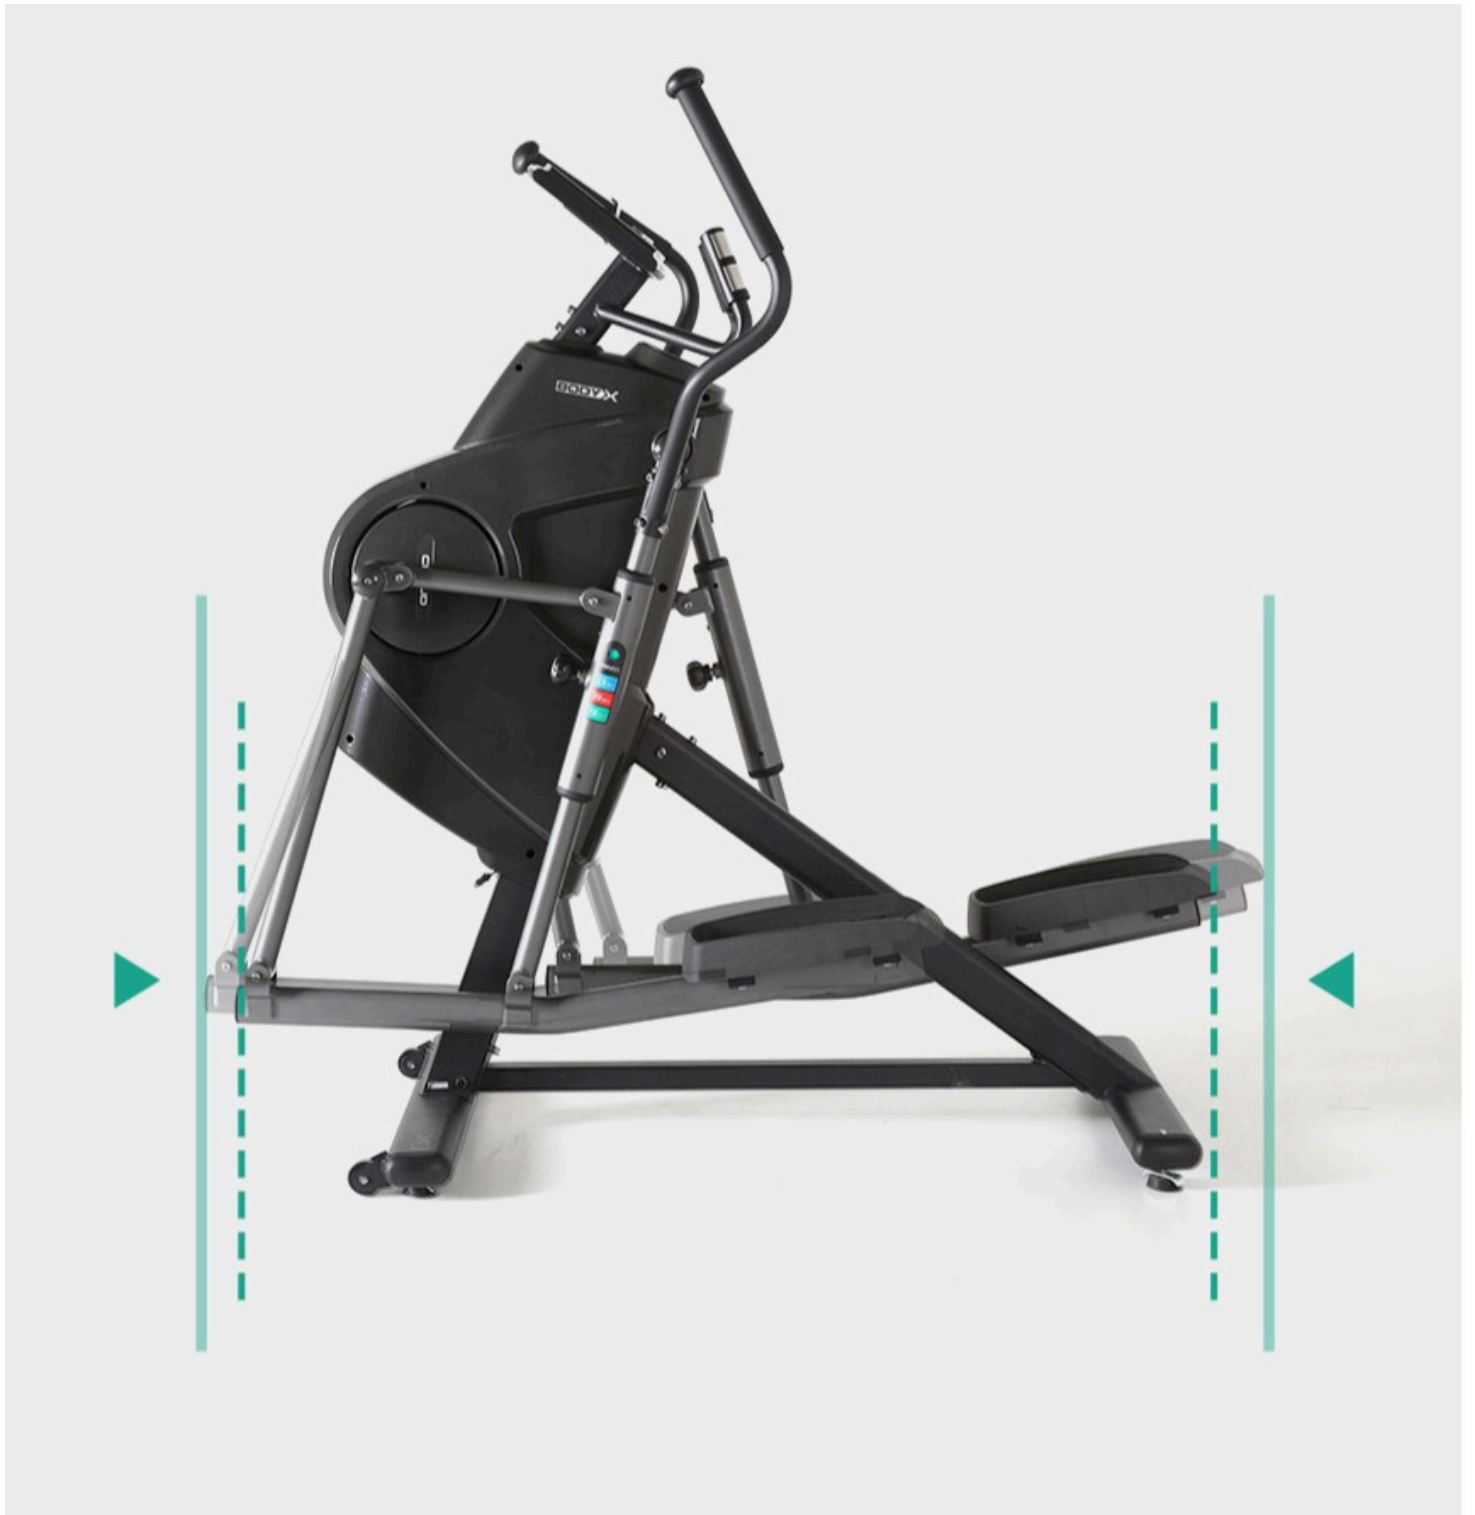

BODYX CLOUD ELLIPTICAL EM-3520

SKU: EM-3520

PRODUCT
DESCRIPTION

Adjustable stride length

3 adjustment lengths at 18", 20" and 23" to suit different users. Easy to adjust by varying the length of the support.

23inch / 584mm

20inch / 508mm

18inch / 457mm

LED console with tablet holder

Output speed, time, distance, calories, watt and pulse reading. Adjustment of resistance using centre knob with 32 levels.

SPEED/속도

TIME/시간

DISTANCE/거리

CALORIES/칼로리

WATT / LEVEL

PULSE/심박수

Small footprint with long stride

When not in use, machine only take up 124.8cm of space. With the longest stride length of 23" usage, the maximum space required is 167.5cm.

 nbsp;

Dimension

ADDITIONAL
INFORMATION

More Information

Incline	NA
Product Weight	65kg
Program	12 program levels
Product Dimension	124.8 - 167.5 x 75 x 165cm (L x W x H)
Other Features	Tablet holder
Max Load	90kg
Level Of Resistance	32 magnetic controlled resistance
Flywheel Weight	12kg
Crank Arm / Stride Length	Adjustable 18" , 20" , 23"
Warranty	1 Year
Packaging	108 x 38 x 78cm