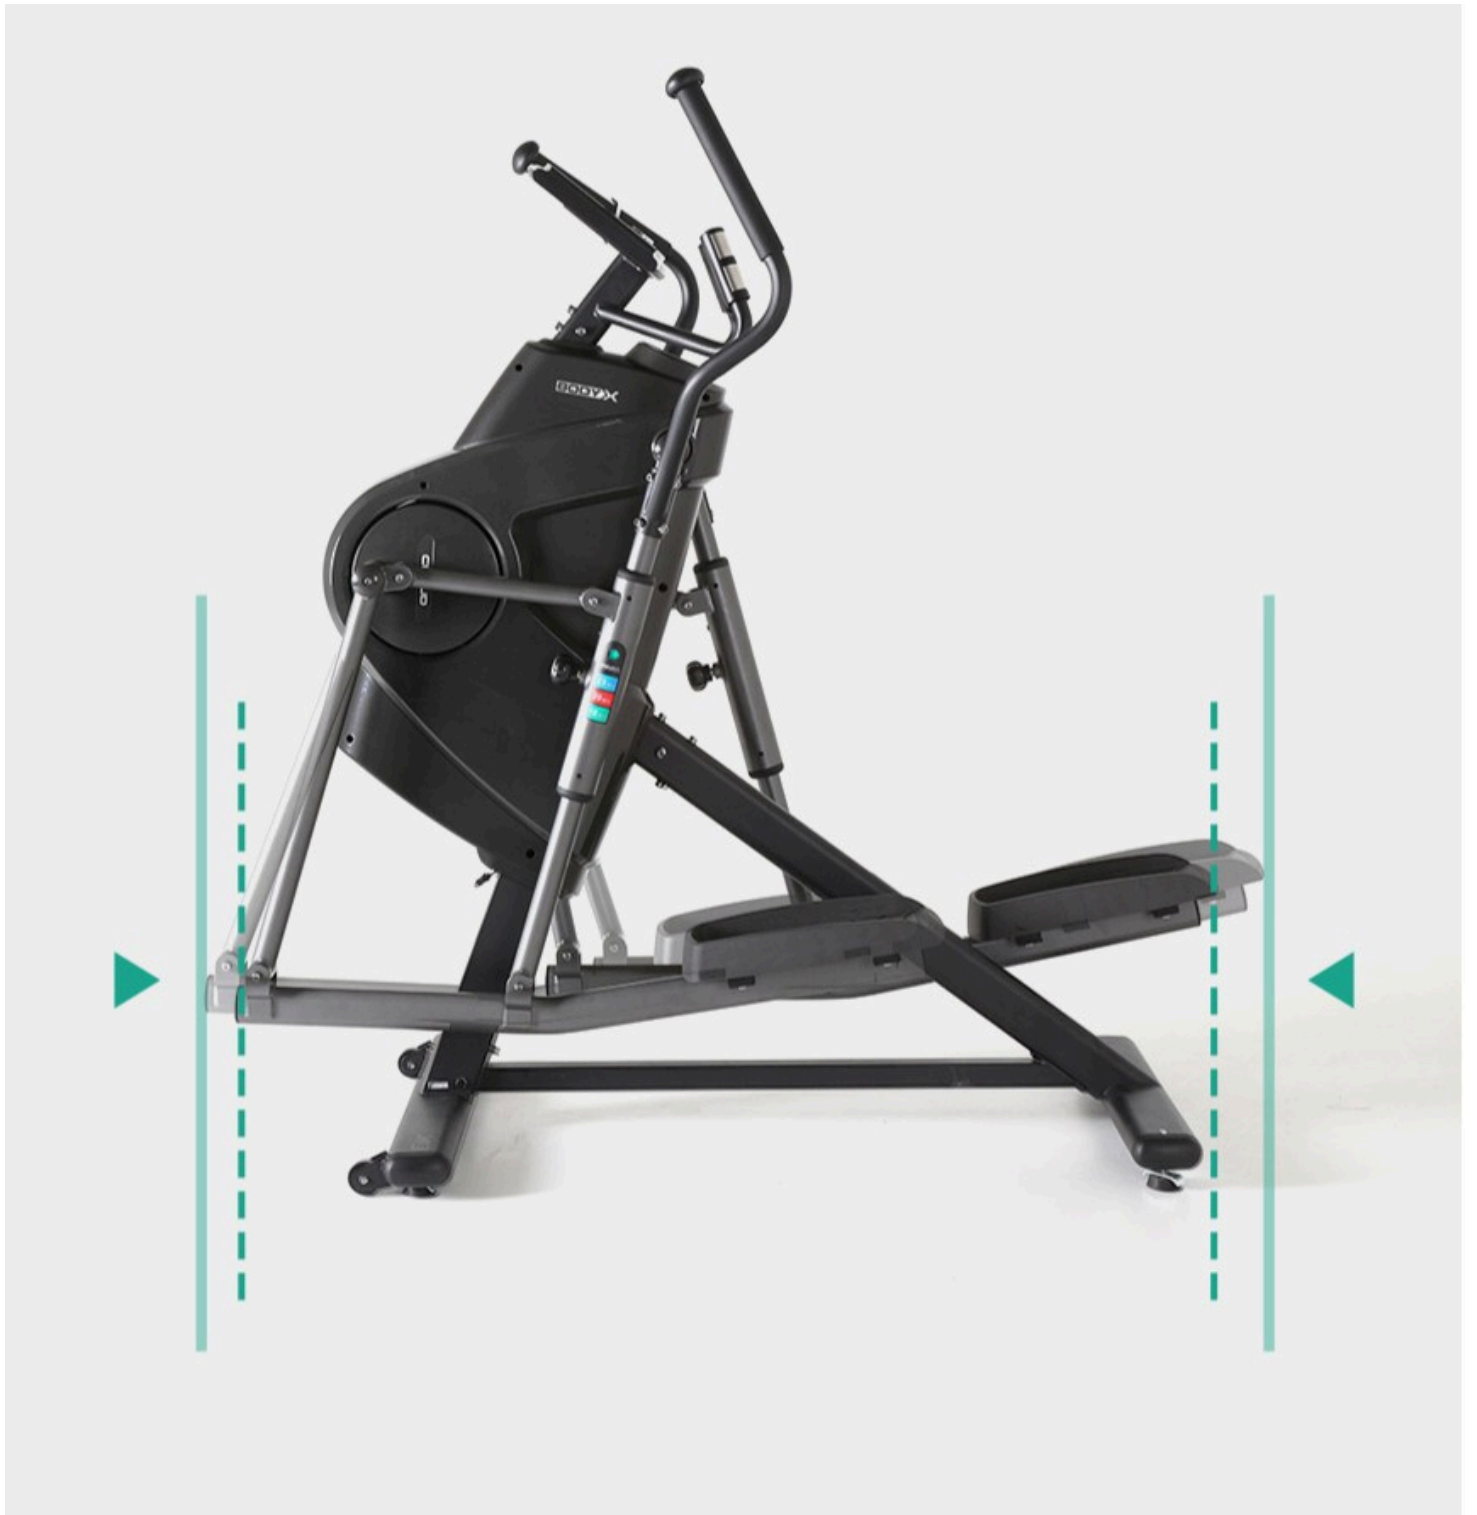

BODYX CLOUD ELLIPTICAL EM-3520

SKU: EM-3520

PRODUCT
DESCRIPTION

Adjustable stride length

3 adjustment lengths at 18", 20" and 23" to suit different users. Easy to adjust by varying the length of the support.

23inch / 584mm

20inch / 508mm

18inch / 457mm

LED console with tablet holder

Output speed, time, distance, calories, watt and pulse reading. Adjustment of resistance using centre knob with 32 levels.

Small footprint with long stride

When not in use, machine only take up 124.8cm of space. With the longest stride length of 23" usage, the maximum space required is 167.5cm.

 nbsp;

Dimension

ADDITIONAL
INFORMATION

More Information

Incline	NA
Product Weight	65kg
Program	12 program levels
Product Dimension	124.8 - 167.5 x 75 x 165cm (L x W x H)
Other Features	Tablet holder
Max Load	90kg
Level Of Resistance	32 magnetic controlled resistance
Flywheel Weight	12kg
Crank Arm / Stride Length	Adjustable 18" , 20" , 23"
Warranty	1 Year
Packaging	108 x 38 x 78cm