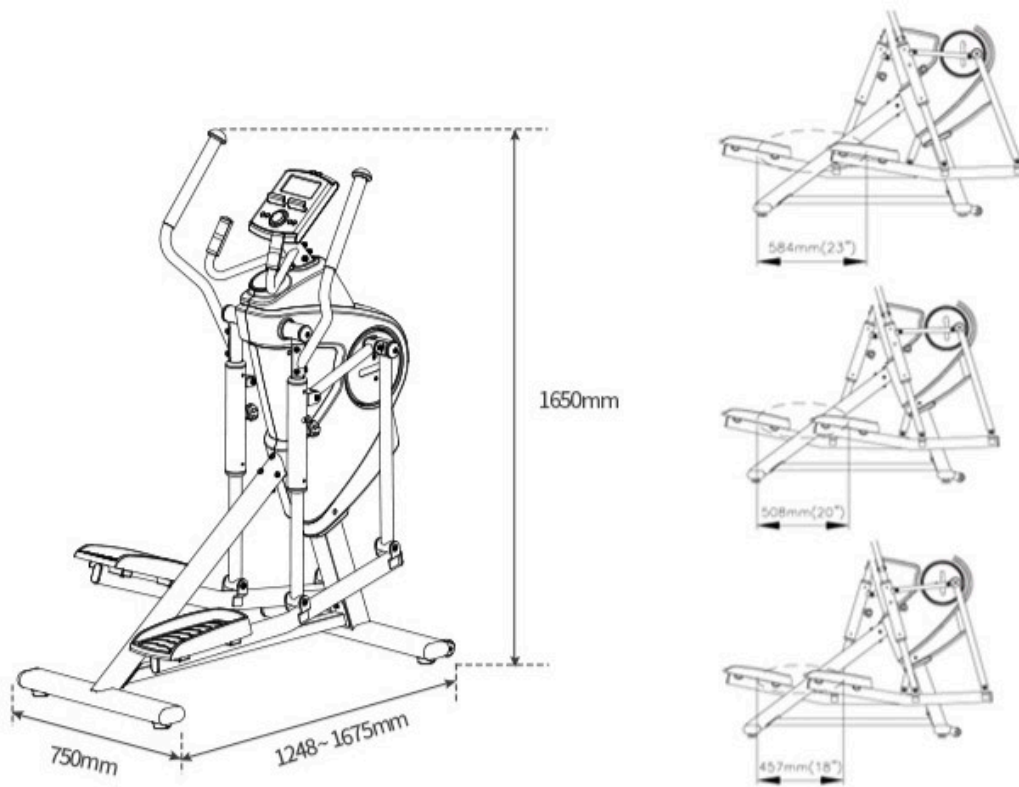

BODYX CLOUD ELLIPTICAL EM-3520

SKU: EM-3520

PRODUCT
DESCRIPTION

Adjustable stride length

3 adjustment lengths at 18", 20" and 23" to suit different users. Easy to adjust by varying the length of the support.

23inch / 584mm

20inch / 508mm

18inch / 457mm

LED console with tablet holder

Output speed, time, distance, calories, watt and pulse reading. Adjustment of resistance using centre knob with 32 levels.

SPEED/속도

TIME/시간

DISTANCE/거리

CALORIES/칼로리

WATT / LEVEL

PULSE/심박수

Small footprint with long stride

When not in use, machine only take up 124.8cm of space. With the longest stride length of 23" usage, the maximum space required is 167.5cm.

 nbsp;

Dimension

ADDITIONAL
INFORMATION

More Information

Incline	NA
Product Weight	65kg
Program	12 program levels
Product Dimension	124.8 - 167.5 x 75 x 165cm (L x W x H)
Other Features	Tablet holder
Max Load	90kg
Level Of Resistance	32 magnetic controlled resistance
Flywheel Weight	12kg
Crank Arm / Stride Length	Adjustable 18" , 20" , 23"
Warranty	1 Year
Packaging	108 x 38 x 78cm