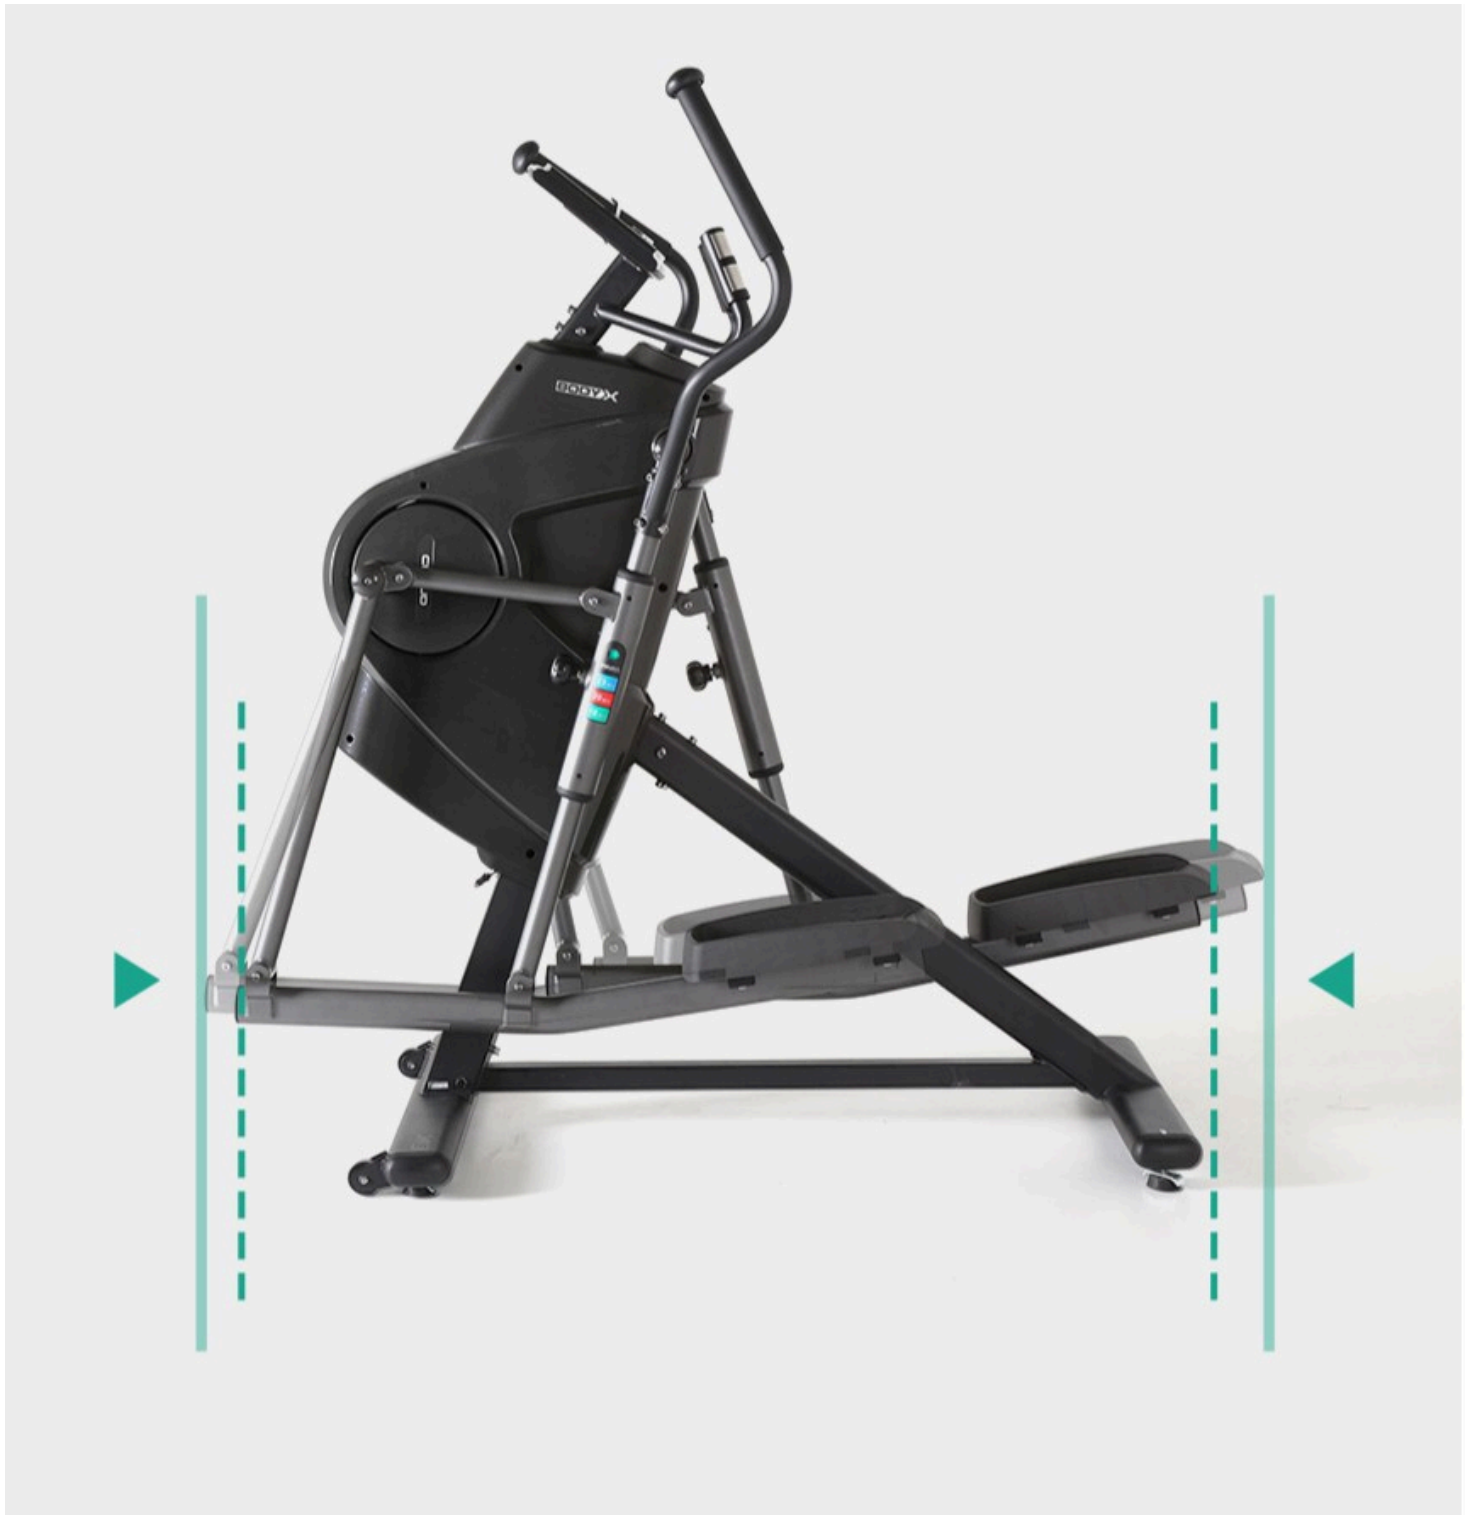

# BODYX CLOUD ELLIPTICAL EM-3520

SKU: EM-3520

PRODUCT  
DESCRIPTION

&nbsp;

### Adjustable stride length

3 adjustment lengths at 18", 20" and 23" to suit different users. Easy to adjust by varying the length of the support.

23inch / 584mm

20inch / 508mm

18inch / 457mm

&nbsp;

### LED console with tablet holder

Output speed, time, distance, calories, watt and pulse reading. Adjustment of resistance using centre knob with 32 levels.

  
SPEED/속도

  
TIME/시간

  
DISTANCE/거리

  
CALORIES/칼로리

### **Small footprint with long stride**

When not in use, machine only take up 124.8cm of space. With the longest stride length of 23" usage, the maximum space required is 167.5cm.

&nbsp;

&nbsp;nbsp;