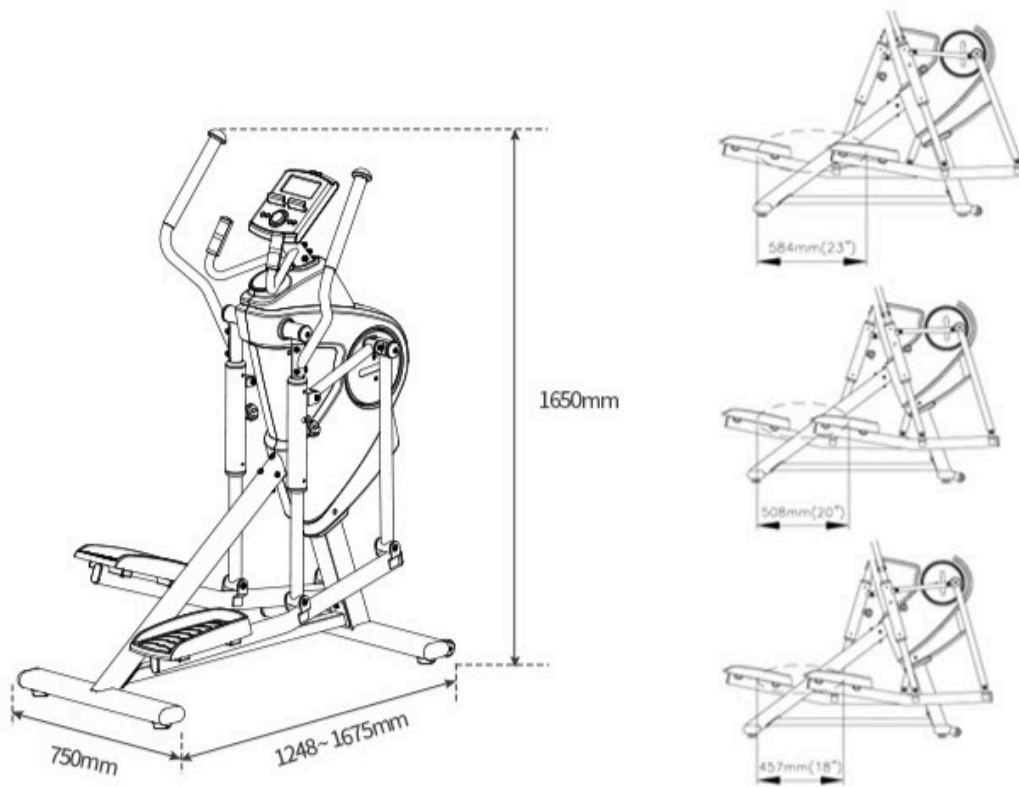

BODYX CLOUD ELLIPTICAL EM-3520

SKU: EM-3520

PRODUCT
DESCRIPTION

Adjustable stride length

3 adjustment lengths at 18", 20" and 23" to suit different users. Easy to adjust by varying the length of the support.

23inch / 584mm

20inch / 508mm

18inch / 457mm

LED console with tablet holder

Output speed, time, distance, calories, watt and pulse reading. Adjustment of resistance using centre knob with 32 levels.

Small footprint with long stride

When not in use, machine only take up 124.8cm of space. With the longest stride length of 23" usage, the maximum space required is 167.5cm.

 nbsp;

Dimension

ADDITIONAL
INFORMATION

More Information

Incline	NA
Product Weight	65kg
Program	12 program levels
Product Dimension	124.8 - 167.5 x 75 x 165cm (L x W x H)
Other Features	Tablet holder
Max Load	90kg
Level Of Resistance	32 magnetic controlled resistance
Flywheel Weight	12kg
Crank Arm / Stride Length	Adjustable 18" , 20" , 23"
Warranty	1 Year
Packaging	108 x 38 x 78cm