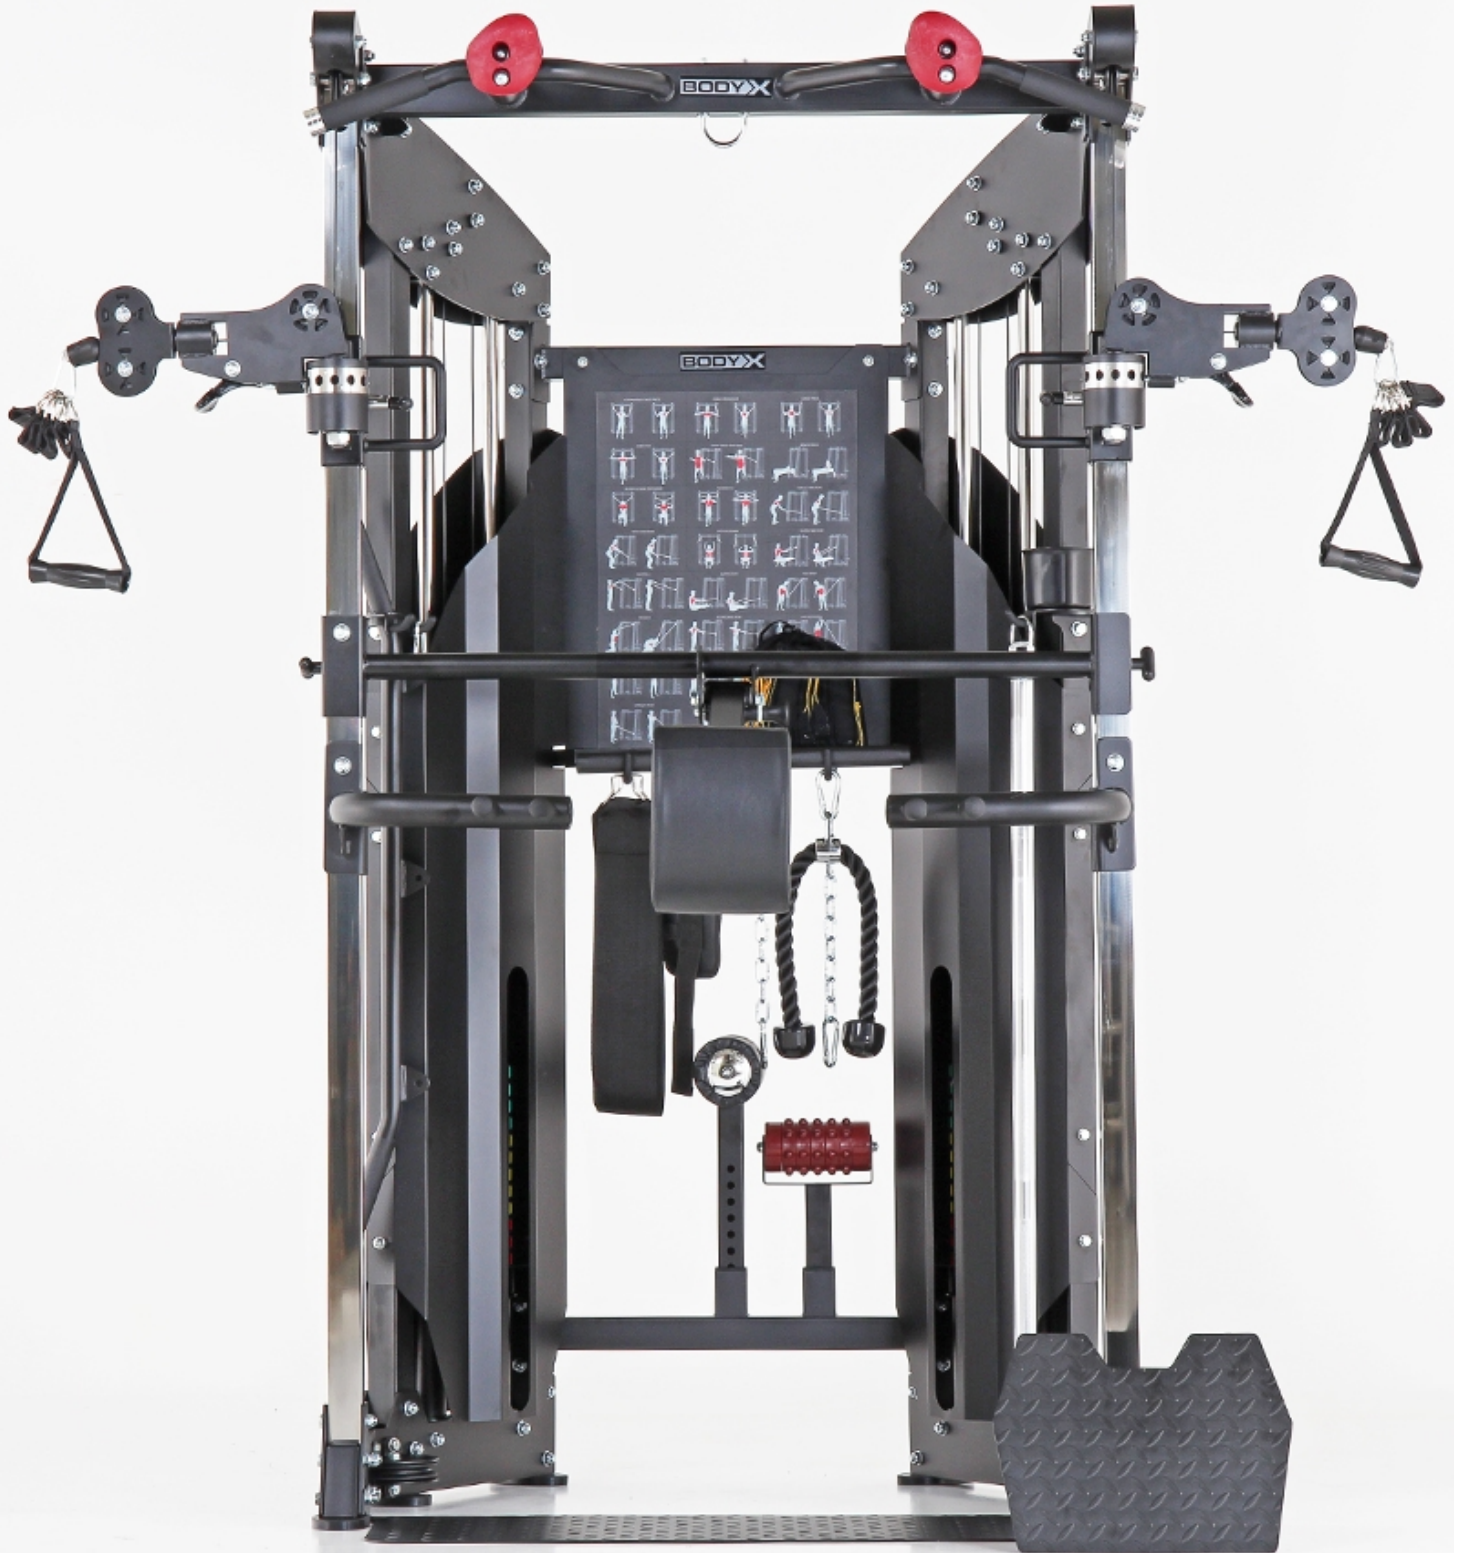

BODYX PT360 DUAL ADJUSTABLE PULLEY

SKU: BK-3075

PRODUCT
DESCRIPTION

The PT360 dual adjustable pulley machine is a compact but feature rich functional trainer which can be used for full body workout.

- 2 x 90kg weight stack
- Compact footprint
- 2:1 pulley ratio

Adjustable Arms

To target different muscle groups

Core Support Bar

3 interchangeable attachments:

- Support and isolate body
- Knee holder for lat pulldown
- Roller for muscle massage

Chin up and Dips

Link with cable to provide assisted chin up

Suspension Trainer

Storage

Hooks and ledge for storing cable attachments, phone etc. Bottle holder.

Included Accessories

Dimension

More Information

Product Weight

296kg

Product Dimension

98 x 117.5 x 213cm (L x W x H)

Warranty

Mainframe: Lifetime, Other parts: 1 year