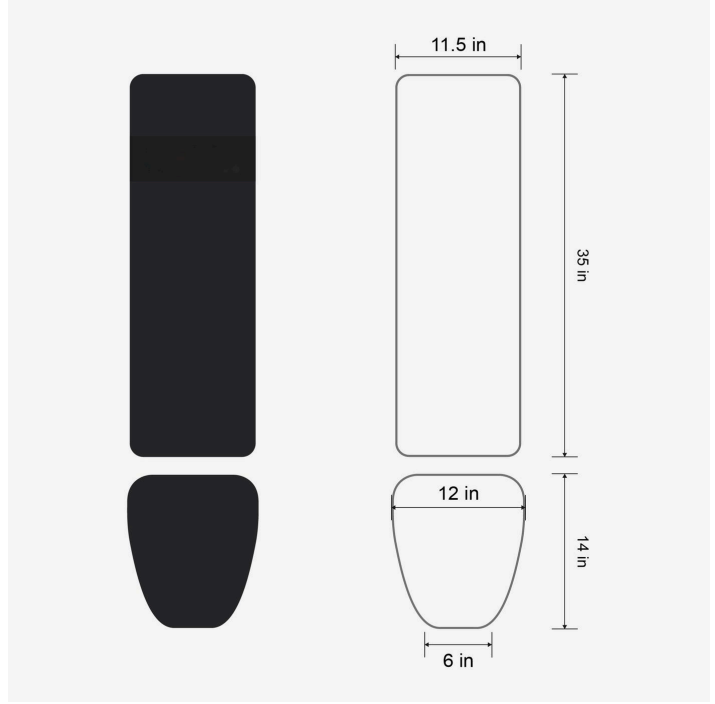

THOUGHTFUL DESIGN

Designed with precision and quality in mind, this utility bench offers a sturdy and stable platform for a variety of strength training exercises.

Convenient features like a handle and dual rear transport wheels make it easy to move the bench around your home gym.