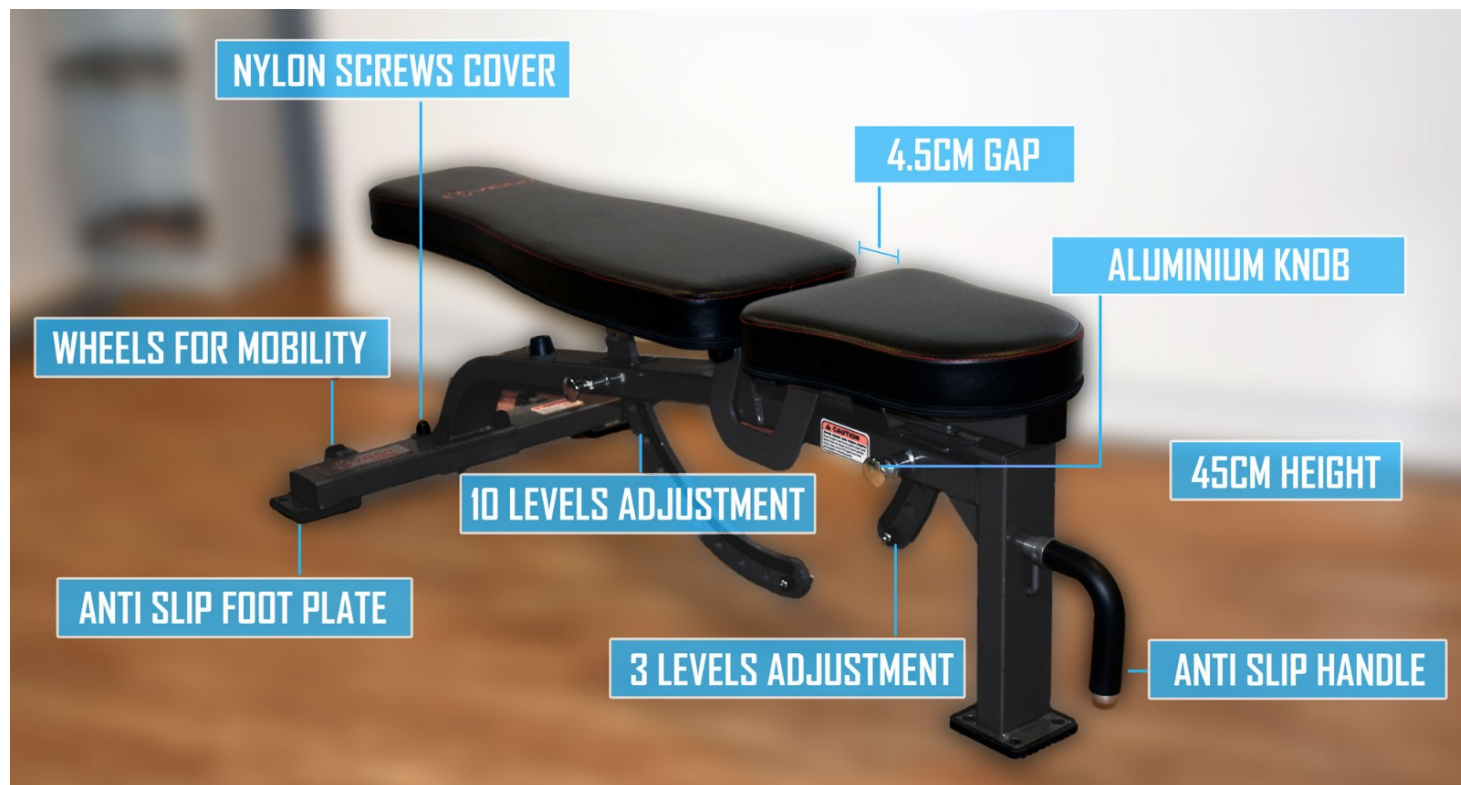

# VIGOR MULTI ADJUSTABLE BENCH (BS-MAB)

SKU: BS-MAB

PRODUCT  
DESCRIPTION

Solid, compact and effective, it is strong enough for gym use, while designed to fit into any home.

The weight bench is a solid unit and provides free weight exercises to build a rock solid body! The commercial grade bench provides quick and easy seat and back pad adjustments during workouts! Combine with a power rack, smith machine or squat racks for the ultimate workout!

### Product Specifications

- Features Solid Steel Frame / Durable Padding
- Quick and Easy adjustment mechanism allows to adjust Flat, Incline and Decline - 3 x seat and 11 x back adjustments
- Back adjustment angles: -9.5°, 0°, 8.5°, 17°, 25.5°, 34°, 43°, 51.5°, 60°, 69°, 78° (optional)
  - Small gap (4.5cm) between seat and back padding
    - 45cm comfortable height in flat position
  - Transport Wheels and handle for easy movement
    - Rubber feet for floor protection and friction

Ergonomically Designed  
- Stainless steel plate for  
smoothness and long lasting usage

Space Saving  
- Stand upright for storage

DECLINE

INCLINE

FLAT

ADDITIONAL  
INFORMATION

More Information

<b>Packaging</b>	145 x 52 x 17cm (30kg)
<b>Warranty</b>	Mainframe: Lifetime, Other parts: 1 year
<b>Product Weight</b>	27.5kg
<b>Max Load</b>	400kg
<b>Product Dimension</b>	137 x 62.5 x 45cm (LxWxH)