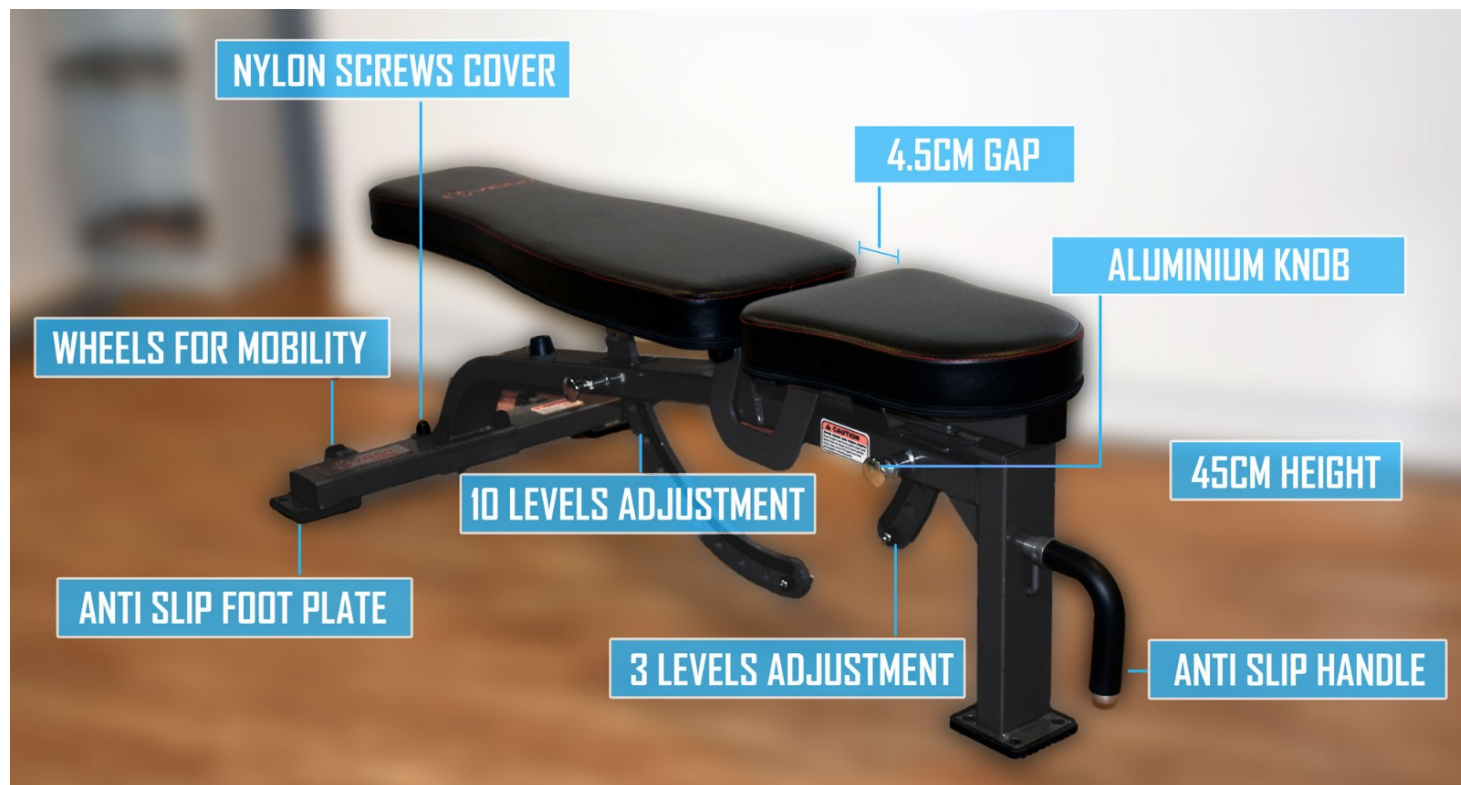

VIGOR MULTI ADJUSTABLE BENCH (BS-MAB)

SKU: BS-MAB

PRODUCT
DESCRIPTION

Solid, compact and effective, it is strong enough for gym use, while designed to fit into any home.

The weight bench is a solid unit and provides free weight exercises to build a rock solid body! The commercial grade bench provides quick and easy seat and back pad adjustments during workouts! Combine with a power rack, smith machine or squat racks for the ultimate workout!

Product Specifications

- Features Solid Steel Frame / Durable Padding
- Quick and Easy adjustment mechanism allows to adjust Flat, Incline and Decline - 3 x seat and 11 x back adjustments
- Back adjustment angles: -9.5°, 0°, 8.5°, 17°, 25.5°, 34°, 43°, 51.5°, 60°, 69°, 78° (optional)
 - Small gap (4.5cm) between seat and back padding
 - 45cm comfortable height in flat position
 - Transport Wheels and handle for easy movement
 - Rubber feet for floor protection and friction

Ergonomically Designed
- Stainless steel plate for smoothness and long lasting usage

Space Saving
- Stand upright for storage

DECLINE

FLAT

INCLINE

ADDITIONAL
INFORMATION

	More Information
Packaging	145 x 52 x 17cm (30kg)
Warranty	Mainframe: Lifetime, Other parts: 1 year
Product Weight	27.5kg
Max Load	400kg
Product Dimension	137 x 62.5 x 45cm (LxWxH)