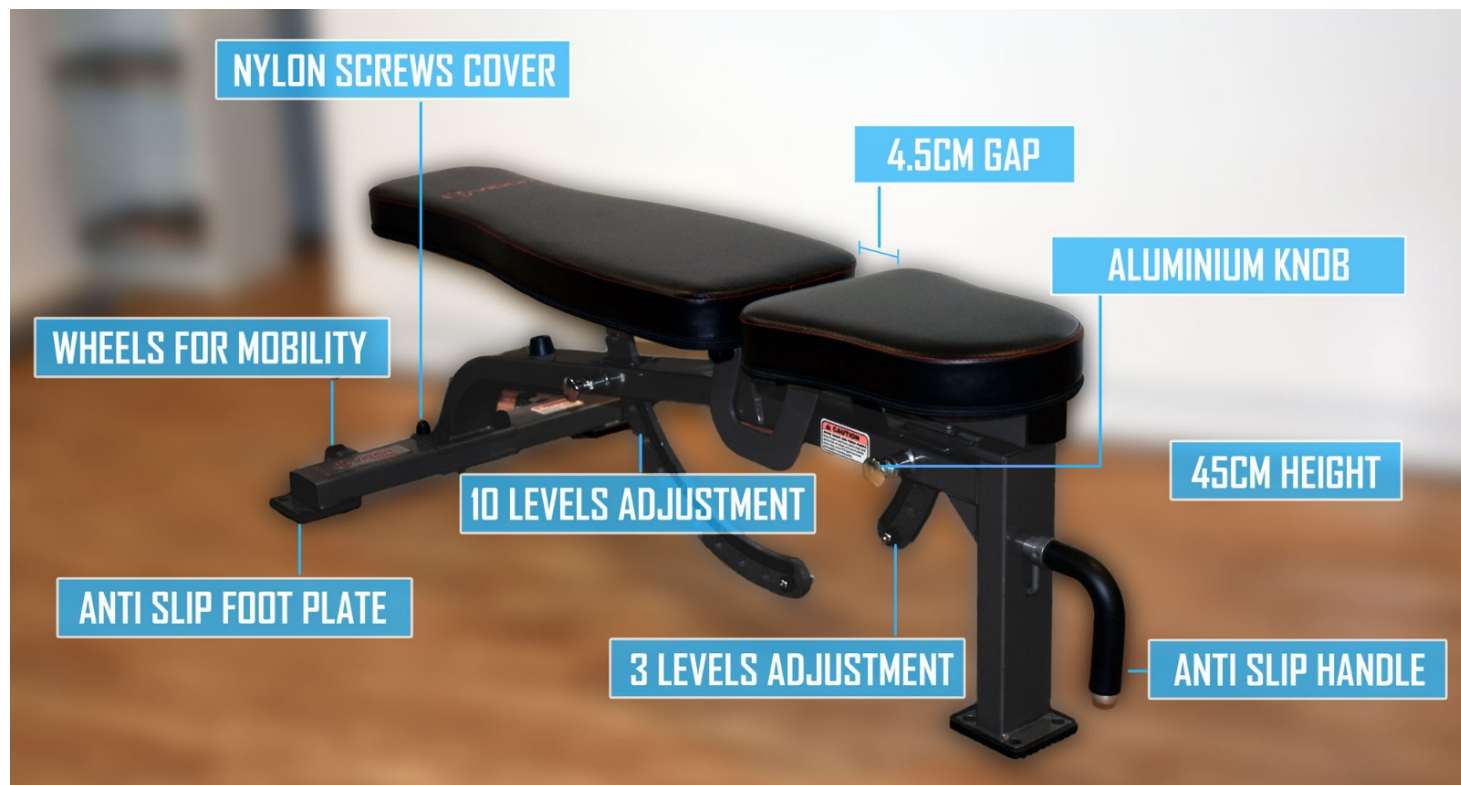

VIGOR MULTI ADJUSTABLE BENCH (BS-MAB)

SKU: BS-MAB

PRODUCT
DESCRIPTION

Solid, compact and effective, it is strong enough for gym use, while designed to fit into any home.

The weight bench is a solid unit and provides free weight exercises to build a rock solid body! The commercial grade bench provides quick and easy seat and back pad adjustments during workouts! Combine with a power rack, smith machine or squat racks for the ultimate workout!

Product Specifications

- Features Solid Steel Frame / Durable Padding
- Quick and Easy adjustment mechanism allows to adjust Flat, Incline and Decline - 3 x seat and 11 x back adjustments
- Back adjustment angles: -9.5°, 0°, 8.5°, 17°, 25.5°, 34°, 43°, 51.5°, 60°, 70°, 80° (optional)
 - Small gap (4.5cm) between seat and back padding
 - 45cm comfortable height in flat position
 - Transport Wheels and handle for easy movement
 - Rubber feet for floor protection and friction
 - Backrest dimension: 30 x 89cm (W x L)
 - Seat dimension: 29 x 35.5cm (W x L)

Ergonomically Designed
- Stainless steel plate for
smoothness and long lasting usage

Space Saving
- Stand upright for storage

DECLINE

INCLINE

FLAT

Product Improvements (3rd gen):

- Added optional backrest angle
- Lengthen backrest padding - Better support for tall user, while shorter user can use the full long backrest
 - Added stainless steel plate to adjustment point to reduce wear from adjustment

ADDITIONAL INFORMATION

	More Information
Packaging	145 x 52 x 17cm (30kg)
Warranty	Mainframe: Lifetime, Other parts: 1 year
Product Weight	27.5kg
Max Load	400kg
Product Dimension	137 x 62.5 x 45cm (LxWxH)