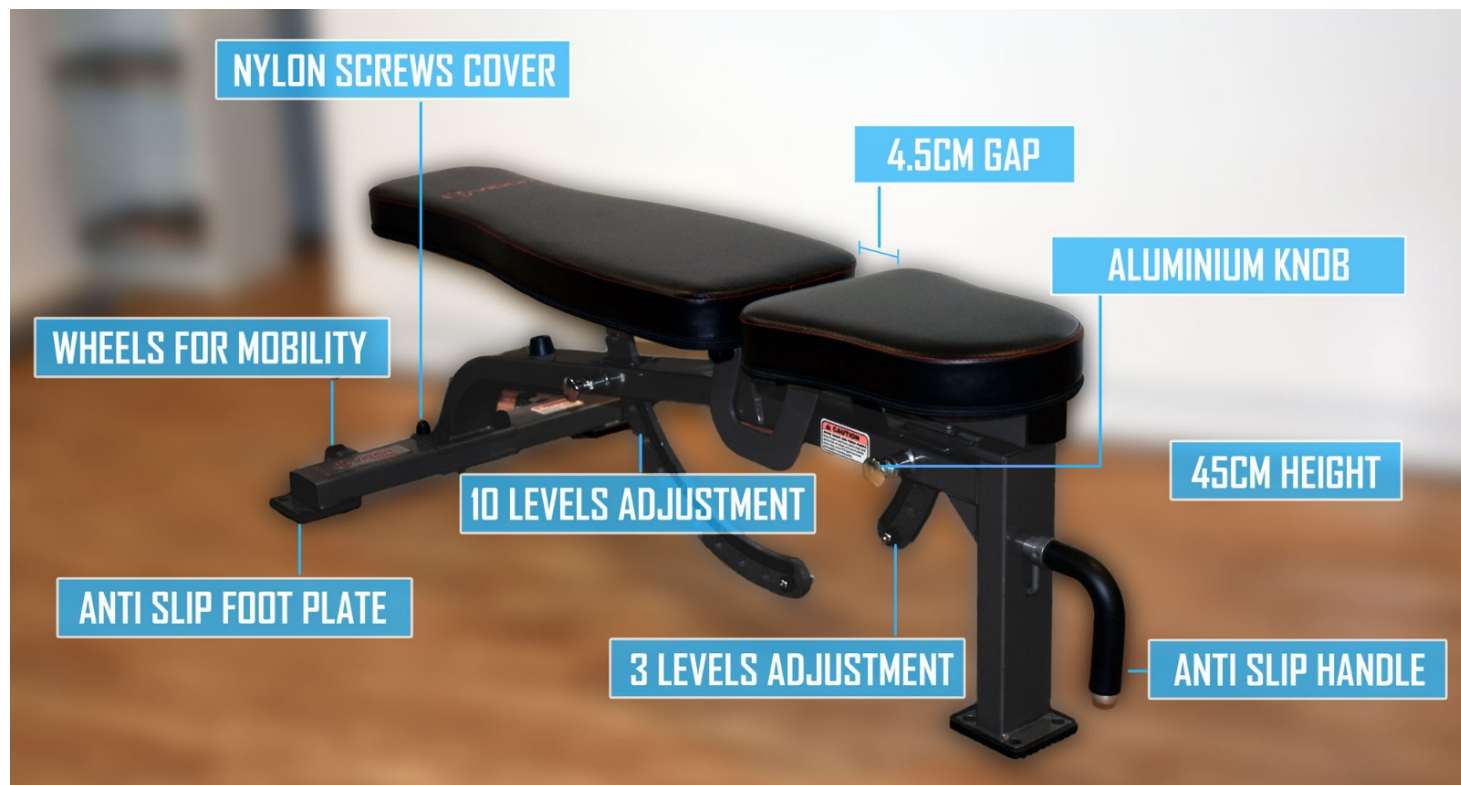

VIGOR MULTI ADJUSTABLE BENCH (BS-MAB)

SKU: BS-MAB

PRODUCT
DESCRIPTION

Solid, compact and effective, it is strong enough for gym use, while designed to fit into any home.

The weight bench is a solid unit and provides free weight exercises to build a rock solid body! The commercial grade bench provides quick and easy seat and back pad adjustments during workouts! Combine with a power rack, smith machine or squat racks for the ultimate workout!

Product Specifications

- Features Solid Steel Frame / Durable Padding
- Quick and Easy adjustment mechanism allows to adjust Flat, Incline and Decline - 3 x seat and 11 x back adjustments
- Back adjustment angles: -9.5°, 0°, 8.5°, 17°, 25.5°, 34°, 43°, 51.5°, 60°, 69°, 78° (optional)
 - Small gap (4.5cm) between seat and back padding
 - 45cm comfortable height in flat position
 - Transport Wheels and handle for easy movement
 - Rubber feet for floor protection and friction

Ergonomically Designed
- Stainless steel plate for smoothness and long lasting usage

Space Saving
- Stand upright for storage

DECLINE

INCLINE

FLAT

ADDITIONAL
INFORMATION

More Information

Packaging	145 x 52 x 17cm (30kg)
Warranty	Mainframe: Lifetime, Other parts: 1 year
Product Weight	27.5kg
Max Load	400kg
Product Dimension	137 x 62.5 x 45cm (LxWxH)