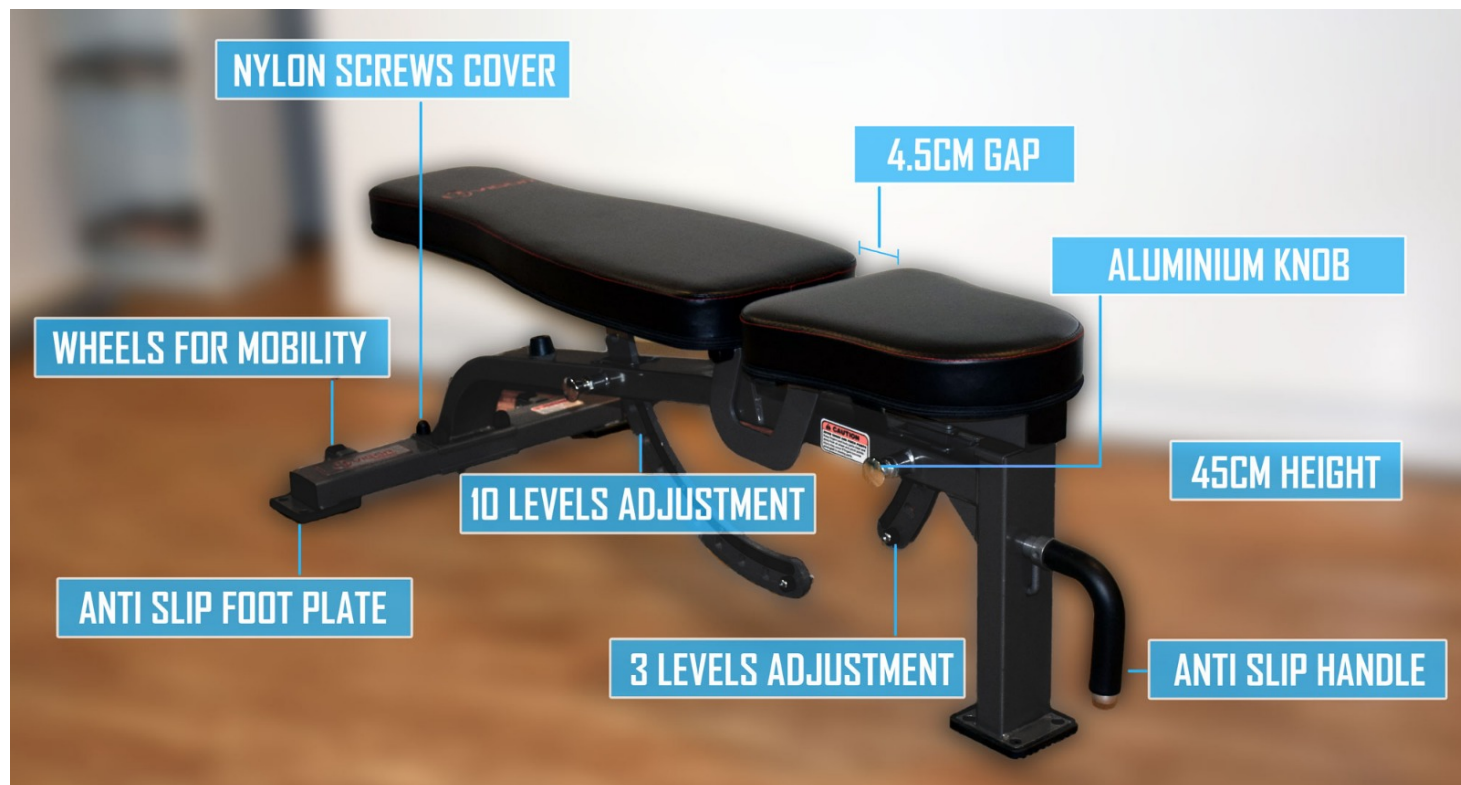

VIGOR MULTI ADJUSTABLE BENCH (BS-MAB)

SKU: BS-MAB

PRODUCT
DESCRIPTION

Solid, compact and effective, it is strong enough for gym use, while designed to fit into any home.

The weight bench is a solid unit and provides free weight exercises to build a rock solid body! The commercial grade bench provides quick and easy seat and back pad adjustments during workouts! Combine with a power rack, smith machine or squat racks for the ultimate workout!

Product Specifications

- Features Solid Steel Frame / Durable Padding
- Quick and Easy adjustment mechanism allows to adjust Flat, Incline and Decline - 3 x seat and 11 x back adjustments
- Back adjustment angles: -9.5°, 0°, 8.5°, 17°, 25.5°, 34°, 43°, 51.5°, 60°, 70°, 80° (optional)
 - Small gap (4.5cm) between seat and back padding
 - 45cm comfortable height in flat position
 - Transport Wheels and handle for easy movement
 - Rubber feet for floor protection and friction
 - Backrest dimension: 30 x 89cm (W x L)
 - Seat dimension: 29 x 35.5cm (W x L)

Ergonomically Designed
- Stainless steel plate for
smoothness and long lasting usage

Space Saving
- Stand upright for storage

DECLINE

FLAT

INCLINE

Product Improvements (3rd gen):

- Added optional backrest angle
- Lengthen backrest padding - Better support for tall user, while shorter user can use the full long backrest
 - Added stainless steel plate to adjustment point to reduce wear from adjustment

ADDITIONAL INFORMATION

	More Information
Packaging	145 x 52 x 17cm (30kg)
Warranty	Mainframe: Lifetime, Other parts: 1 year
Product Weight	27.5kg
Max Load	400kg
Product Dimension	137 x 62.5 x 45cm (LxWxH)