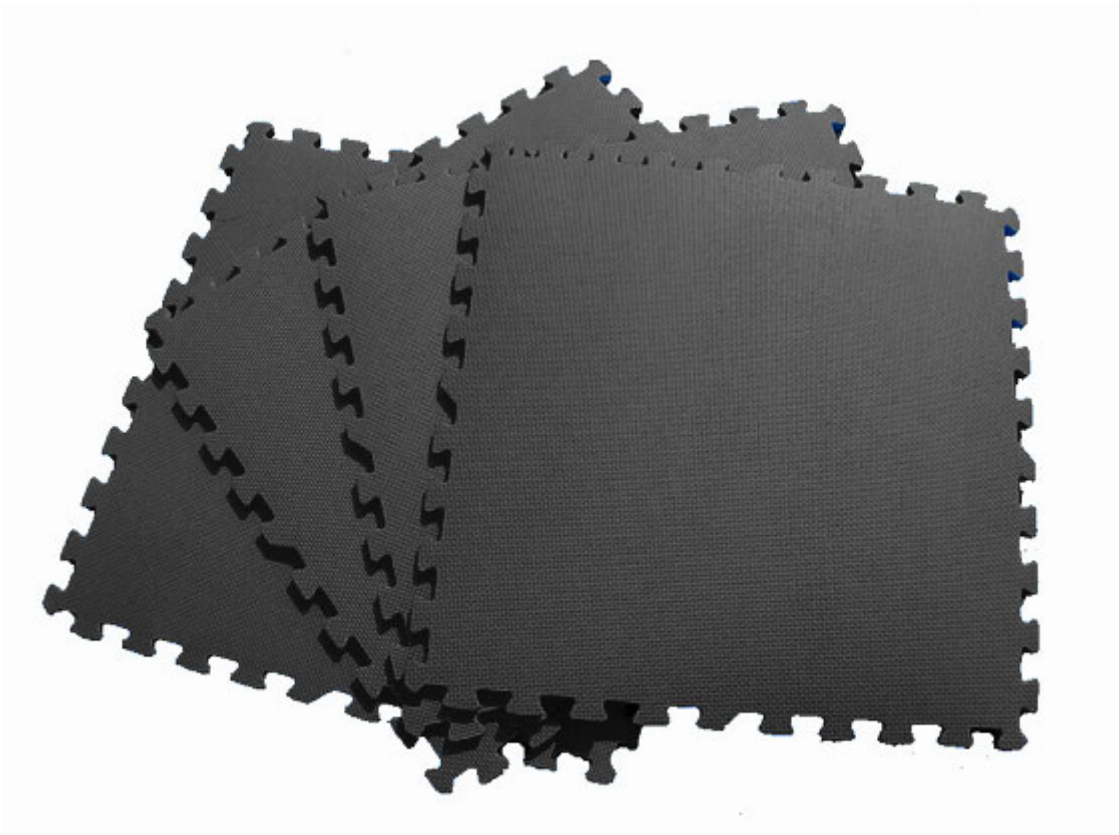

# EVA MAT (60X60X1CM)

SKU: ME-01

---

PRODUCT  
DESCRIPTION

- Pack of 4
- Size 60 x 60 x 1 cm
- Denser than normal puzzle mat
  - Black

Provides a cushion to hard floor surfaces in gyms, exercise rooms, trade shows, playrooms and more.

EVA (Ethylene Vinyl Acetate) is a space age material that can be produced in a range of different hardness's to suit most applications, it is impervious to liquids. These interlocking EVA mats offer very good insulation against cold concrete floors and they are durable.