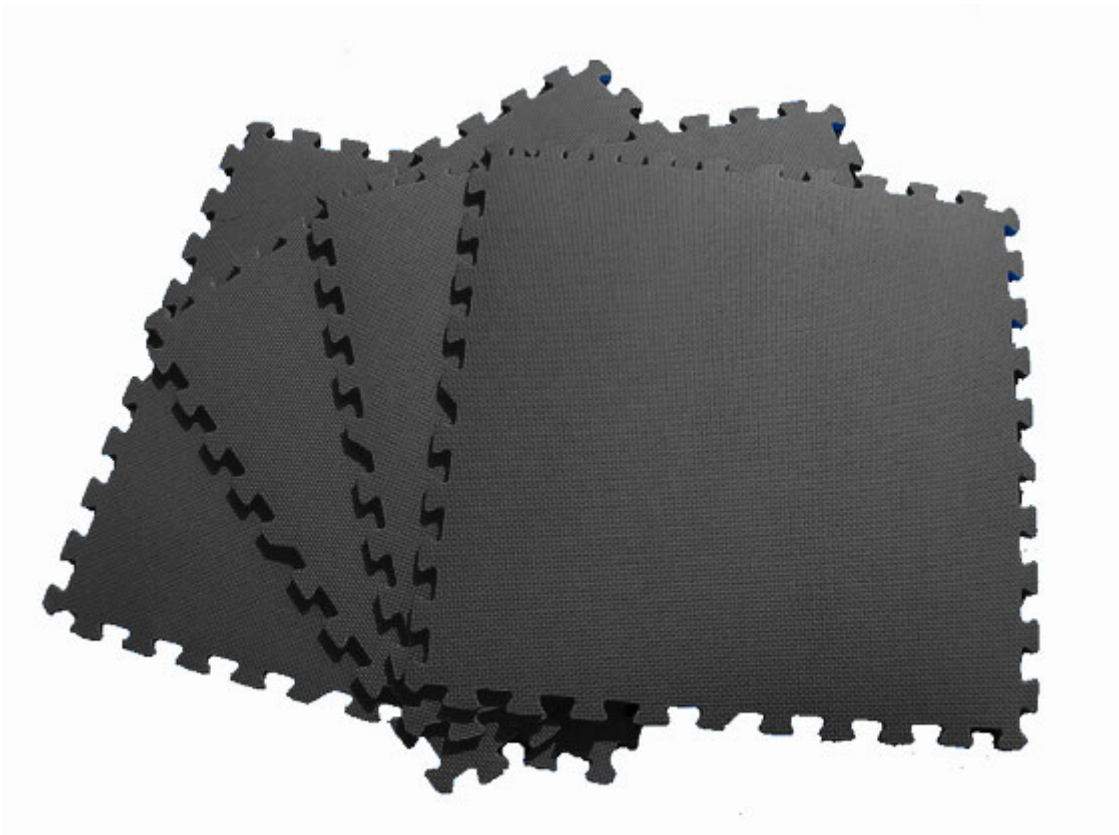

EVA MAT (60X60X1CM)

SKU: ME-01

PRODUCT
DESCRIPTION

- Pack of 4
- Size 60 x 60 x 1 cm
- Denser than normal puzzle mat
 - Black

Provides a cushion to hard floor surfaces in gyms, exercise rooms, trade shows, playrooms and more.

EVA (Ethylene Vinyl Acetate) is a space age material that can be produced in a range of different hardness's to suit most applications, it is impervious to liquids. These interlocking EVA mats offer very good insulation against cold concrete floors and they are durable.