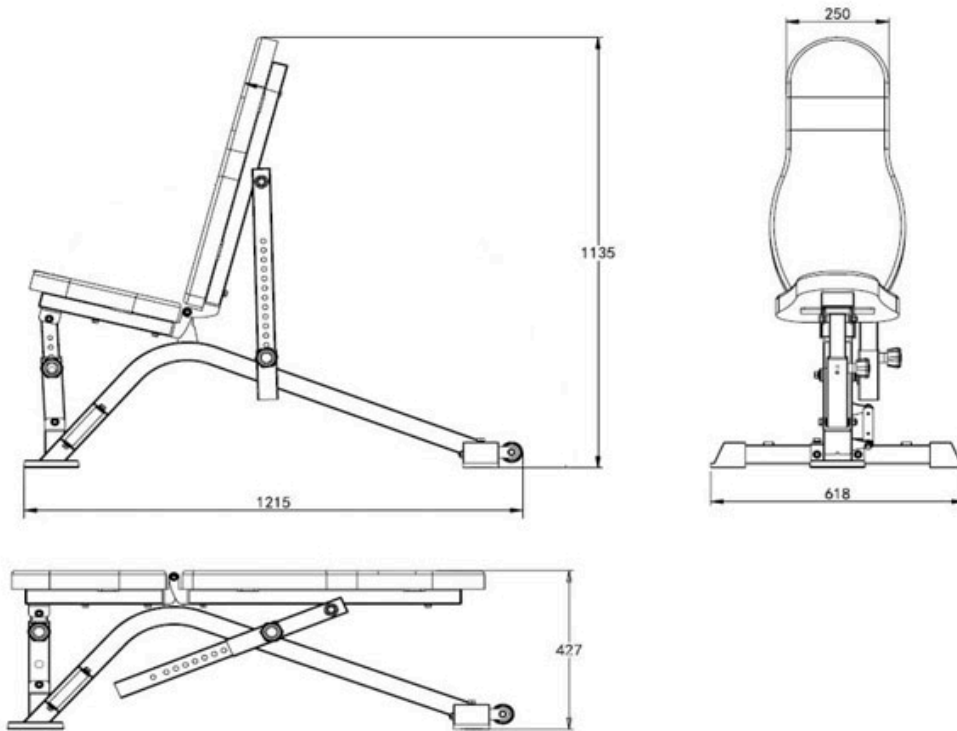

ADDITIONAL INFORMATION

More Information

Packaging	117 x 43 x 17cm (23kg)
Warranty	Mainframe: Lifetime, Other parts: 1 year
Product Weight	21.5kg
Max Load	250kg
Product Dimension	122 x 60.5 x 43cm (LxWxH)