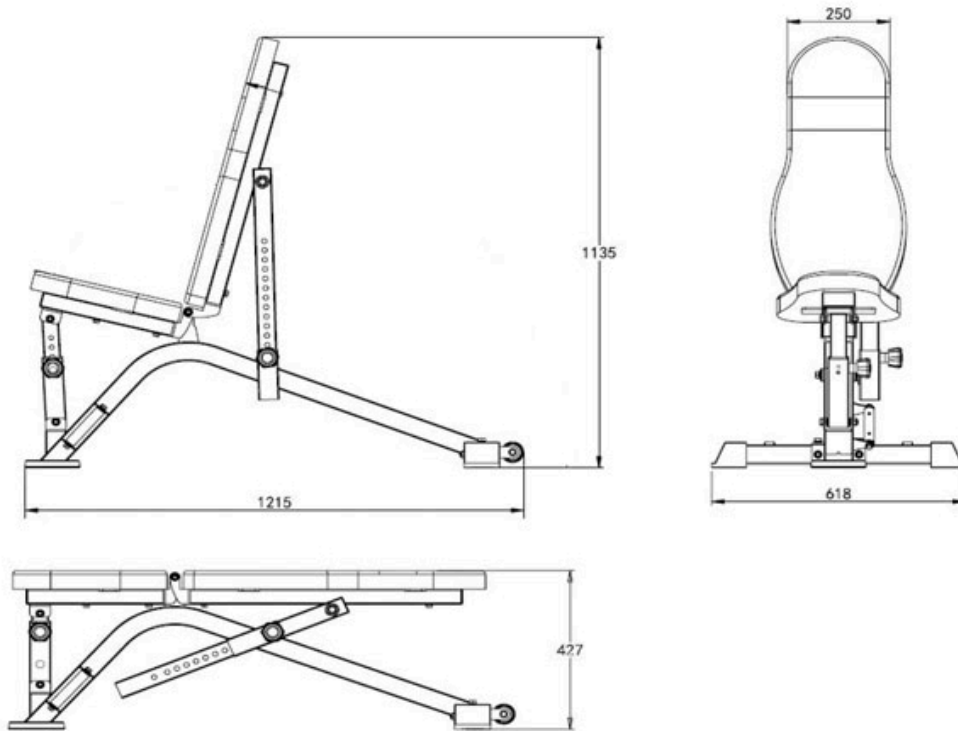

ADDITIONAL INFORMATION

More Information

Packaging	117 x 43 x 17cm (23kg)
Warranty	Mainframe: Lifetime, Other parts: 1 year
Product Weight	21.5kg
Max Load	250kg
Product Dimension	122 x 60.5 x 43cm (LxWxH)