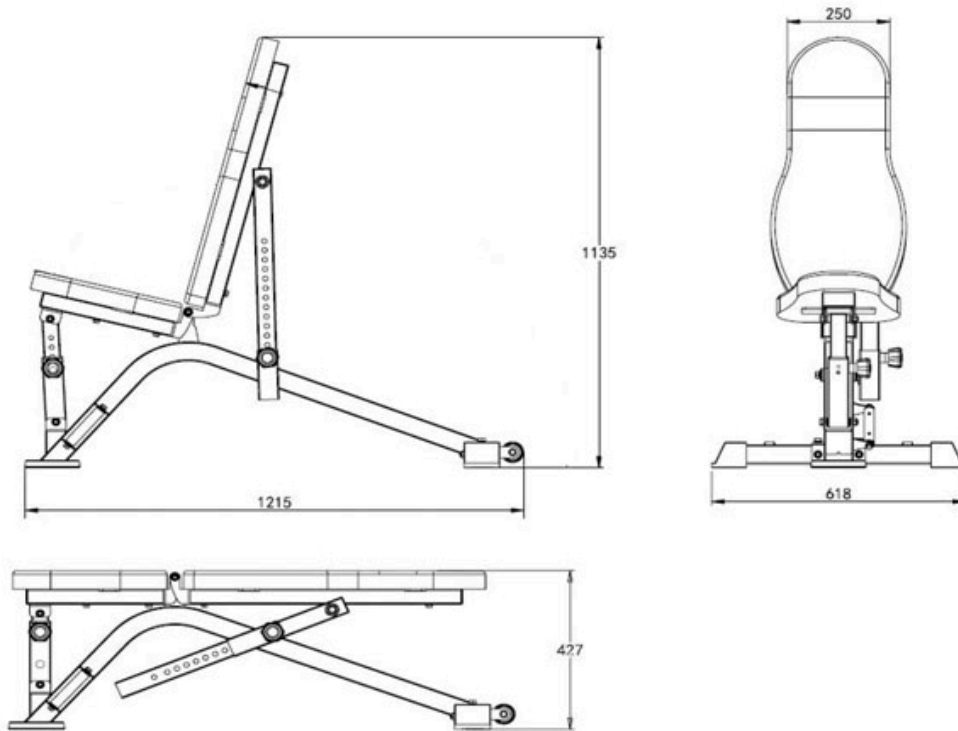

### **Product Specifications**

- Features Solid Steel Frame / Durable Padding
- Quick and Easy adjustment mechanism allows to adjust Flat, Incline and Decline - 4 x seat and 13 x back adjustments
- Small gap (3cm) between seat and back padding
  - 43cm comfortable height in flat position
- Transport Wheels and handle for easy movement
  - Rubber feet for floor protection and friction

# M

바벨 밀리터리 프레스  
barbell military press

덤벨 밀리터리프레스  
Dumbbell military press

바벨 밀리터리 프레스  
barbell military press

덤벨 밀리터리프레스  
Dumbbell military press

ADDITIONAL INFORMATION

	More Information
<b>Packaging</b>	117 x 43 x 17cm (23kg)
<b>Warranty</b>	Mainframe: Lifetime, Other parts: 1 year
<b>Product Weight</b>	21.5kg
<b>Max Load</b>	250kg
<b>Product Dimension</b>	122 x 60.5 x 43cm (LxWxH)