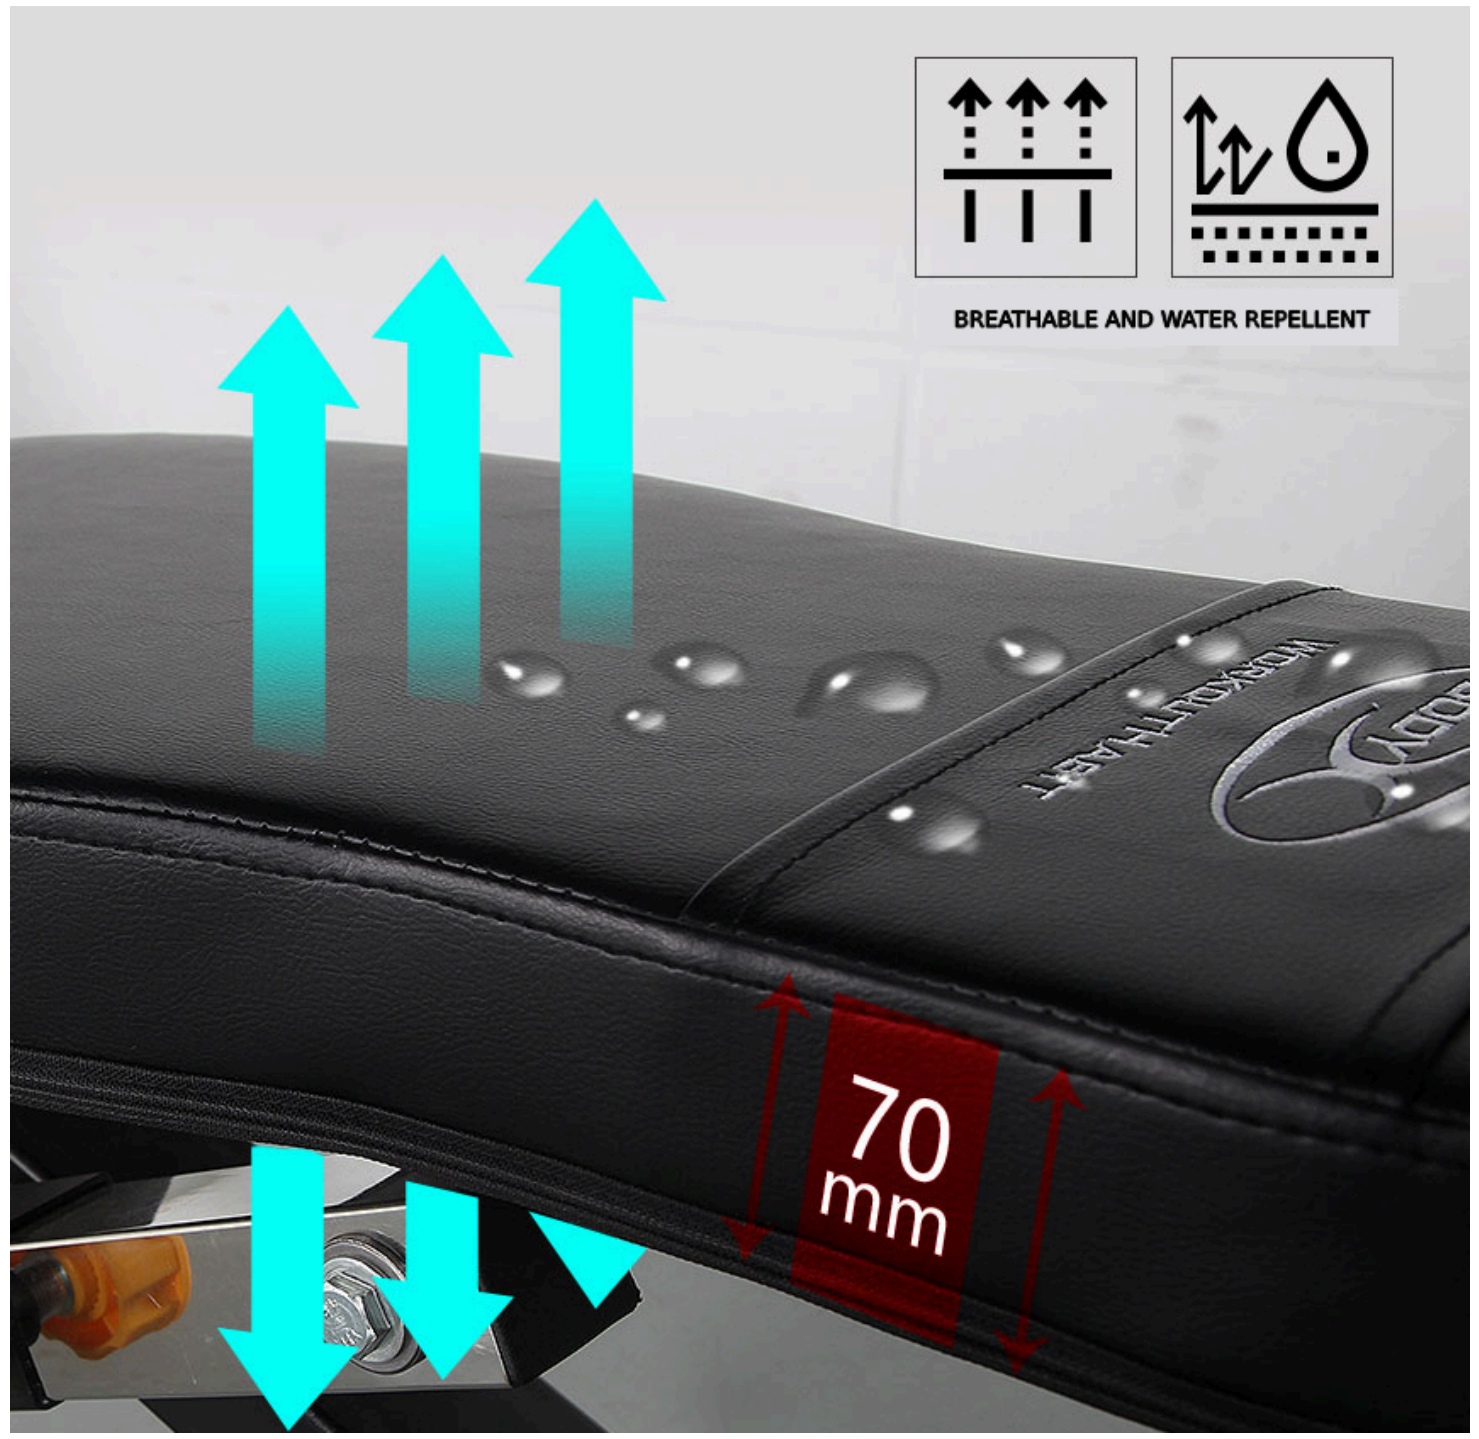

## PRODUCT DESCRIPTION

---

Solid, compact and effective, it is designed to fit into any home.

The weight bench is a solid unit and provides free weight exercises to build a rock solid body! The compact bench provides quick and easy seat and back pad adjustments during workouts! Combine with a power rack, smith machine or squat racks for the ultimate workout!

### **Product Specifications**

- Features Solid Steel Frame / Durable Padding
- Quick and Easy adjustment mechanism allows to adjust Flat, Incline and Decline - 4 x seat and 13 x back adjustments
- Small gap (3cm) between seat and back padding
  - 43cm comfortable height in flat position
- Transport Wheels and handle for easy movement
  - Rubber feet for floor protection and friction

**F** flat banch  
플랫 벤치

**I** incline banch  
인클라인벤치

**M** military banch  
밀리터리 벤치

MAX LOAD  
200KG

BREATHABLE AND WATER REPELLENT