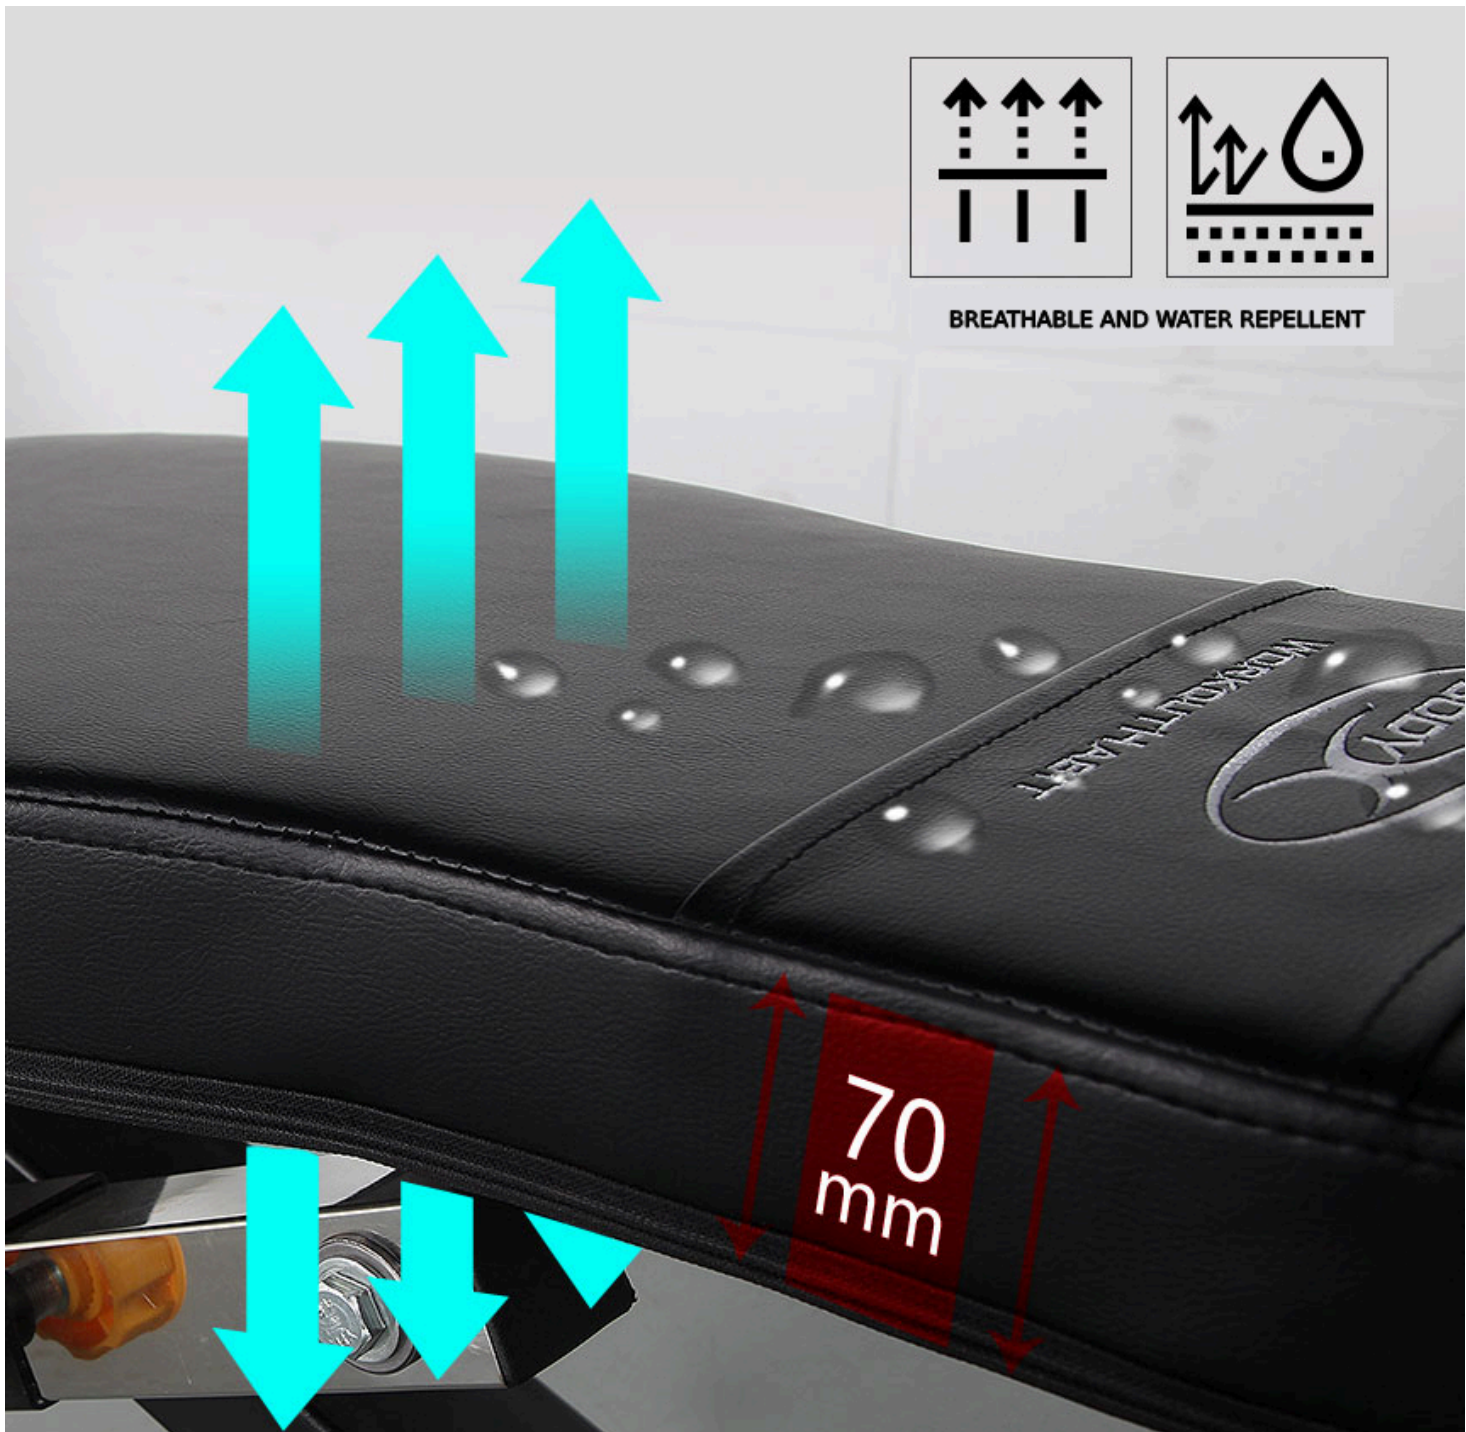

BODYX COMPACT UTILITY BENCH

SKU: BK-4006

PRODUCT DESCRIPTION

Solid, compact and effective, it is designed to fit into any home.

The weight bench is a solid unit and provides free weight exercises to build a rock solid body! The compact bench provides quick and easy seat and back pad adjustments during workouts! Combine with a power rack, smith machine or squat racks for the ultimate workout!

Product Specifications

- Features Solid Steel Frame / Durable Padding
- Quick and Easy adjustment mechanism allows to adjust Flat, Incline and Decline - 4 x seat and 13 x back adjustments
- Small gap (3cm) between seat and back padding
 - 43cm comfortable height in flat position
- Transport Wheels and handle for easy movement
 - Rubber feet for floor protection and friction

F flat banch
플랫 벤치

I incline banch
인클라인벤치

M military banch
밀리터리 벤치

MAX LOAD
200KG

BREATHABLE AND WATER REPELLENT

1 플랫 벤치

F

레그레이즈
Leg Raise