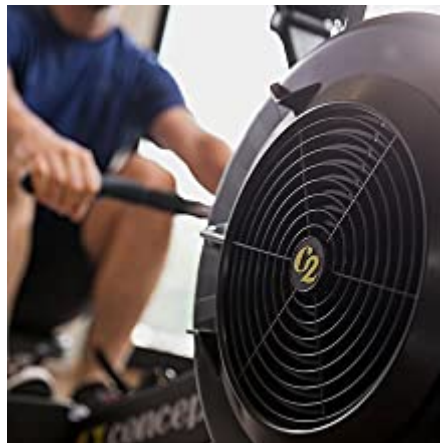

### The World's Best-Selling Rowing Machine

The dependable performance of the Concept2 Model D Indoor Rower has made it the best-selling rowing machine in the world for over 40 years.

Used by elite athletes for competitive training, the versatile Model D fits in as well in fitness facilities and home gyms as it does in boathouses around the world. The Model D fits your goals and your budget, offering a low-impact exercise accessible to anyone of any age.

- Frame: Aluminum
- Finish: Powder coat
- 14" Seat Height

Included with your Purchase

- Performance Monitor 5 (PM5)
- Quick Start Guide
- Assembly Tools

### Trust Your Workout Data

- Measure your progress with reliable, comparable data on every stroke.
  - Workout options include time, distance and intervals.
    - Easy on your eyes with backlit LCD display.
- Wireless Bluetooth and ANT+ compatibility for heart rate monitoring or apps.
  - Save workouts to a USB flash drive (not included).
    - Games included, and more.

### Control Your Workout Intensity

- Air-resistance flywheel responds to every stroke.
- Control the air flow with an easy change of the damper.
  - Damper levels 1-10.
    - Minimal noise.
    - Smooth feel.