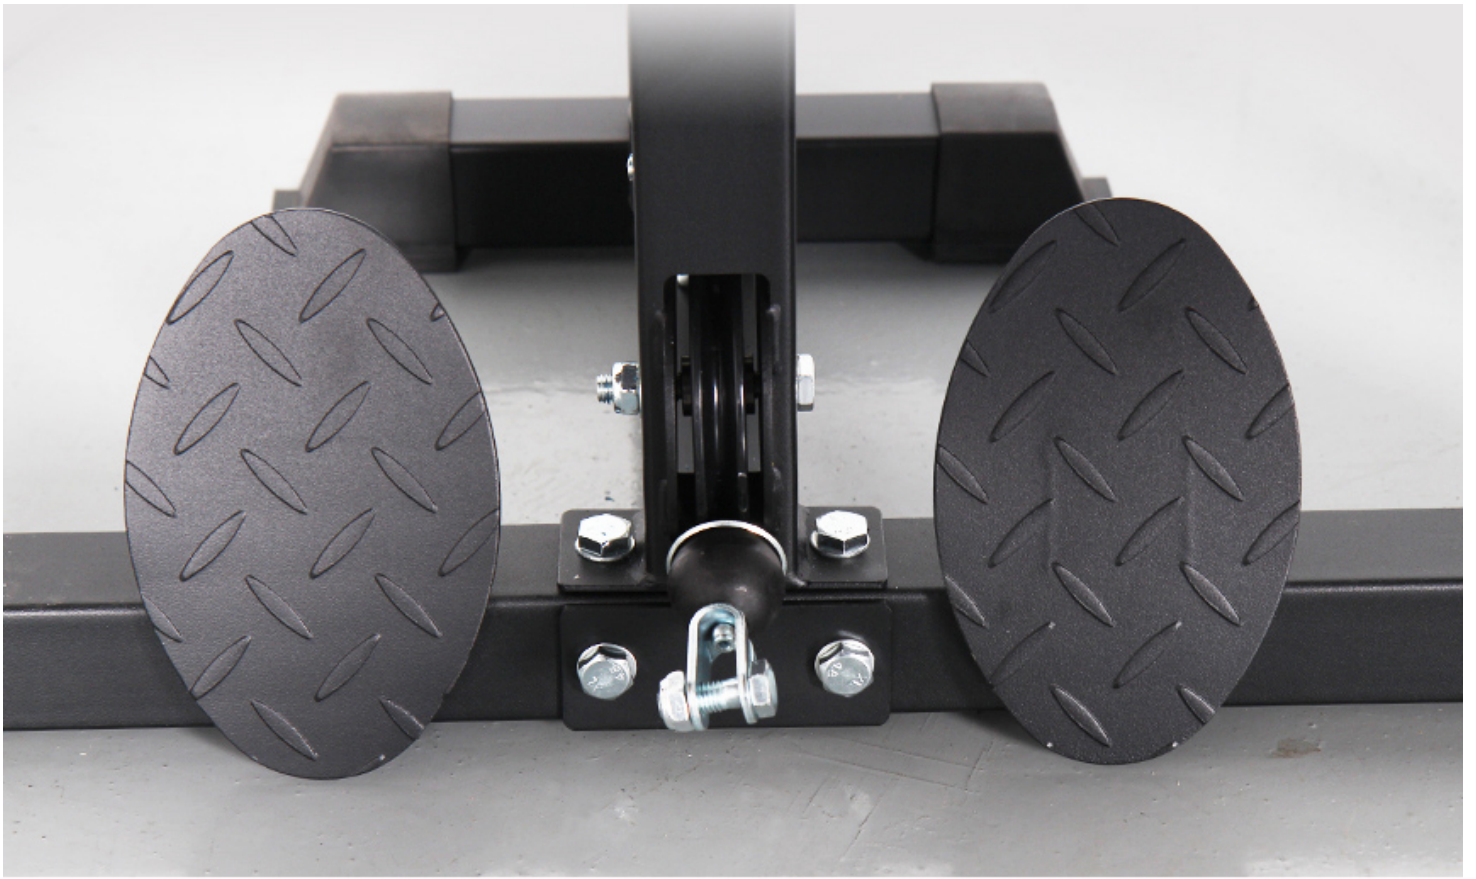

BODYX HALF RACK WITH LAT

SKU: VR-6008

PRODUCT
DESCRIPTION

ACCESSORIES

1 Lat pulldown bar

2 Short bar

3 J hooks

4 Safety catch (40cm)

5 Dip bars

6 Landmine

*Note: Refer to the main product image for the latest design.

ADDITIONAL INFORMATION

More Information

Warranty	1 year
Product Weight	100kg
Max Load	200kg
Product Dimension	161 x 140 x 224cm (W x L x H)