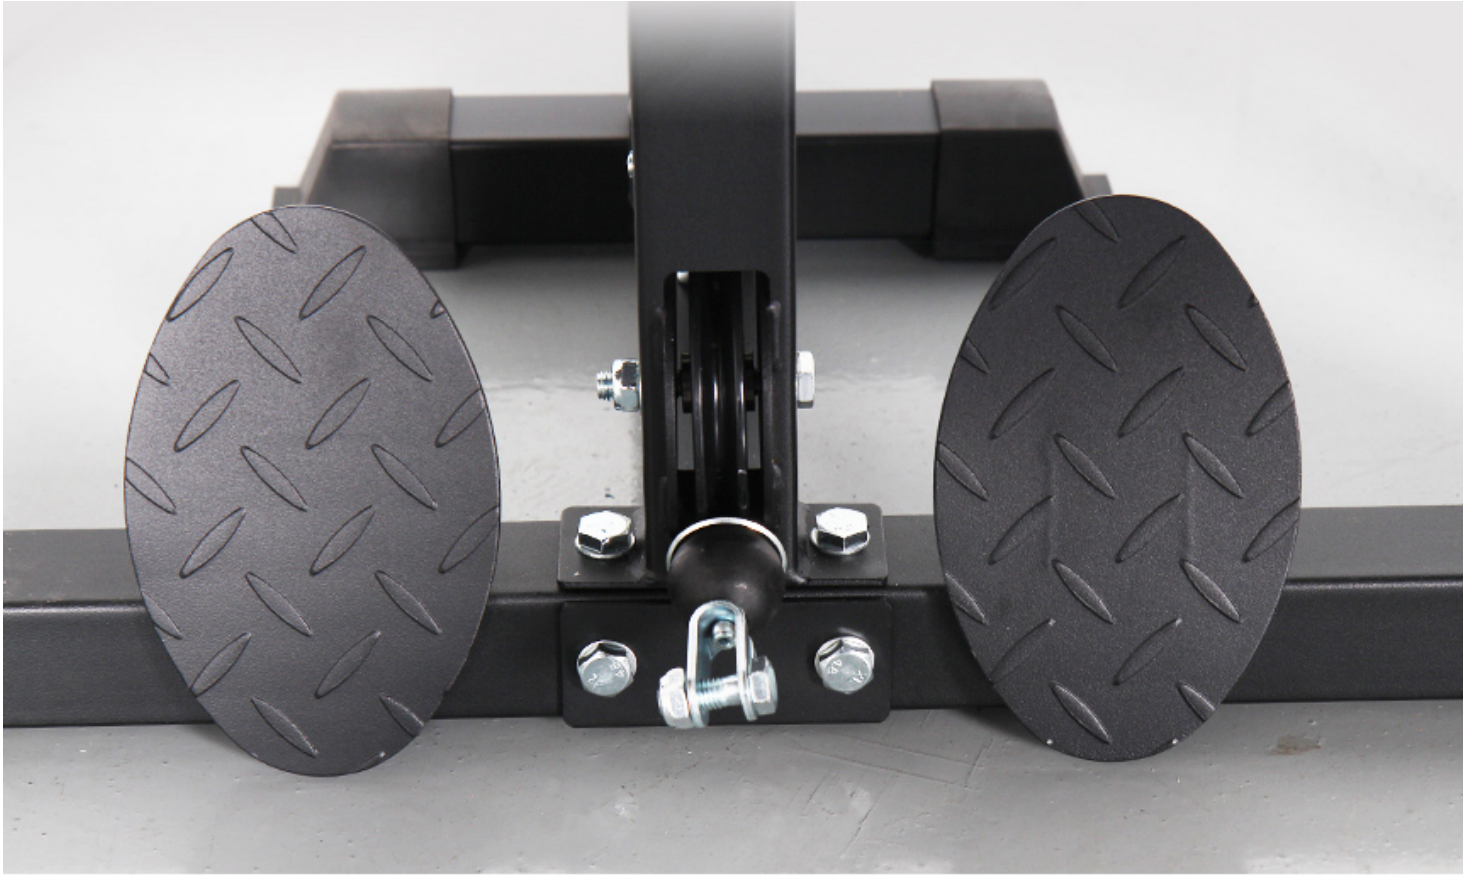

BODYX HALF RACK WITH LAT

SKU: VR-6008

PRODUCT
DESCRIPTION

ACCESSORIES

1 Lat pulldown bar

2 Short bar

3 J hooks

4 Safety catch (40cm)

5 Dip bars

6 Landmine

*Note: Refer to the main product image for the latest design.

ADDITIONAL INFORMATION

More Information

Warranty	1 year
Product Weight	100kg
Max Load	200kg
Product Dimension	161 x 140 x 224cm (W x L x H)