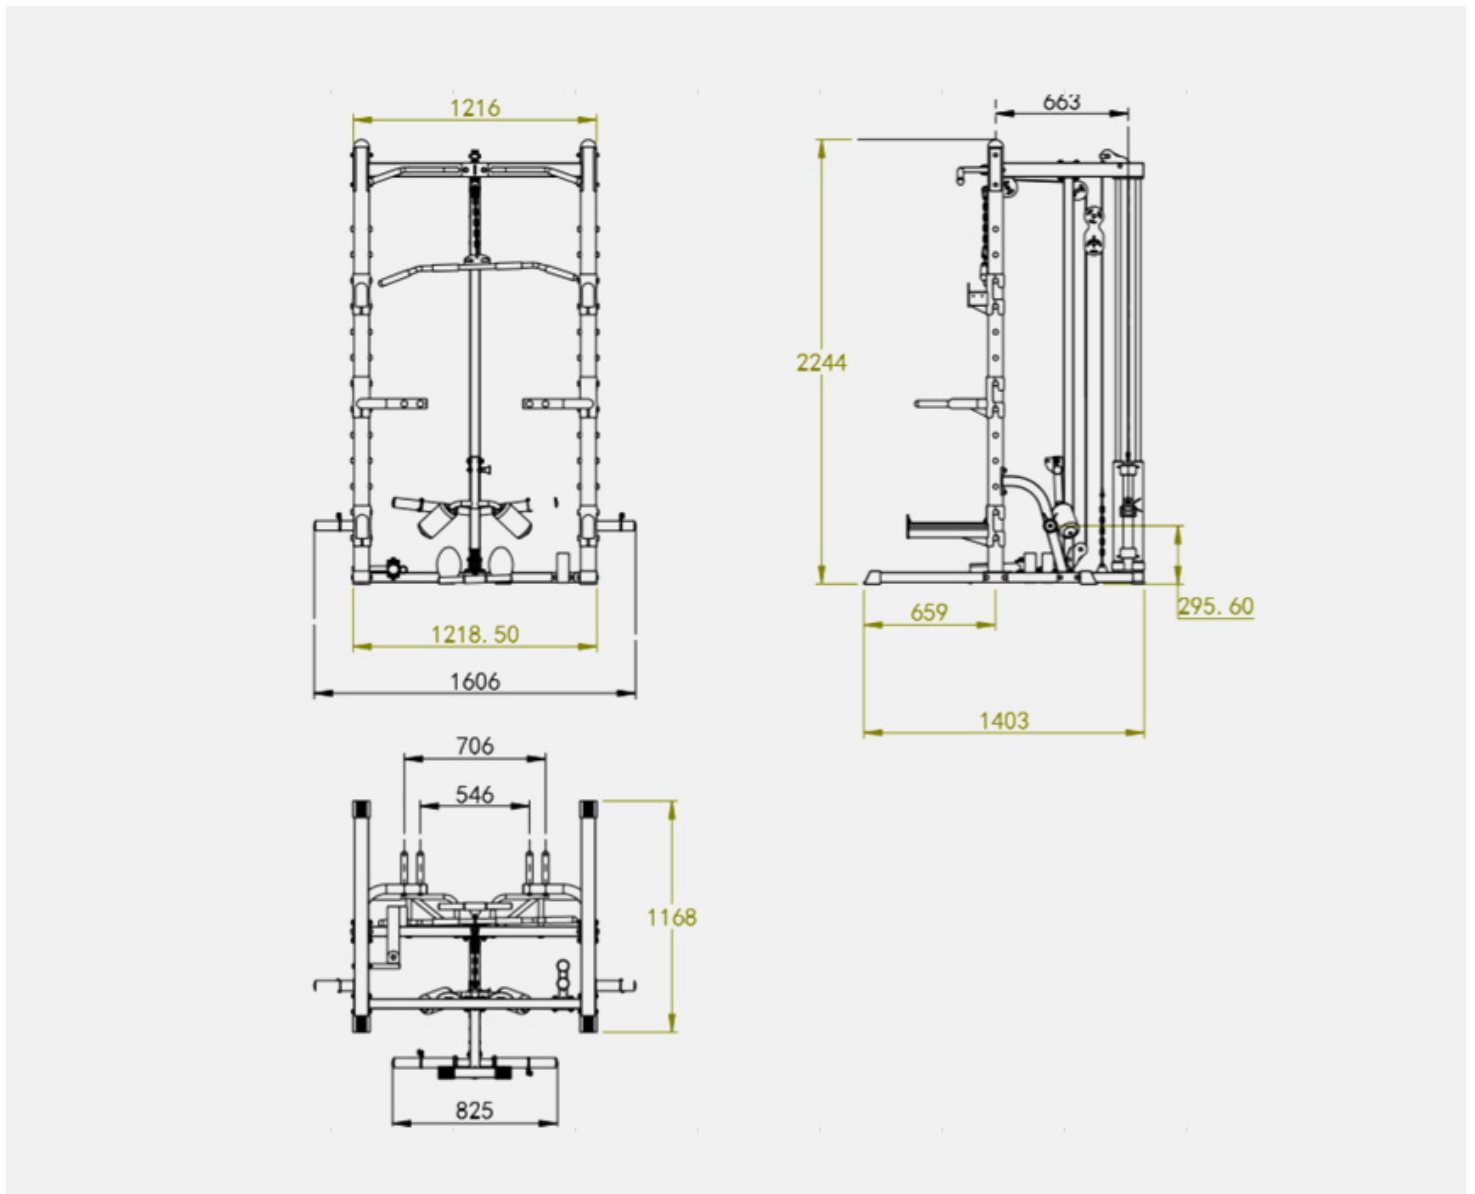

BODYX HALF RACK WITH LAT

SKU: VR-6008

PRODUCT
DESCRIPTION

ACCESSORIES

1 Lat pulldown bar

2 Short bar

3 J hooks

4 Safety catch (40cm)

5 Dip bars

6 Landmine

*Note: Refer to the main product image for the latest design.

ADDITIONAL INFORMATION

More Information

Warranty	1 year
Product Weight	100kg
Max Load	200kg
Product Dimension	161 x 140 x 224cm (W x L x H)