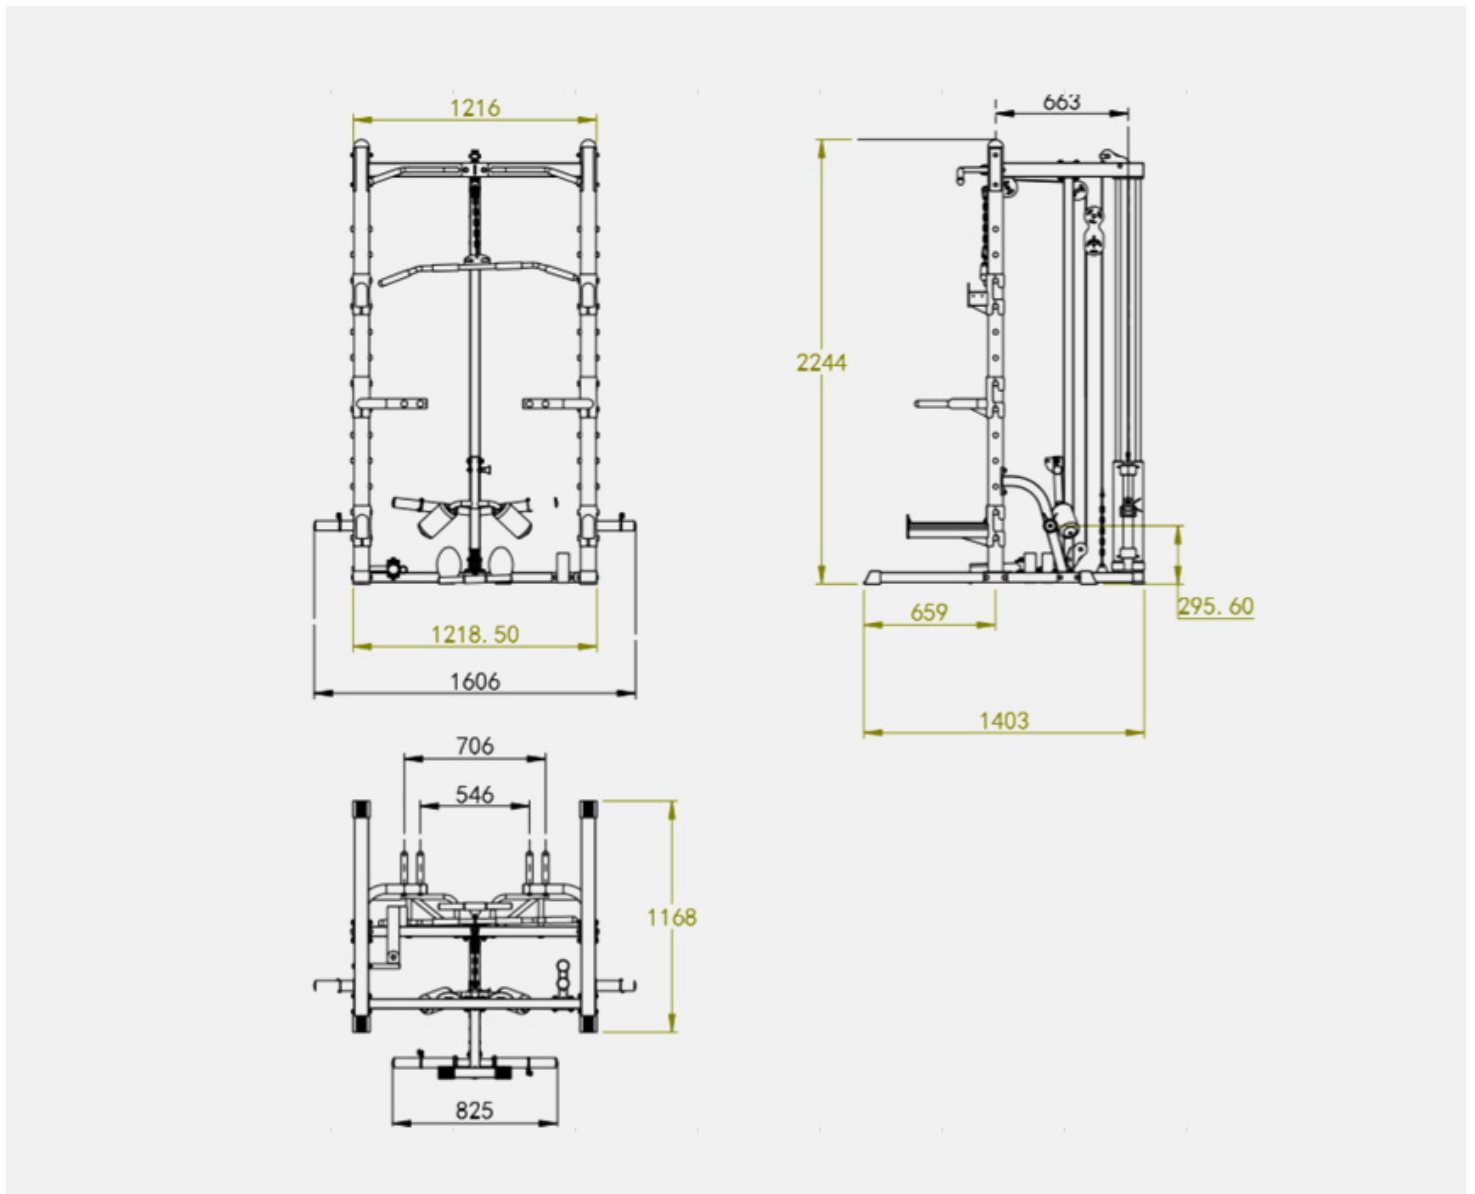

# BODYX HALF RACK WITH LAT

SKU: VR-6008

---

PRODUCT  
DESCRIPTION

# ACCESSORIES

1 Lat pulldown bar

2 Short bar

3 J hooks

4 Safety catch (40cm)

5 Dip bars

6 Landmine

\*Note: Refer to the main product image for the latest design.

ADDITIONAL  
INFORMATION

More Information

<b>Warranty</b>	1 year
<b>Product Weight</b>	100kg
<b>Max Load</b>	200kg
<b>Product Dimension</b>	161 x 140 x 224cm (W x L x H)