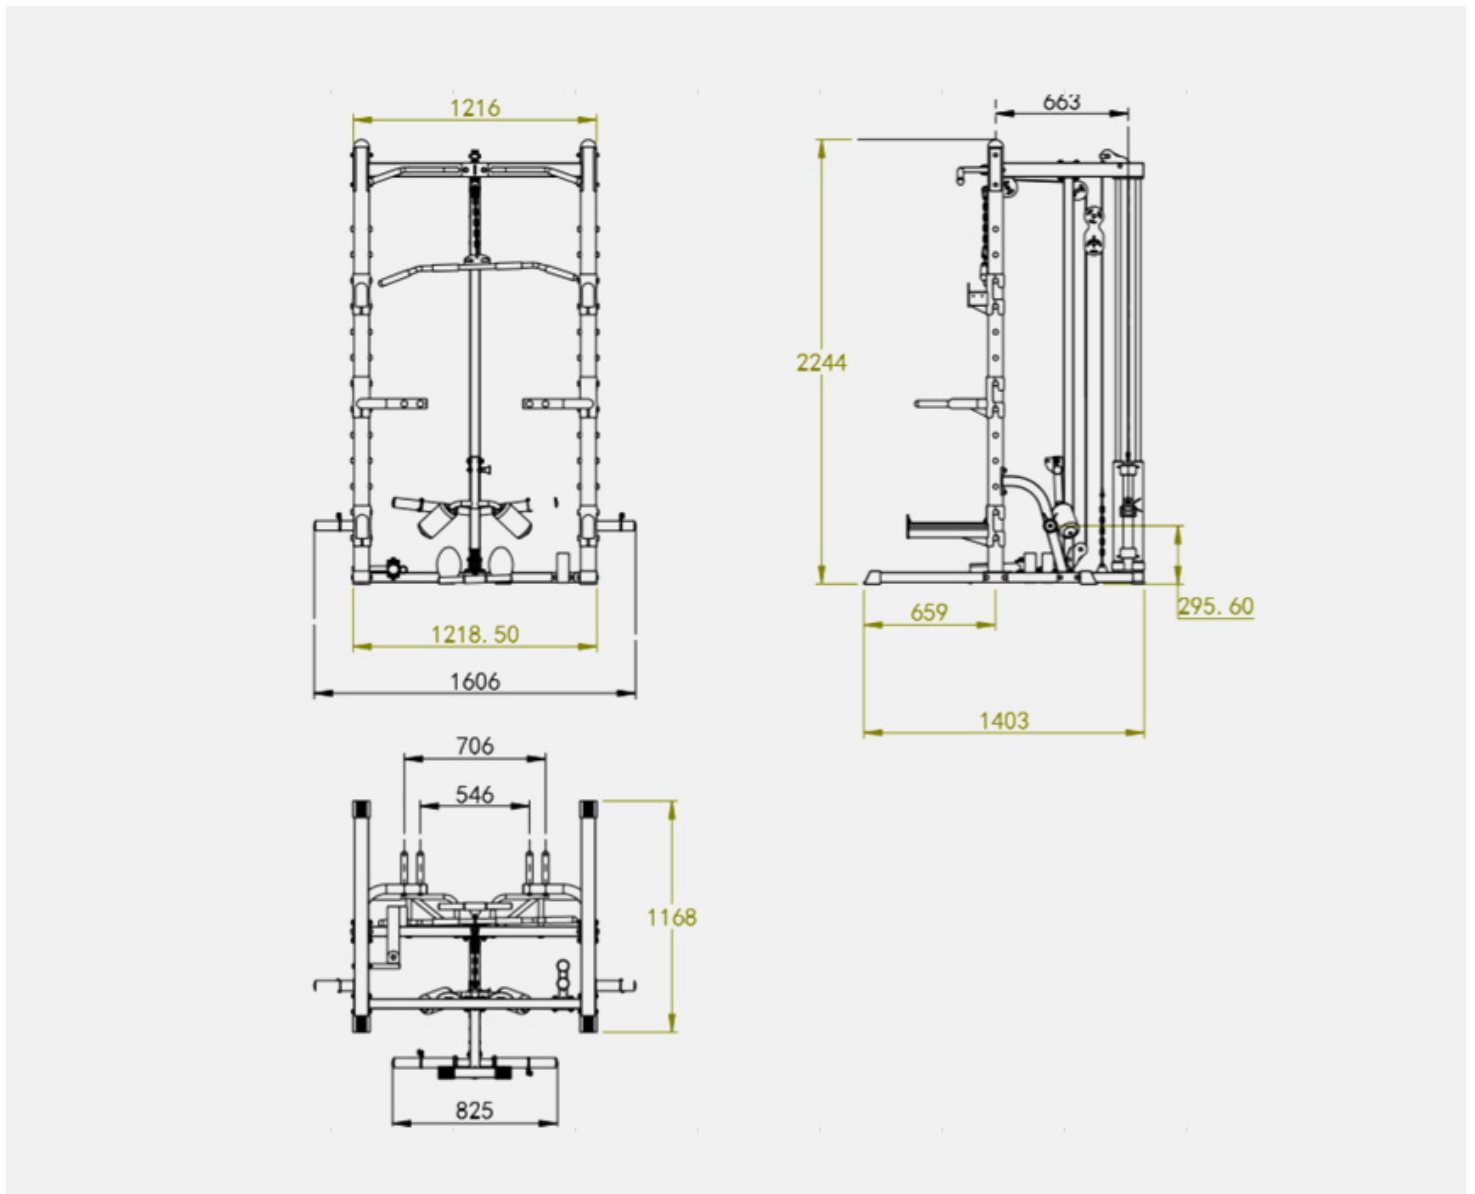

# BODYX HALF RACK WITH LAT

SKU: VR-6008

---

PRODUCT  
DESCRIPTION

# ACCESSORIES

1 Lat pulldown bar

2 Short bar

3 J hooks

4 Safety catch (40cm)

5 Dip bars

6 Landmine

\*Note: Refer to the main product image for the latest design.

ADDITIONAL INFORMATION

More Information

<b>Warranty</b>	1 year
<b>Product Weight</b>	100kg
<b>Max Load</b>	200kg
<b>Product Dimension</b>	161 x 140 x 224cm (W x L x H)