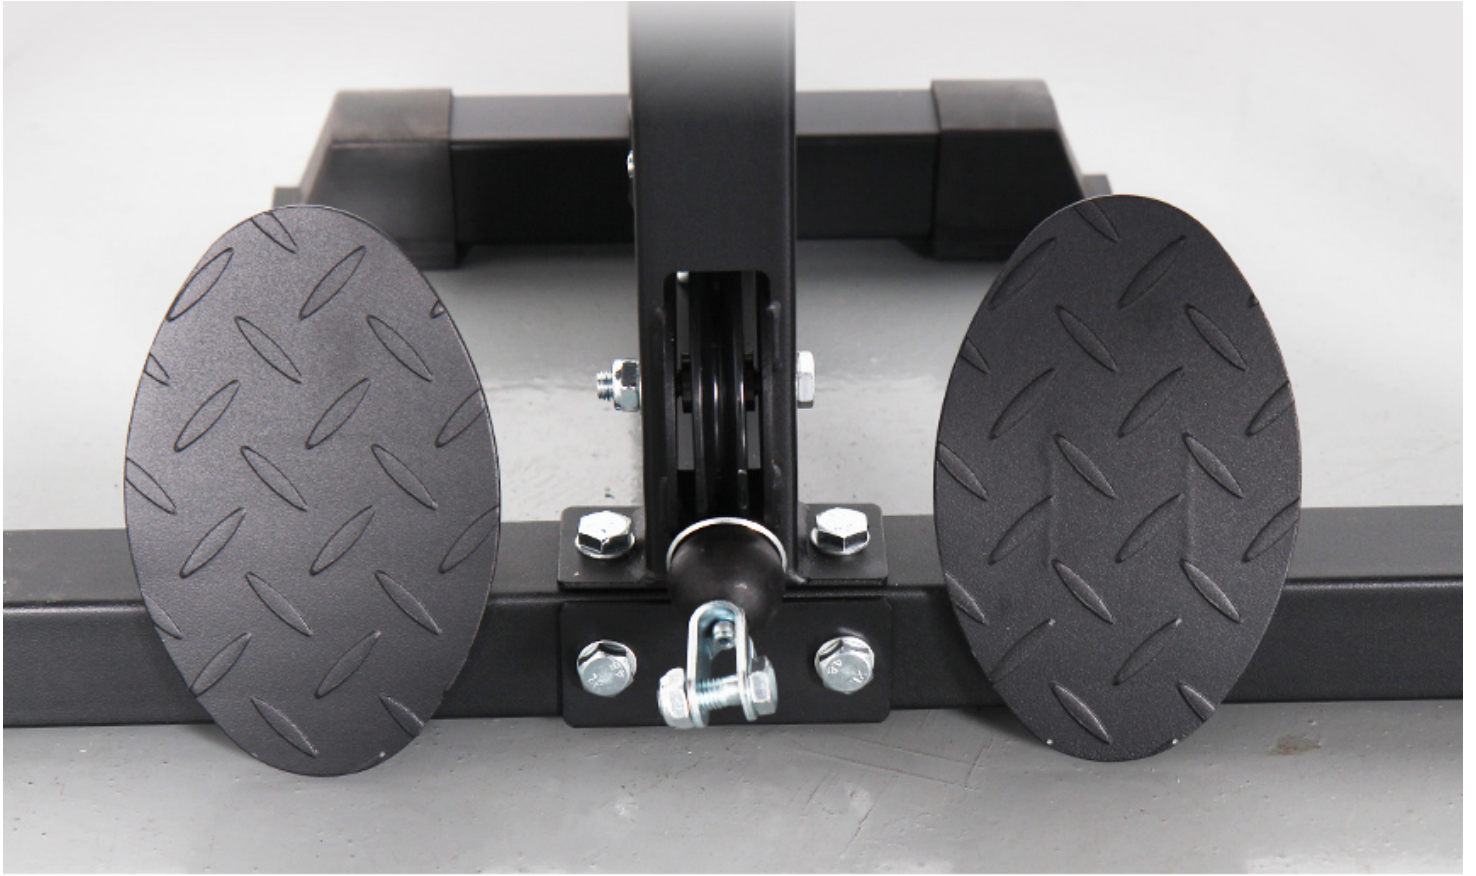

# BODYX HALF RACK WITH LAT

SKU: VR-6008

---

PRODUCT  
DESCRIPTION

# ACCESSORIES

1 Lat pulldown bar

2 Short bar

3 J hooks

4 Safety catch (40cm)

5 Dip bars

6 Landmine

\*Note: Refer to the main product image for the latest design.