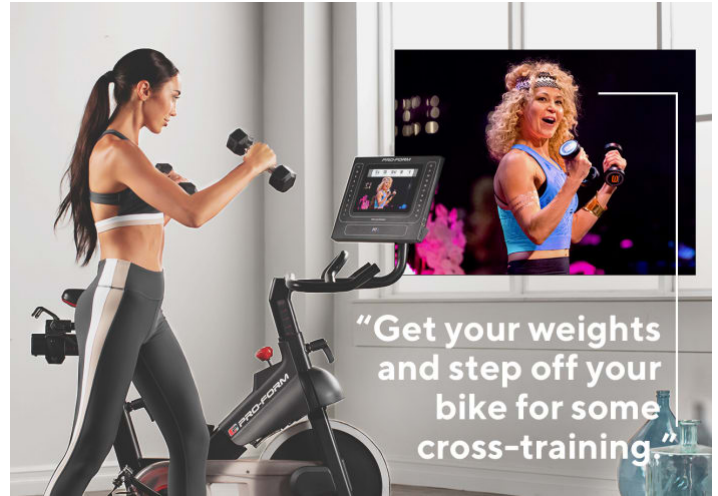

Cross-Train with the Included Hand Weights

This bike isn't only about toning your legs. Two 1.4kg dumbbells are included with the bike so you can follow your trainer on and off your bike in cross-training workouts that will pump your upper body as well as your legs.