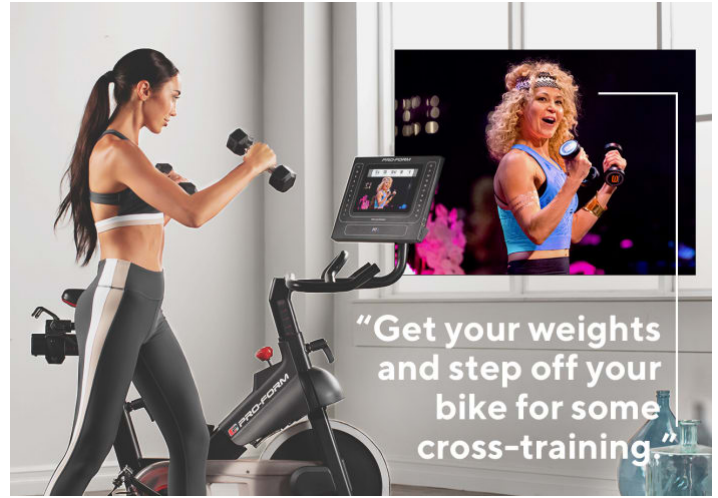

PROFORM TOUR DE FRANCE CSC SPIN BIKE

PRO-FORM

SKU: PFEX67720-INT

PRODUCT
DESCRIPTION

Expert Personal Trainers in Your Living Room

Engage in a whole new workout experience as certified personal trainers take your exercise all around the world, controlling your machine's resistance for you along the way. iFit® gives you continued motivation with unlimited access to streaming global and studio workouts, all led by a trainer.

Experience The Workouts

Our trainers can control your bike's resistance.

1-month iFit® Coach Membership Included

Interactive Cycling Sessions Inside Your Home

LIVE Interactive Training

Follow along with our personal trainers as they lead your workout and help you get results. With iFit's LIVE Resistance Control technology, your trainer takes control of the resistance on your bike to realistically match the terrain of your workout. When your trainer goes up a hill, you'll feel the burn.

Cross-Train with the Included Hand Weights

This bike isn't only about toning your legs. Two 1.4kg dumbbells are included with the bike so you can follow your trainer on and off your bike in cross-training workouts that will pump your upper body as well as your legs.

Adjust to the Perfect Fit

Interactive Training for All

We all come in different shapes and sizes, but cycling should be for everyone. We've engineered the Bike to adjust to fit most user heights. Move the seat up, down, forward, or backward, and the handlebars up or down to find the right position for you.