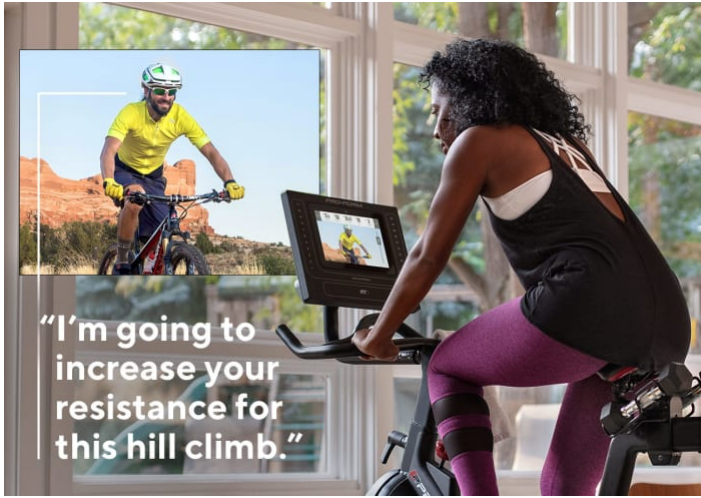

Experience The Workouts

Our trainers can control your bike's resistance.

1-month iFit® Coach Membership Included

Interactive Cycling Sessions Inside Your Home

LIVE Interactive Training

Follow along with our personal trainers as they lead your workout and help you get results. With iFit's LIVE Resistance Control technology, your trainer takes control of the resistance on your bike to realistically match the terrain of your workout. When your trainer goes up a hill, you'll feel the burn.

Cross-Train with the Included Hand Weights

This bike isn't only about toning your legs. Two 1.4kg dumbbells are included with the bike so you can follow your trainer on and off your bike in cross-training workouts that will pump your upper body as well as your legs.

Adjust to the Perfect Fit

Interactive Training for All

We all come in different shapes and sizes, but cycling should be for everyone. We've engineered the Bike to adjust to fit most user heights. Move the seat up, down, forward, or backward, and the handlebars up or down to find the right position for you.

Silence Never Sounded So Good

Experience a smooth, frictionless, and silent ride with our patented SMR™ Silent Magnetic Resistance, which allows you to adjust your training intensity without interrupting your workout or anyone around you.