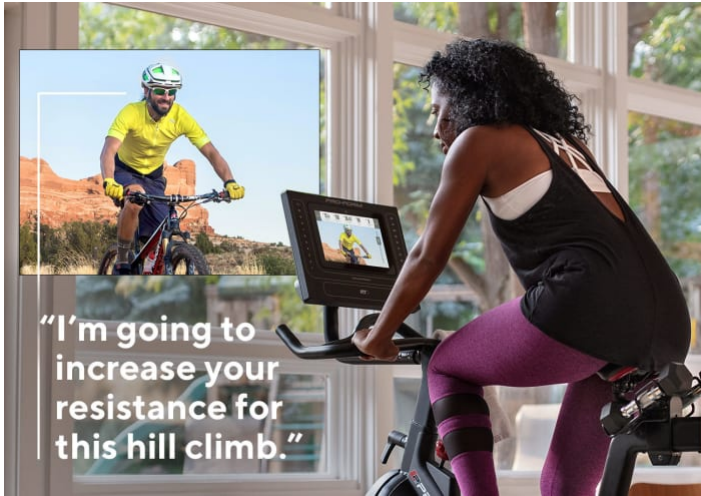

Experience The Workouts

Our trainers can control
your bike's resistance.

1-month iFit® Coach Membership Included

Interactive Cycling Sessions Inside Your Home

LIVE Interactive Training

Follow along with our personal trainers as they lead your workout and help you get results. With iFit's LIVE Resistance Control technology, your trainer takes control of the resistance on your bike to realistically match the terrain of your workout. When your trainer goes up a hill, you'll feel the burn.

Cross-Train with the Included Hand Weights

This bike isn't only about toning your legs. Two 1.4kg dumbbells are included with the bike so you can follow your trainer on and off your bike in cross-training workouts that will pump your upper body as well as your legs.

Adjust to the Perfect Fit

Interactive Training for All

We all come in different shapes and sizes, but cycling should be for everyone. We've engineered the Bike to adjust to fit most user heights. Move the seat up, down, forward, or backward, and the handlebars up or down to find the right position for you.

Silence Never Sounded So Good

Experience a smooth, frictionless, and silent ride with our patented SMR™ Silent Magnetic Resistance, which allows you to adjust your training intensity without interrupting your workout or anyone around you.