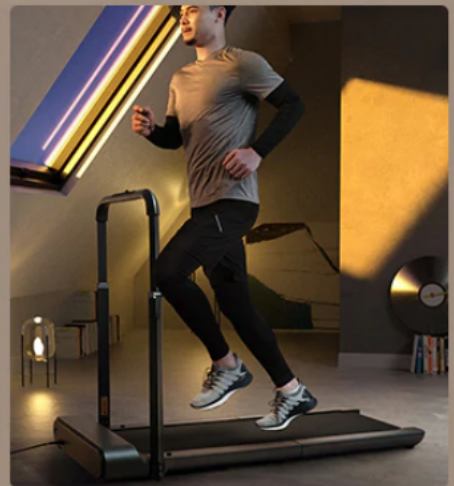

Gym

Stand the handrails upright and turn on the running mode. The maximum speed is 10km/h. Only supports M mode, control with remote control