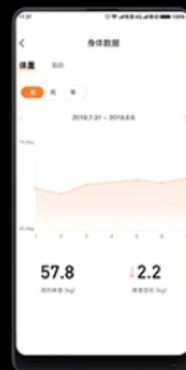

Choose Smarter Ways for Easier Sports Life

3 Ways Easy Operation

R1 supports 3 control modes in walking mode. M manual mode can be controlled by remote control. In A automatic mode (only walking mode is supported), the speed can be adjusted according to the position of the athlete step, and it can also be adjusted by APP for mode selection and function operation

APP Control

Mode switching, start, acceleration, deceleration, stop and other functions. In addition, daily training can be guided according to the exclusive sports plan

Remote Control

Comfortable grip, combined with a soft lanyard, it won't fall easily when you hold it for a long time

Footstep Control

Determine acceleration, deceleration or even speed according to the position of the athlete's foot on the exercise belt