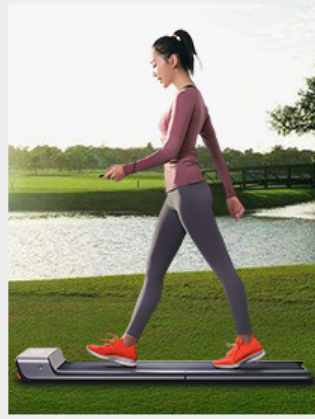

XIAOMI KINGSMITH A1 WALKINGPAD TREADMILL

SKU: KS-A1

WalkingPad

reddot award 2019
winner

DESIGN
AWARD
2019

PRODUCT
DESCRIPTION

 × **WalkingPad**

GET IN, GET FIT GET ON WITH LIFE

reddot award 2019

Handheld Remote Operation

Controlling Your Walkingpad is
As Easy As Controlling a TV
Control WalkingPad
Control Your Life

WalkingPad

DESIGN
AWARD
2019

reddot award 2019

Popular With Smart Home Followers
& Fitness Enthusiasts