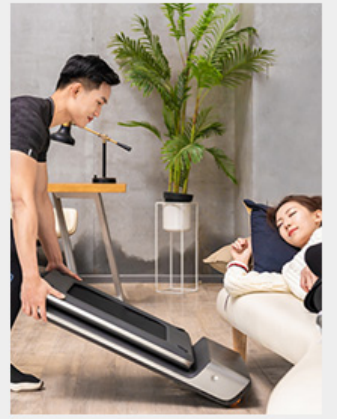

XIAOMI KINGSMITH A1 WALKINGPAD TREADMILL

SKU: KS-A1

WalkingPad

reddot award 2019
winner

DESIGN
AWARD
2019

PRODUCT
DESCRIPTION

 × **WalkingPad**

GET IN, GET FIT GET ON WITH LIFE

reddot award 2019

Handheld Remote Operation

Controlling Your Walkingpad is
As Easy As Controlling a TV
Control WalkingPad
Control Your Life

WalkingPad

DESIGN
AWARD
2019

reddot award 2019

Popular With Smart Home Followers
& Fitness Enthusiasts