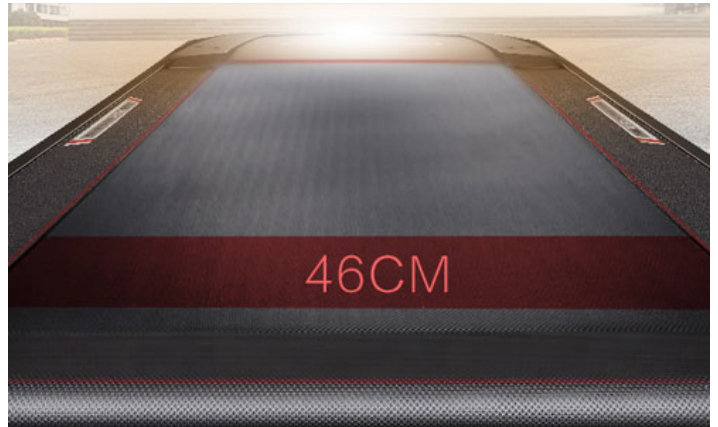

06 46CM X 127CM TREAD BELT

Stretch out your stride with this roomy commercial tread belt. This tread belt will withstand any type of training you need to beat your personal record. It grips and moves with you for a comfortable, natural run.